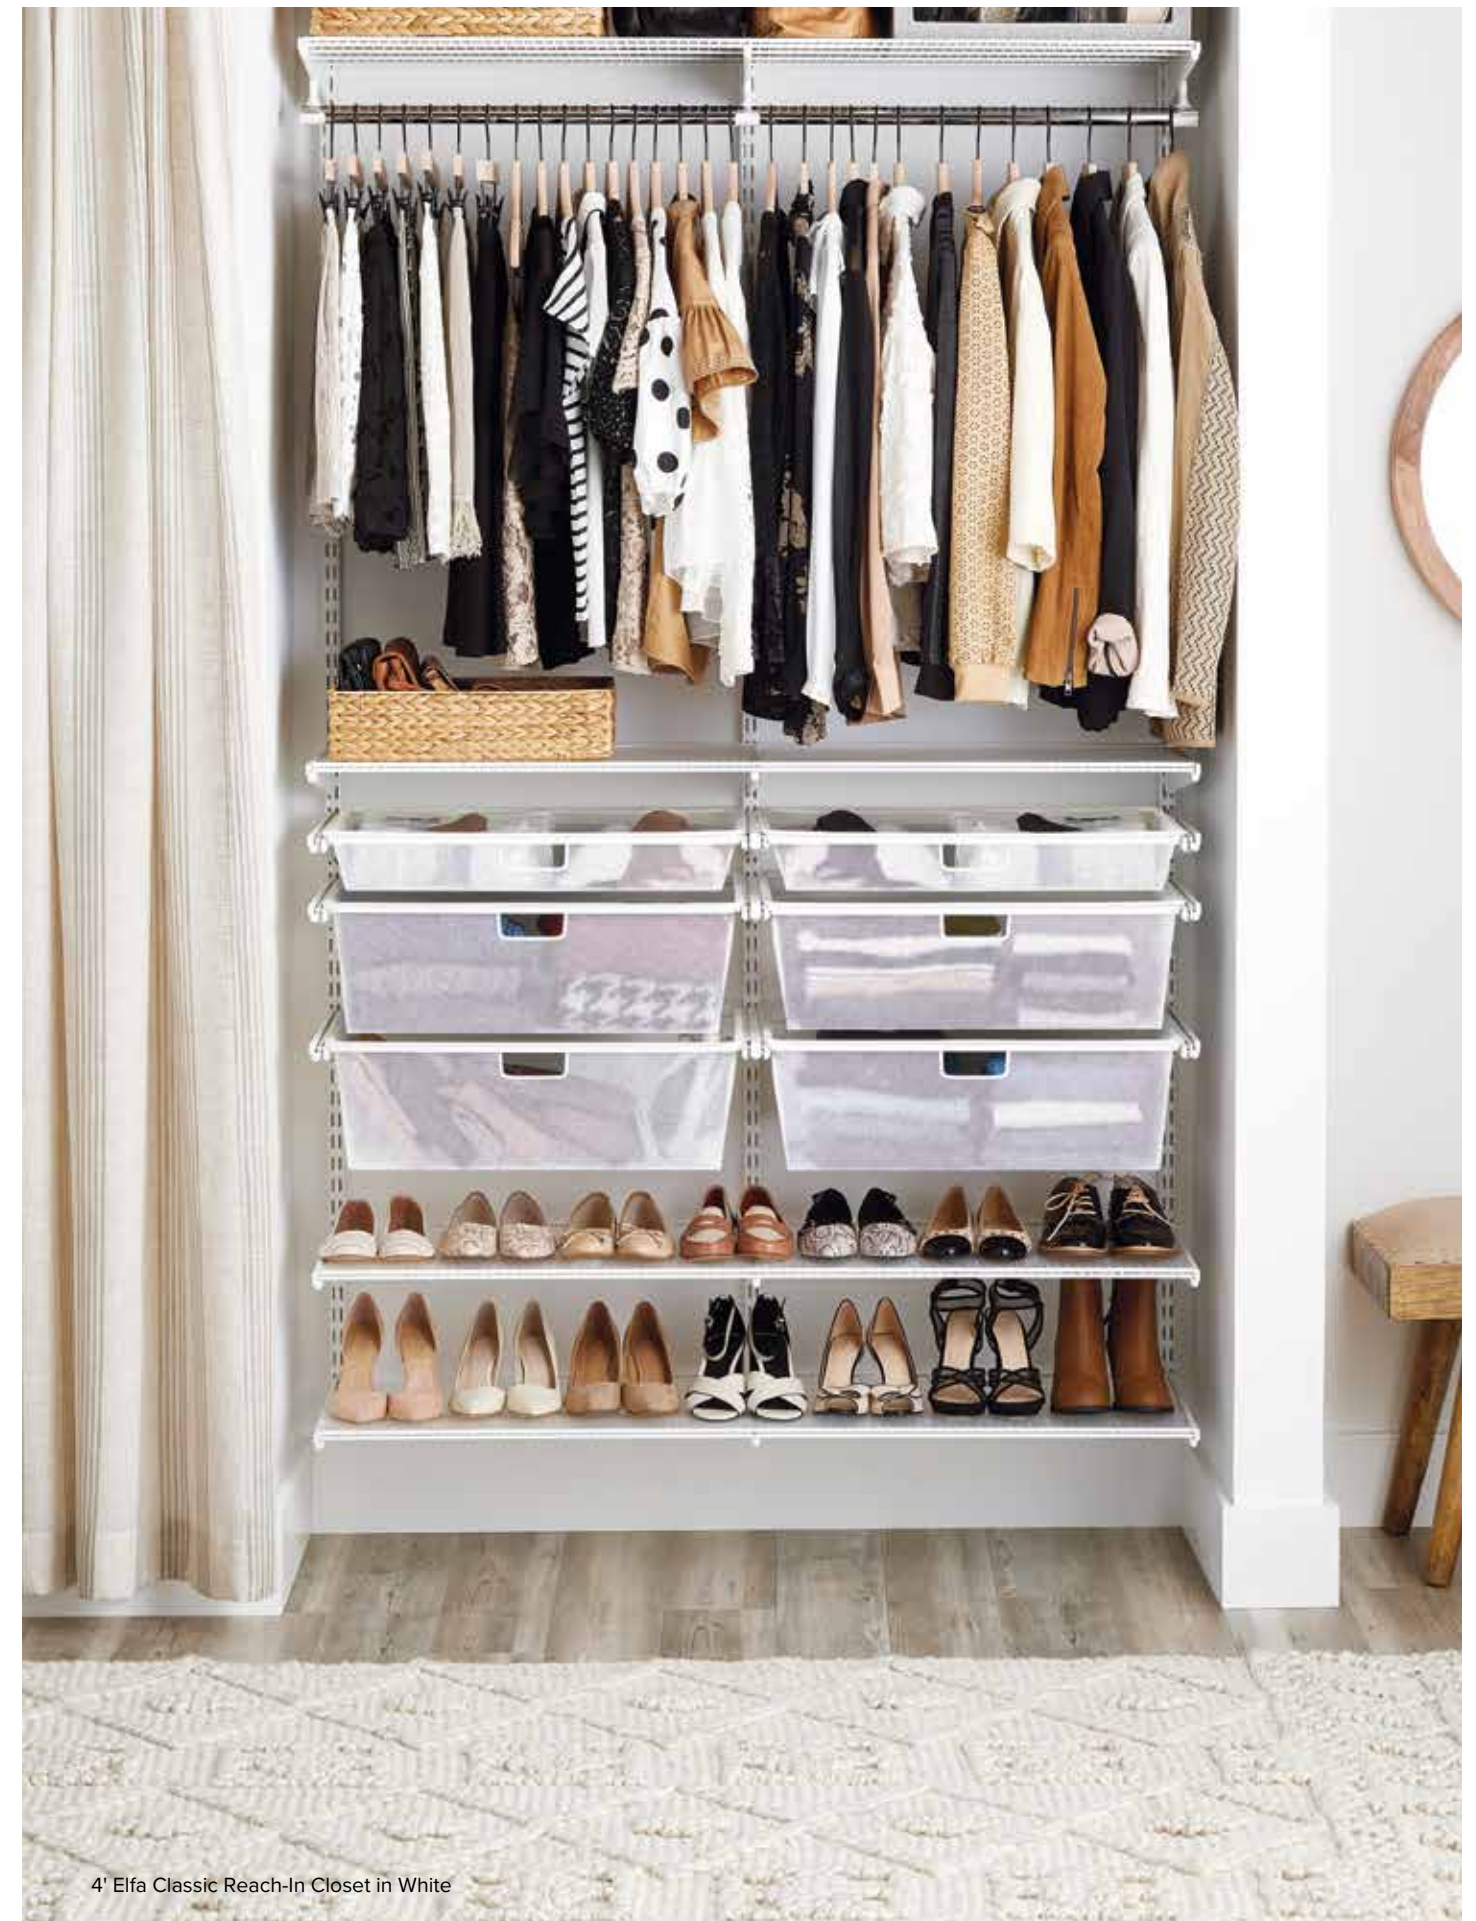

elfa® CLASSIC

Elfa Classic makes it easy to fit more than you ever thought possible in your home – while making every item easy to find. Its strength and ability to be customized make it ideal for garages and pantries, while its clean look is at home in closets, offices and nurseries. Elfa Classic is in stock at every The Container Store location, so you can take your new closet home today and install it yourself – or we can install it for you.

See pg. 48-49 for more information on installation, services and pricing.

4' Elfa Classic Reach-In Closet in White