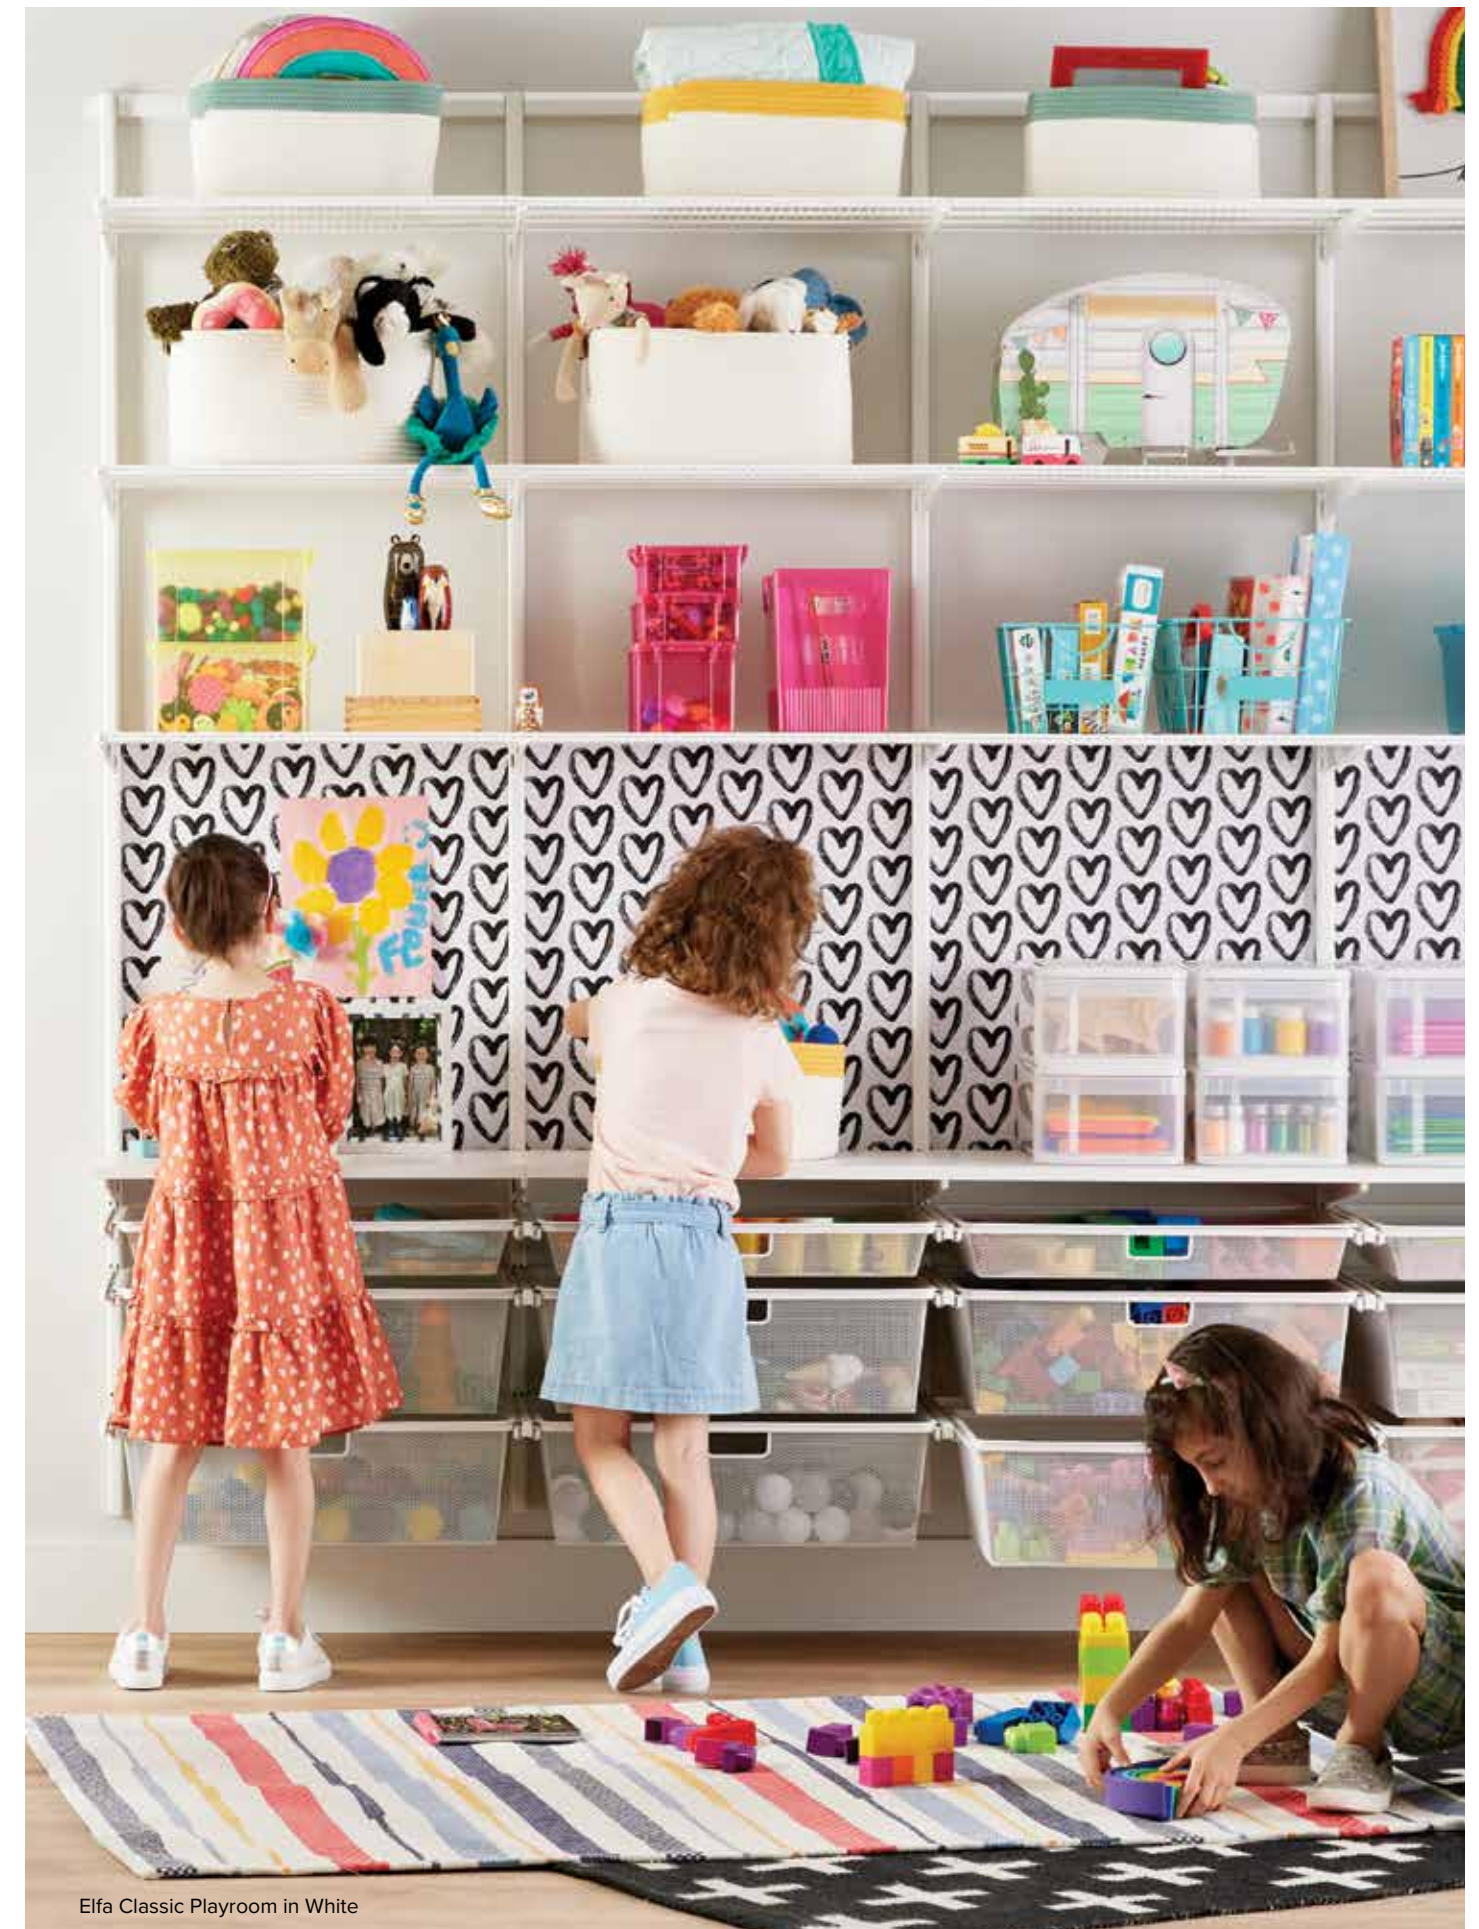

elfa® CLASSIC

Elfa Classic makes it easy to fit more than you ever thought possible in your home – while making every item easy to find. Its strength and ability to be customized make it ideal for garages and pantries, while its clean look is at home in closets, offices and nurseries. Elfa Classic is in stock at every The Container Store location, so you can take your new closet home today and install it yourself – or we can install it for you.

See pg. 104-105 for more information on installation, services and pricing.

Elfa Classic Playroom in White