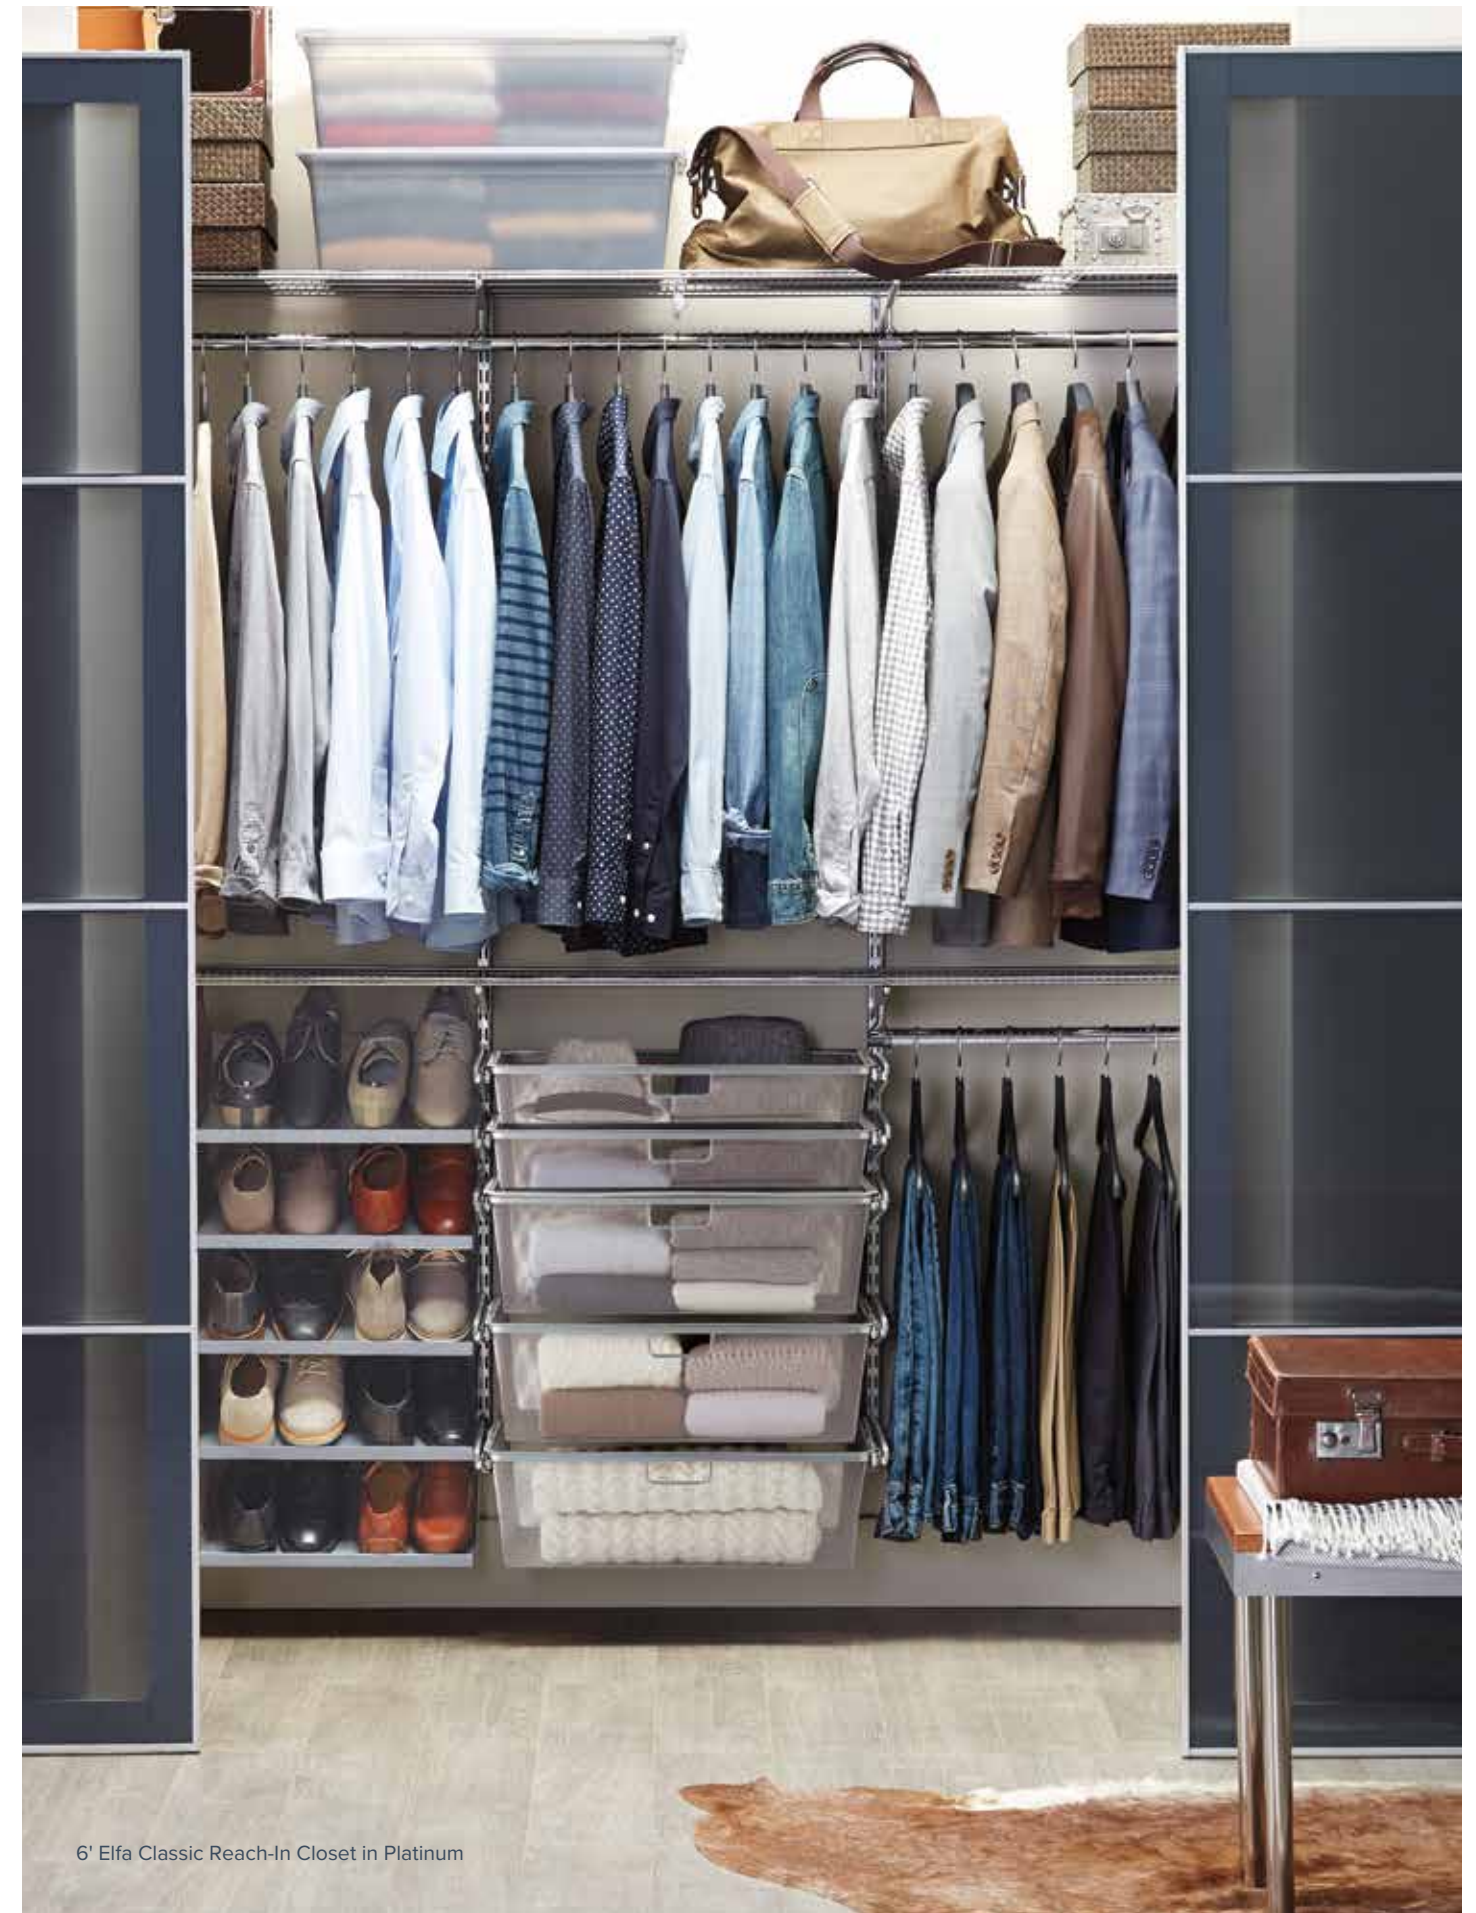

6' Elfa Classic Reach-In Closet in Platinum