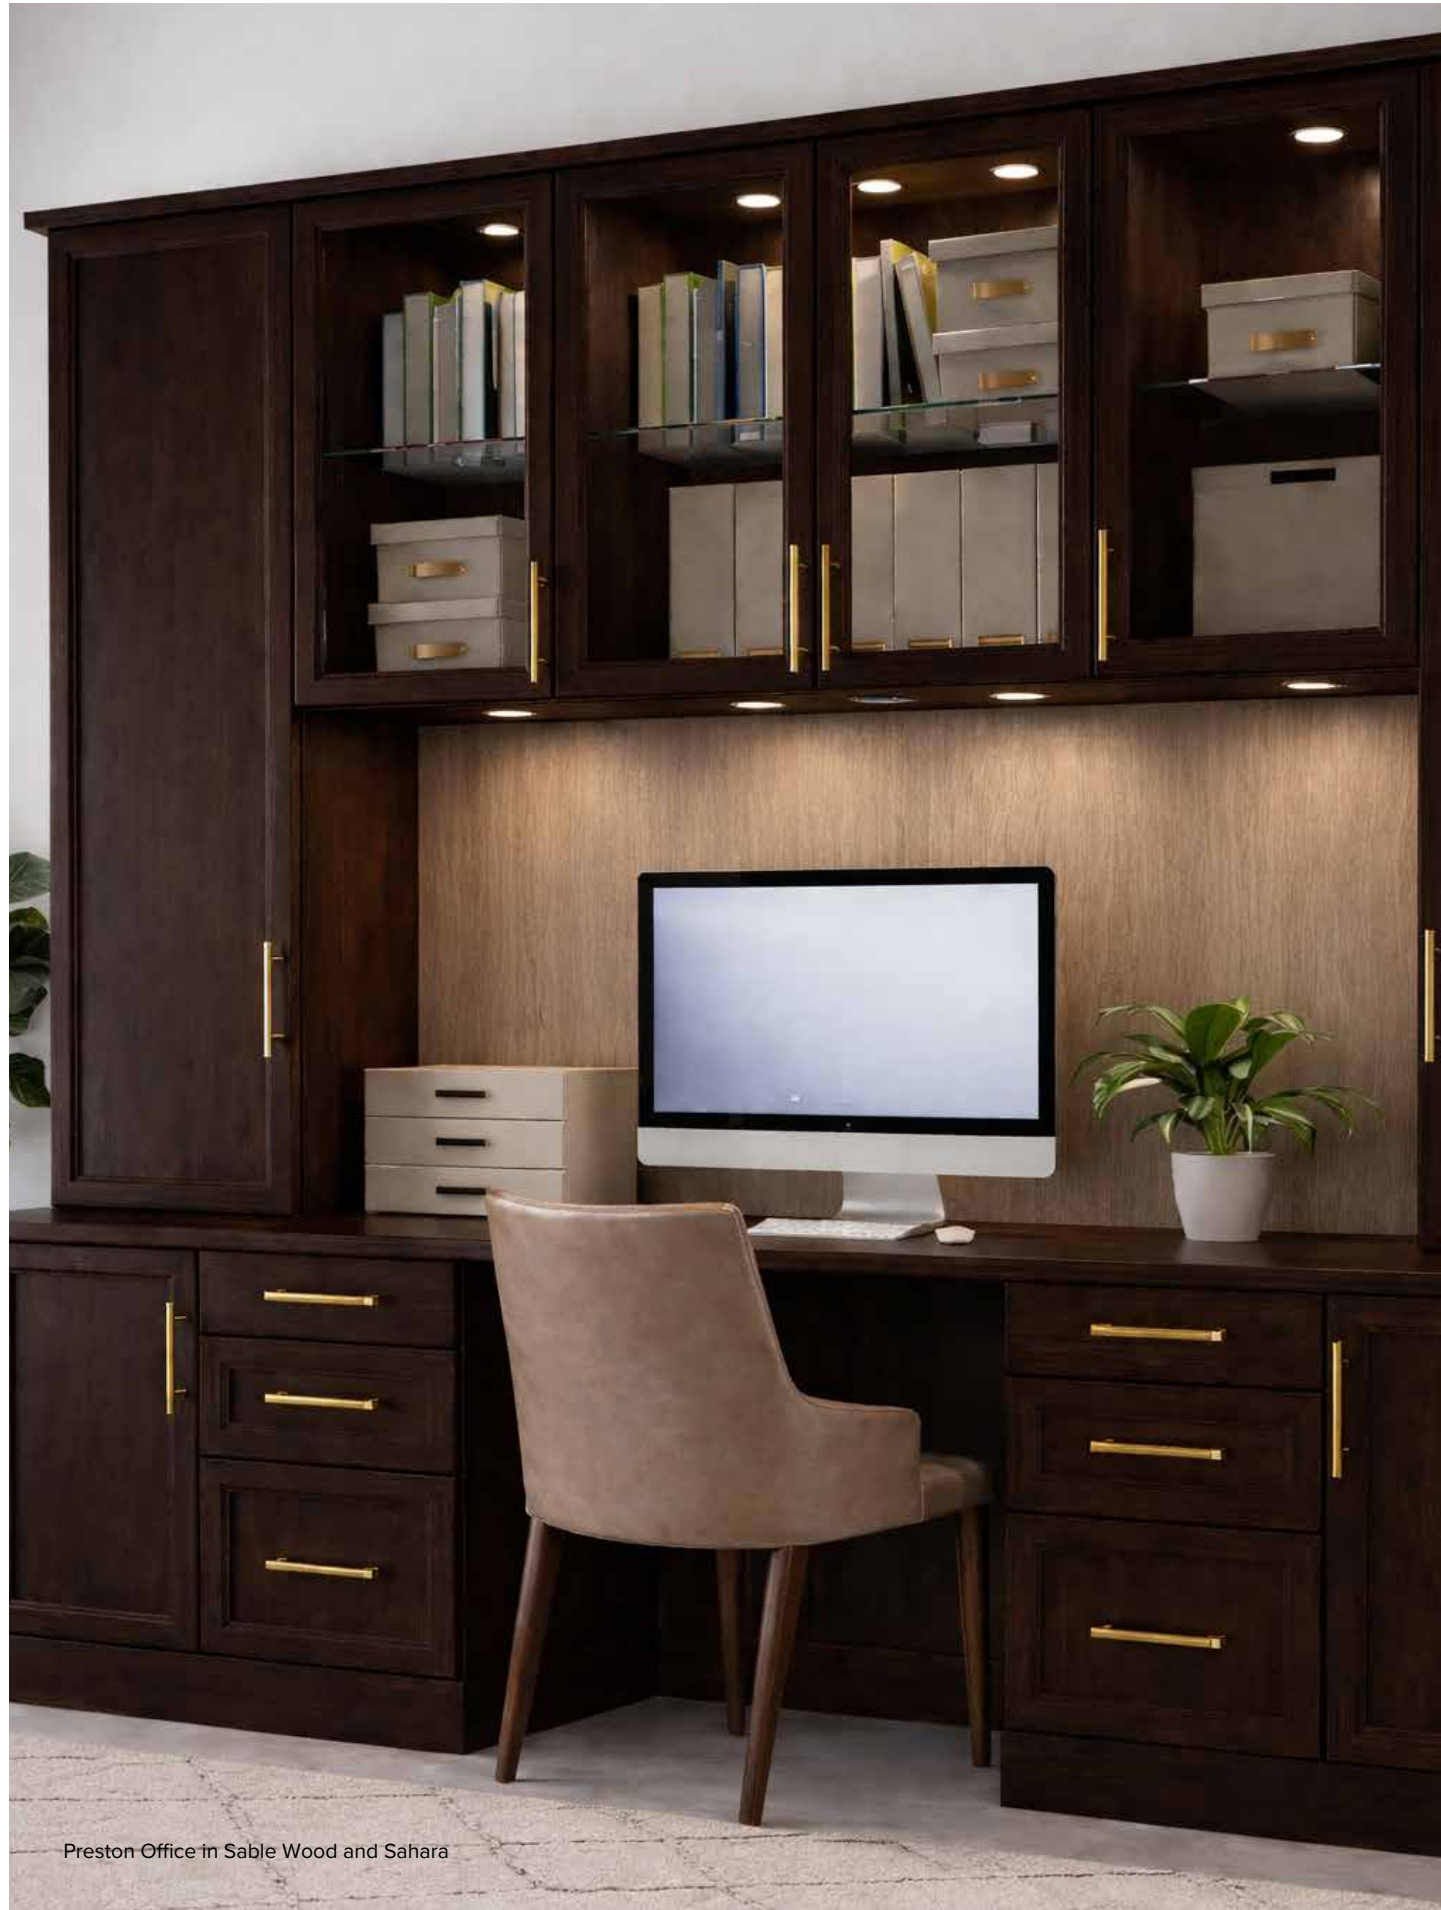

Preston Office in Sable Wood and Sahara