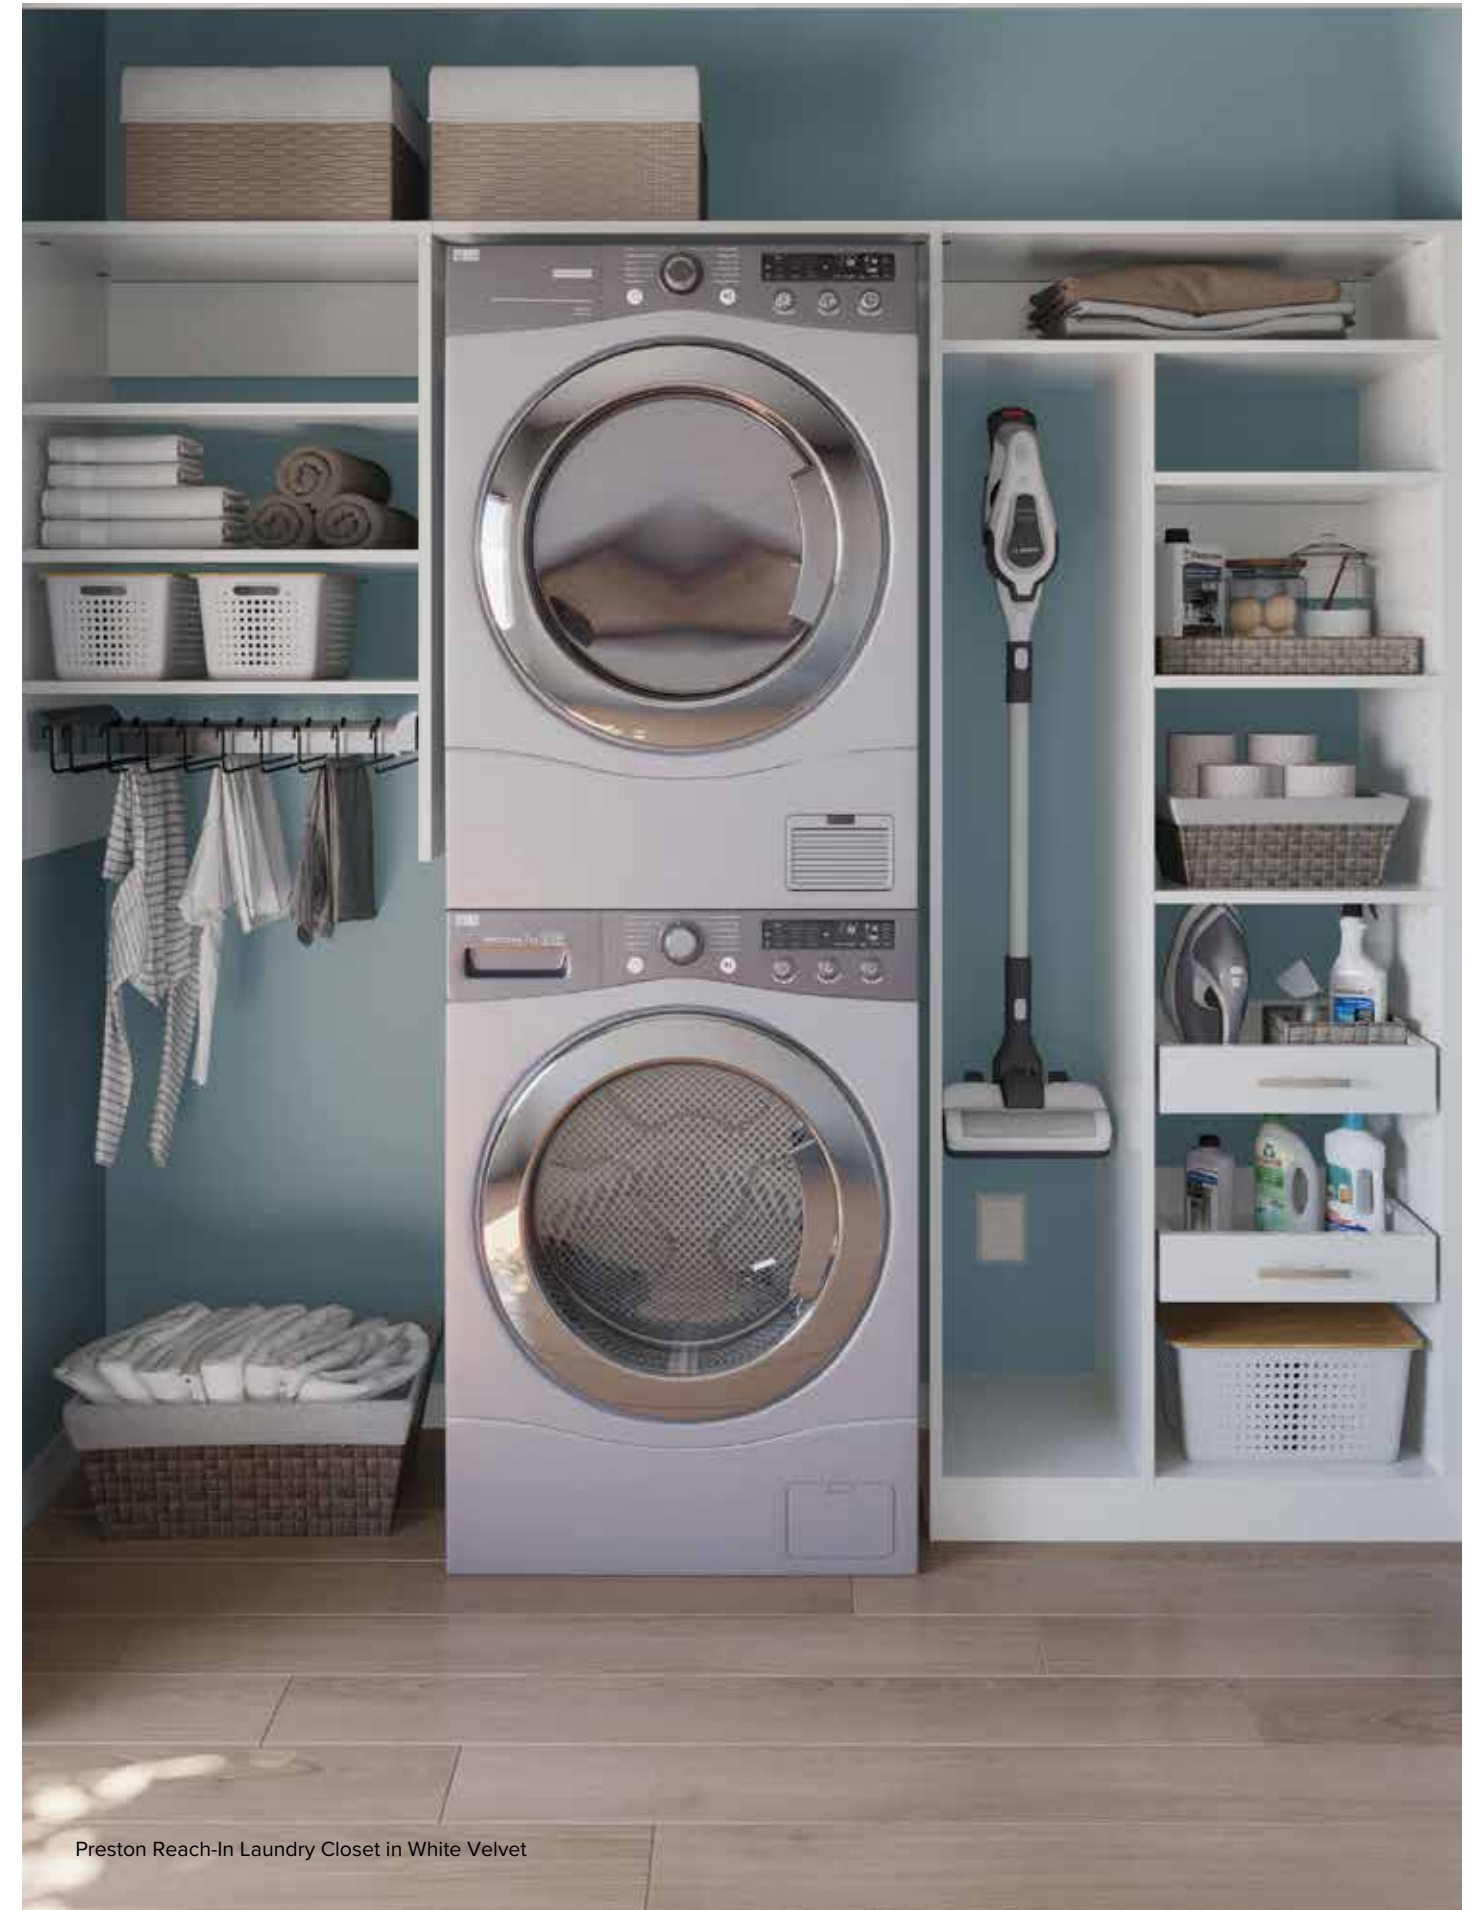

ELITE MATTE GOLD HARDWARE

Preston Reach-In Laundry Closet in White Velvet