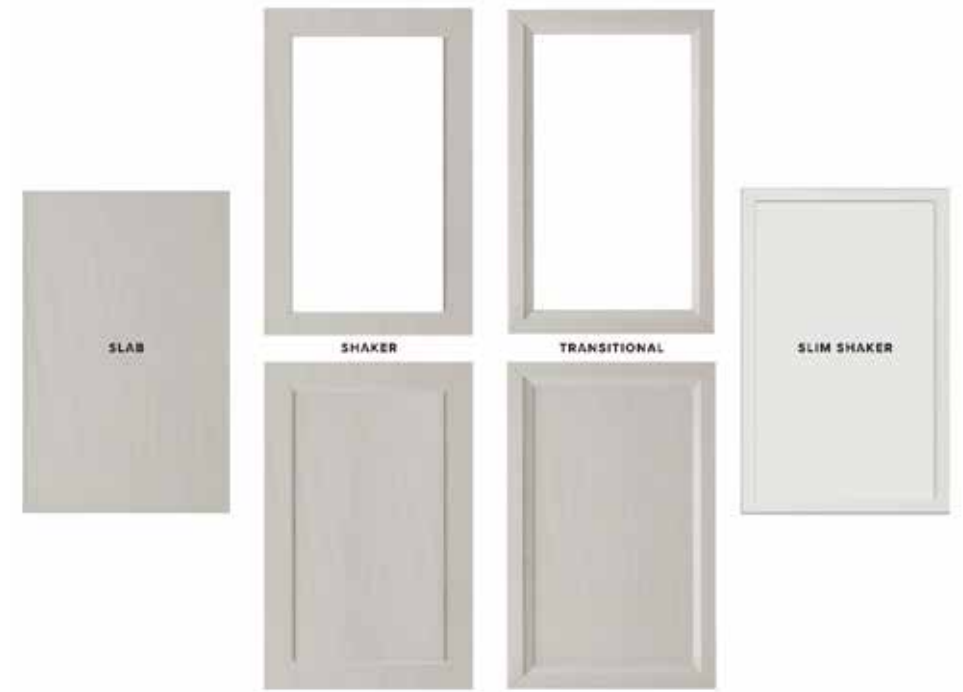

Preston Garage Shelving in Silver Grey

Finish Options

Preston's premium finishes are designed to enhance and complement your style.

Recycled
Leather
Veneers

Doors & Drawer Profiles

Create a custom look with your choice of drawer and door fronts. Add glamour and visibility with glass panel inserts or pair with recycled leather decorative fronts.

Doors Inserts

STANDARD GLASS

SATIN GLASS

GREY GLASS

BRONZE GLASS

MIRRORS

MESH

Mesh Door Inserts come in three Diamond Weave patterns and three finishes.