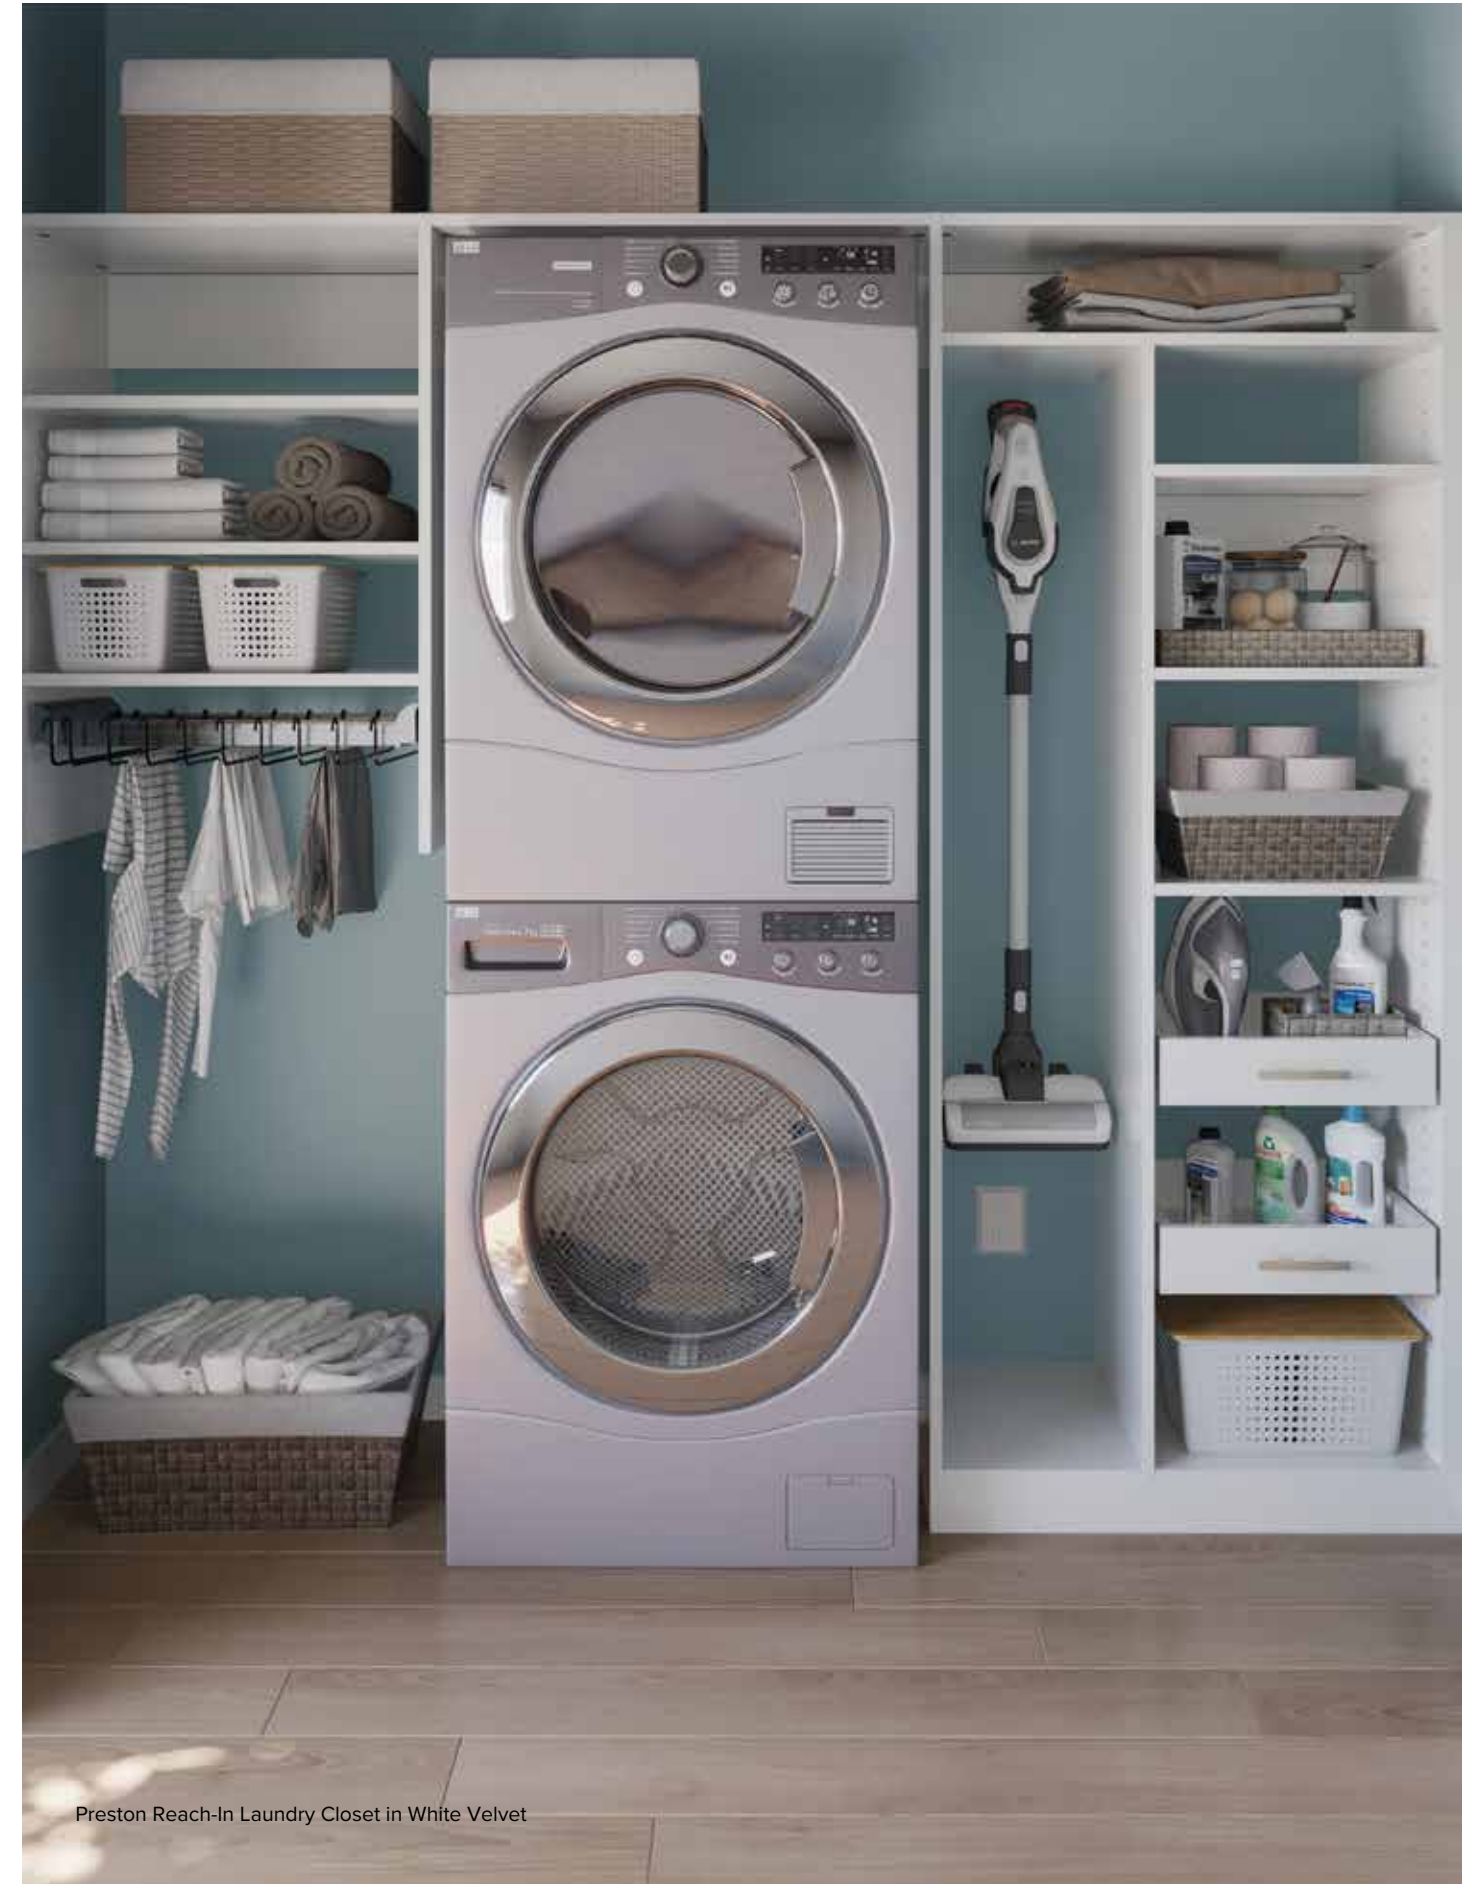

ELITE MATTE GOLD HARDWARE

Preston Reach-In Laundry Closet in White Velvet