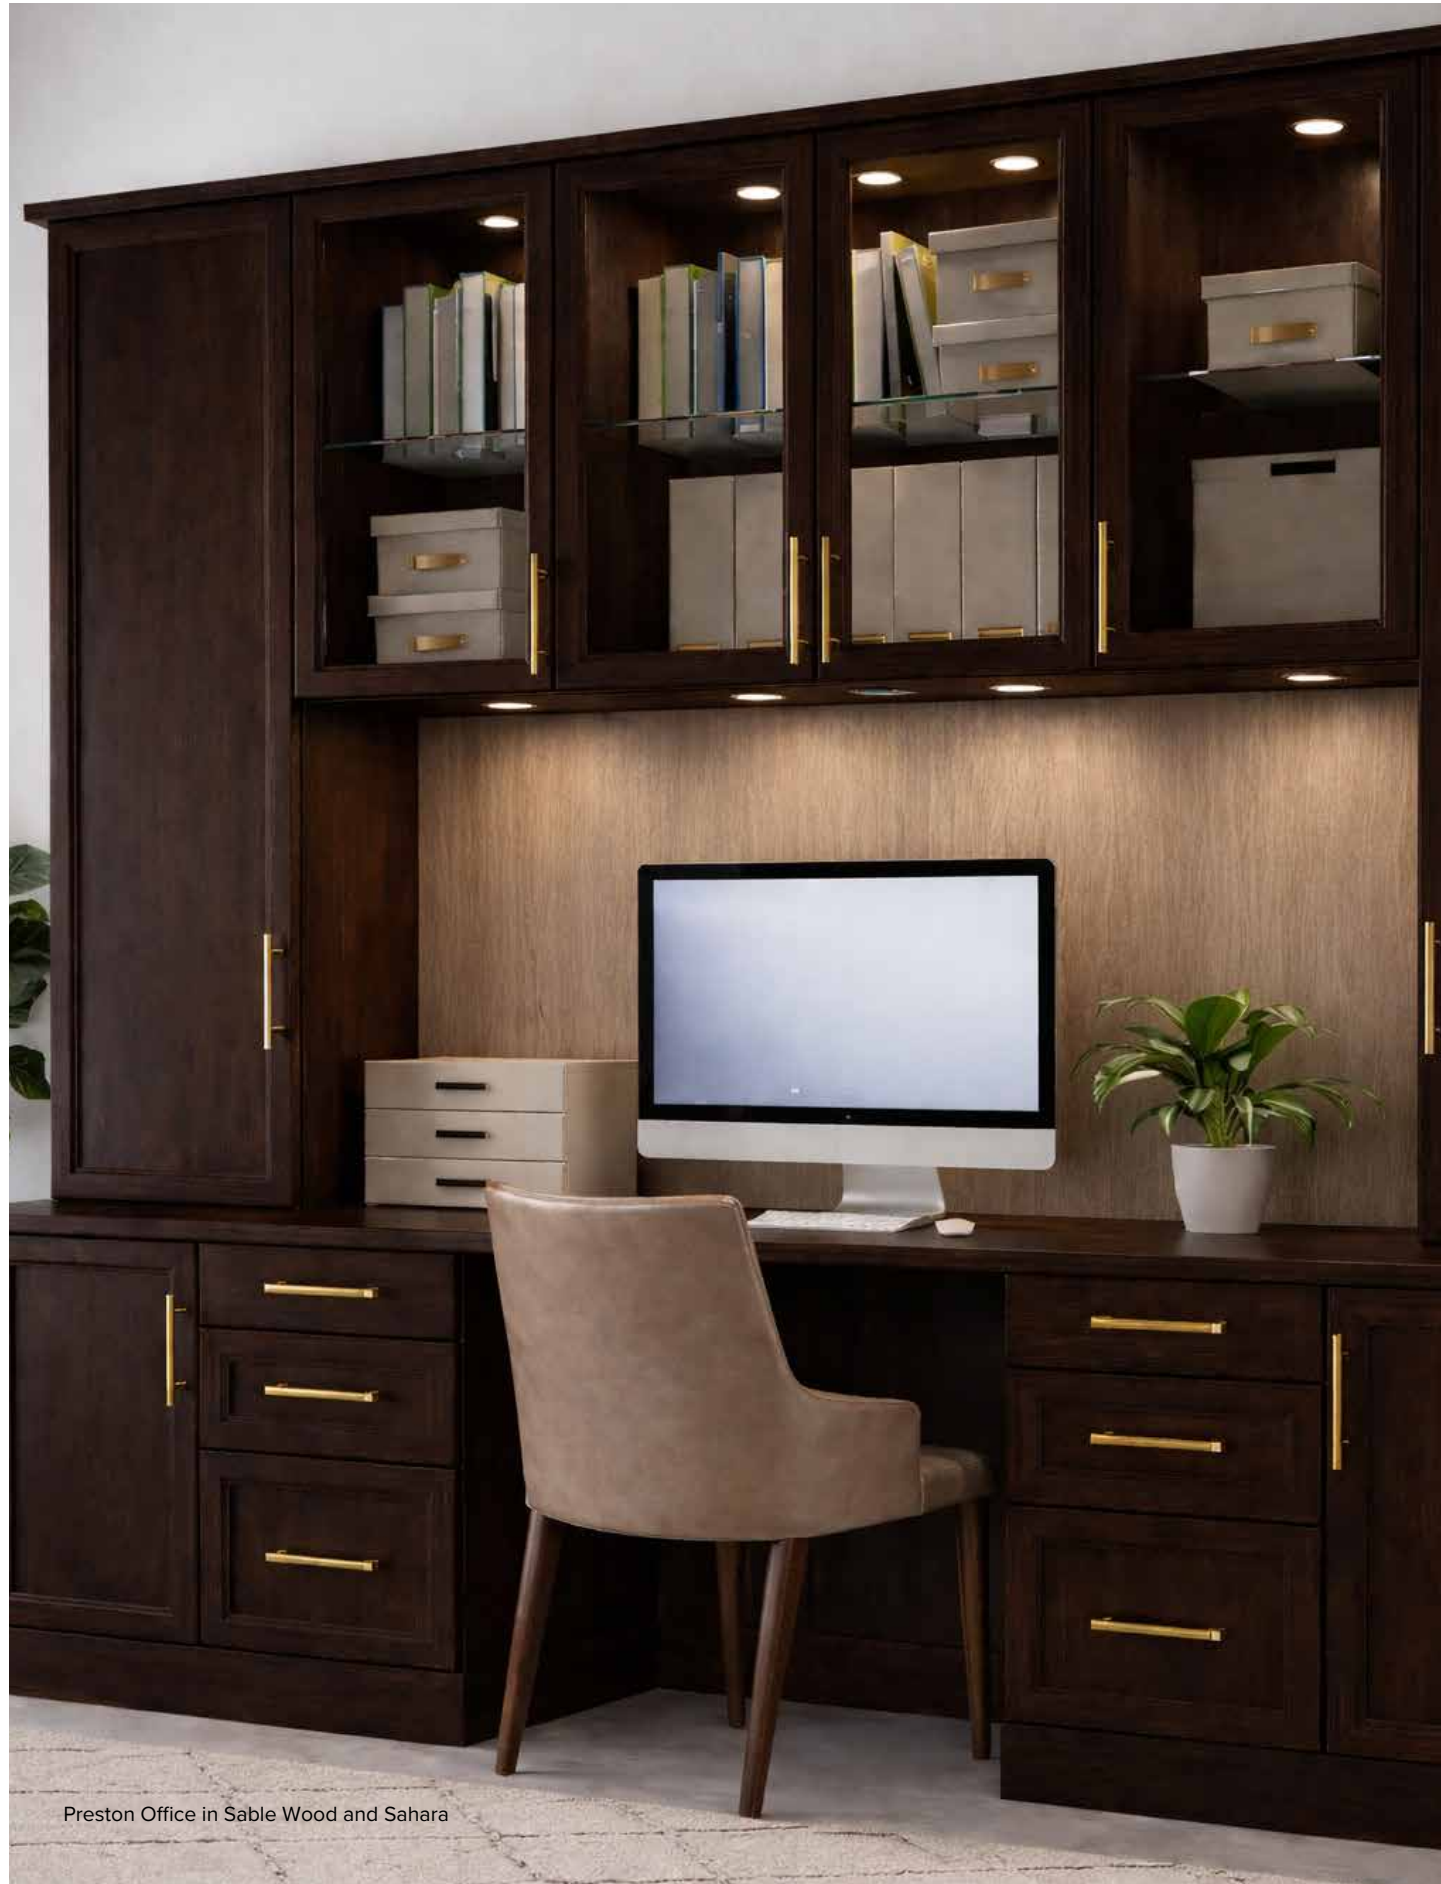

Preston Office in Sable Wood and Sahara