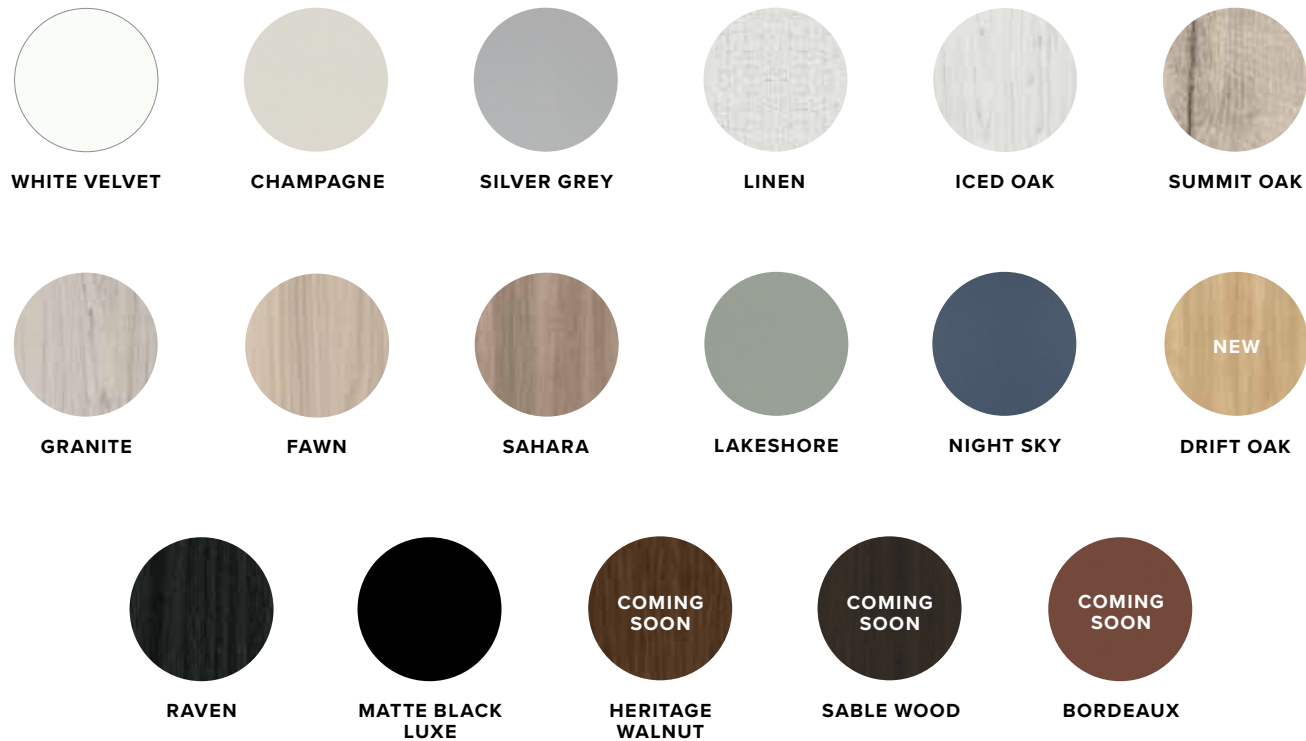

Preston Garage Shelving in Silver Grey

Finish Options

Preston's premium finishes are designed to enhance and complement your style.

Recycled
Leather
Veneers

Doors & Drawer Profiles

Create a custom look with your choice of drawer and door fronts. Add glamour and visibility with glass panel inserts or pair with recycled leather decorative fronts.