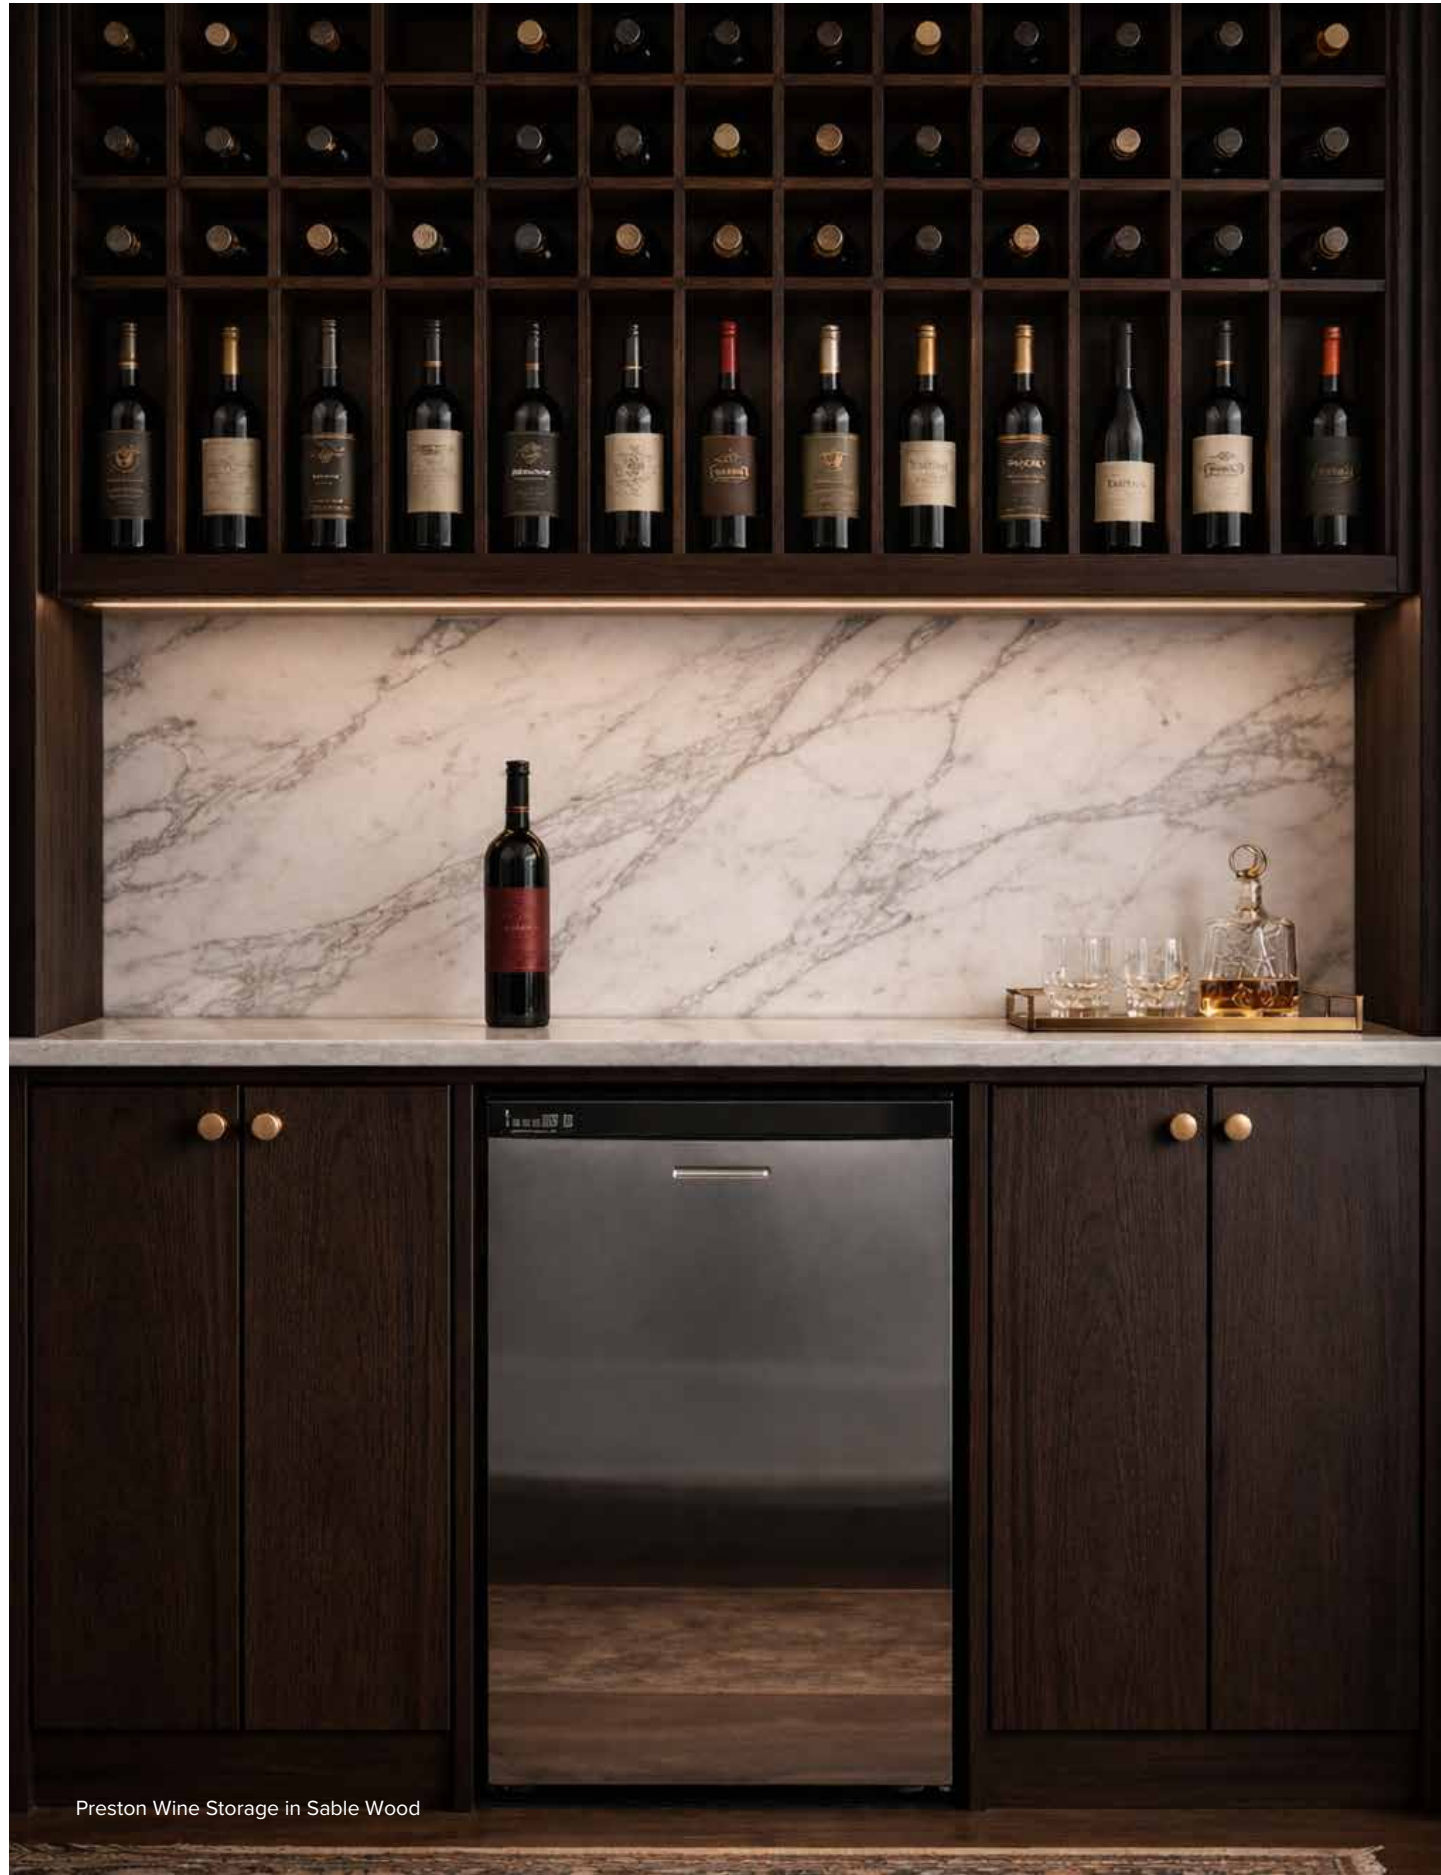

Preston Reach-In Pantry in Drift Oak

Preston Walk-In Pantry with The 360° Organizer in White Velvet

Preston Wine Storage in Sable Wood

Preston Dining Storage in Drift Oak and Raven

Preston Entertainment Center with in Iced Oak