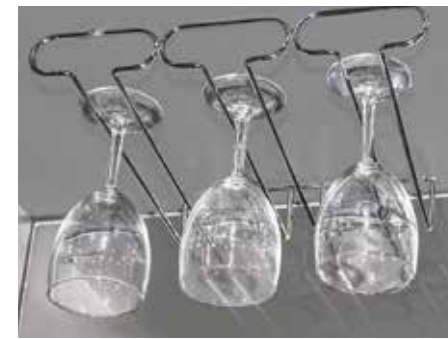

DRAWER IRONING BOARD

WIRE BASKETS

GLIDING SPICE RACK

PULL-OUT TRAY

GLIDING WINE RACK

UNDERMOUNT WINE GLASS HOLDER

VERTICAL TRAY DIVIDERS

SINGLE GLIDING WASTE BIN