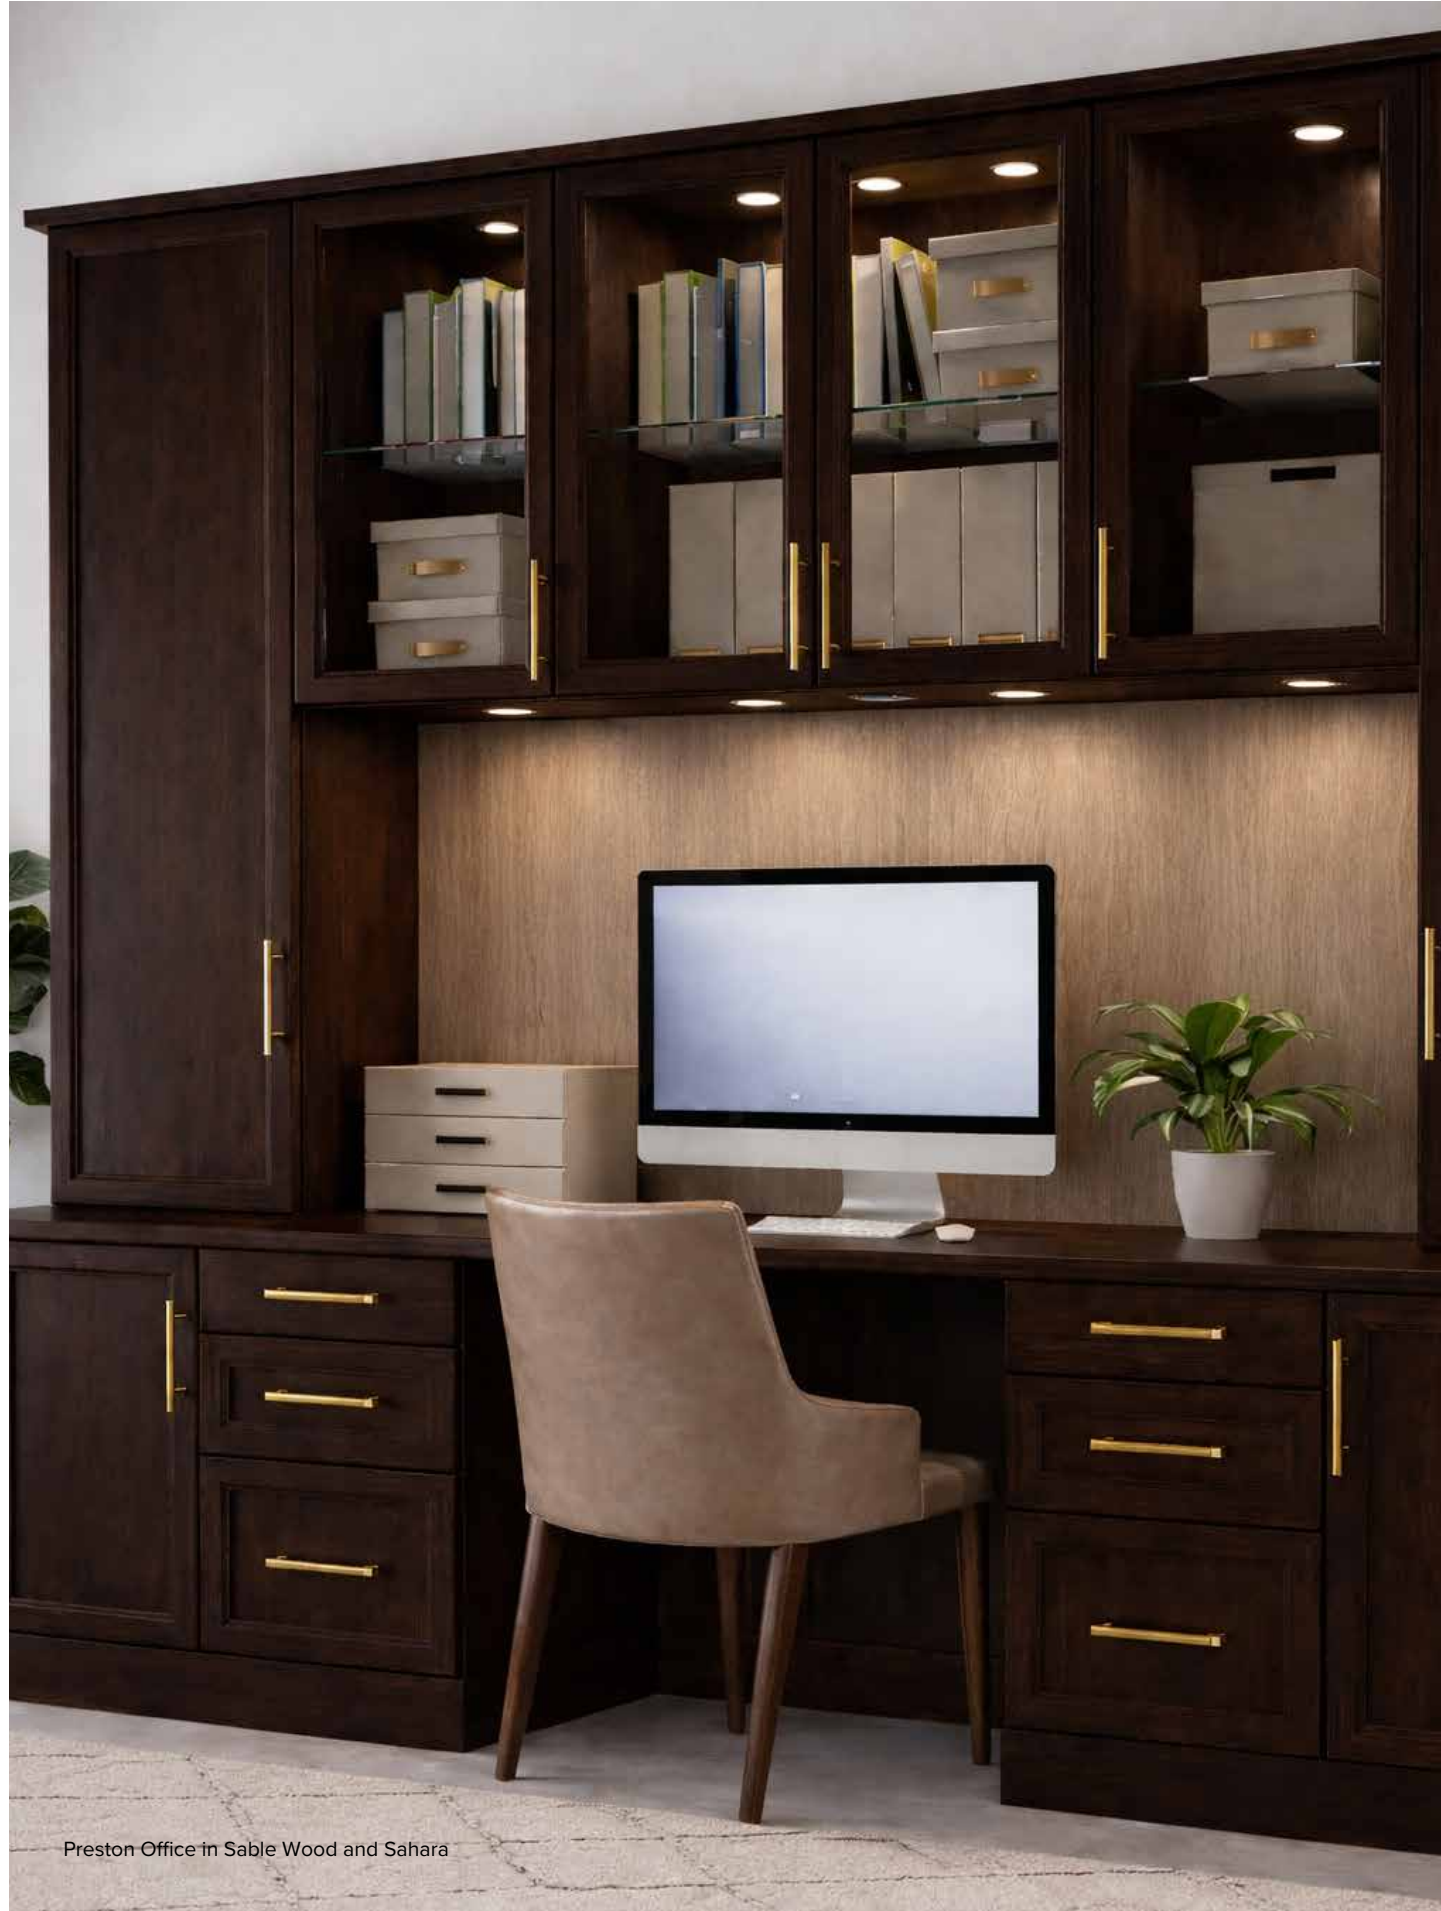

Preston Office in Sable Wood and Sahara