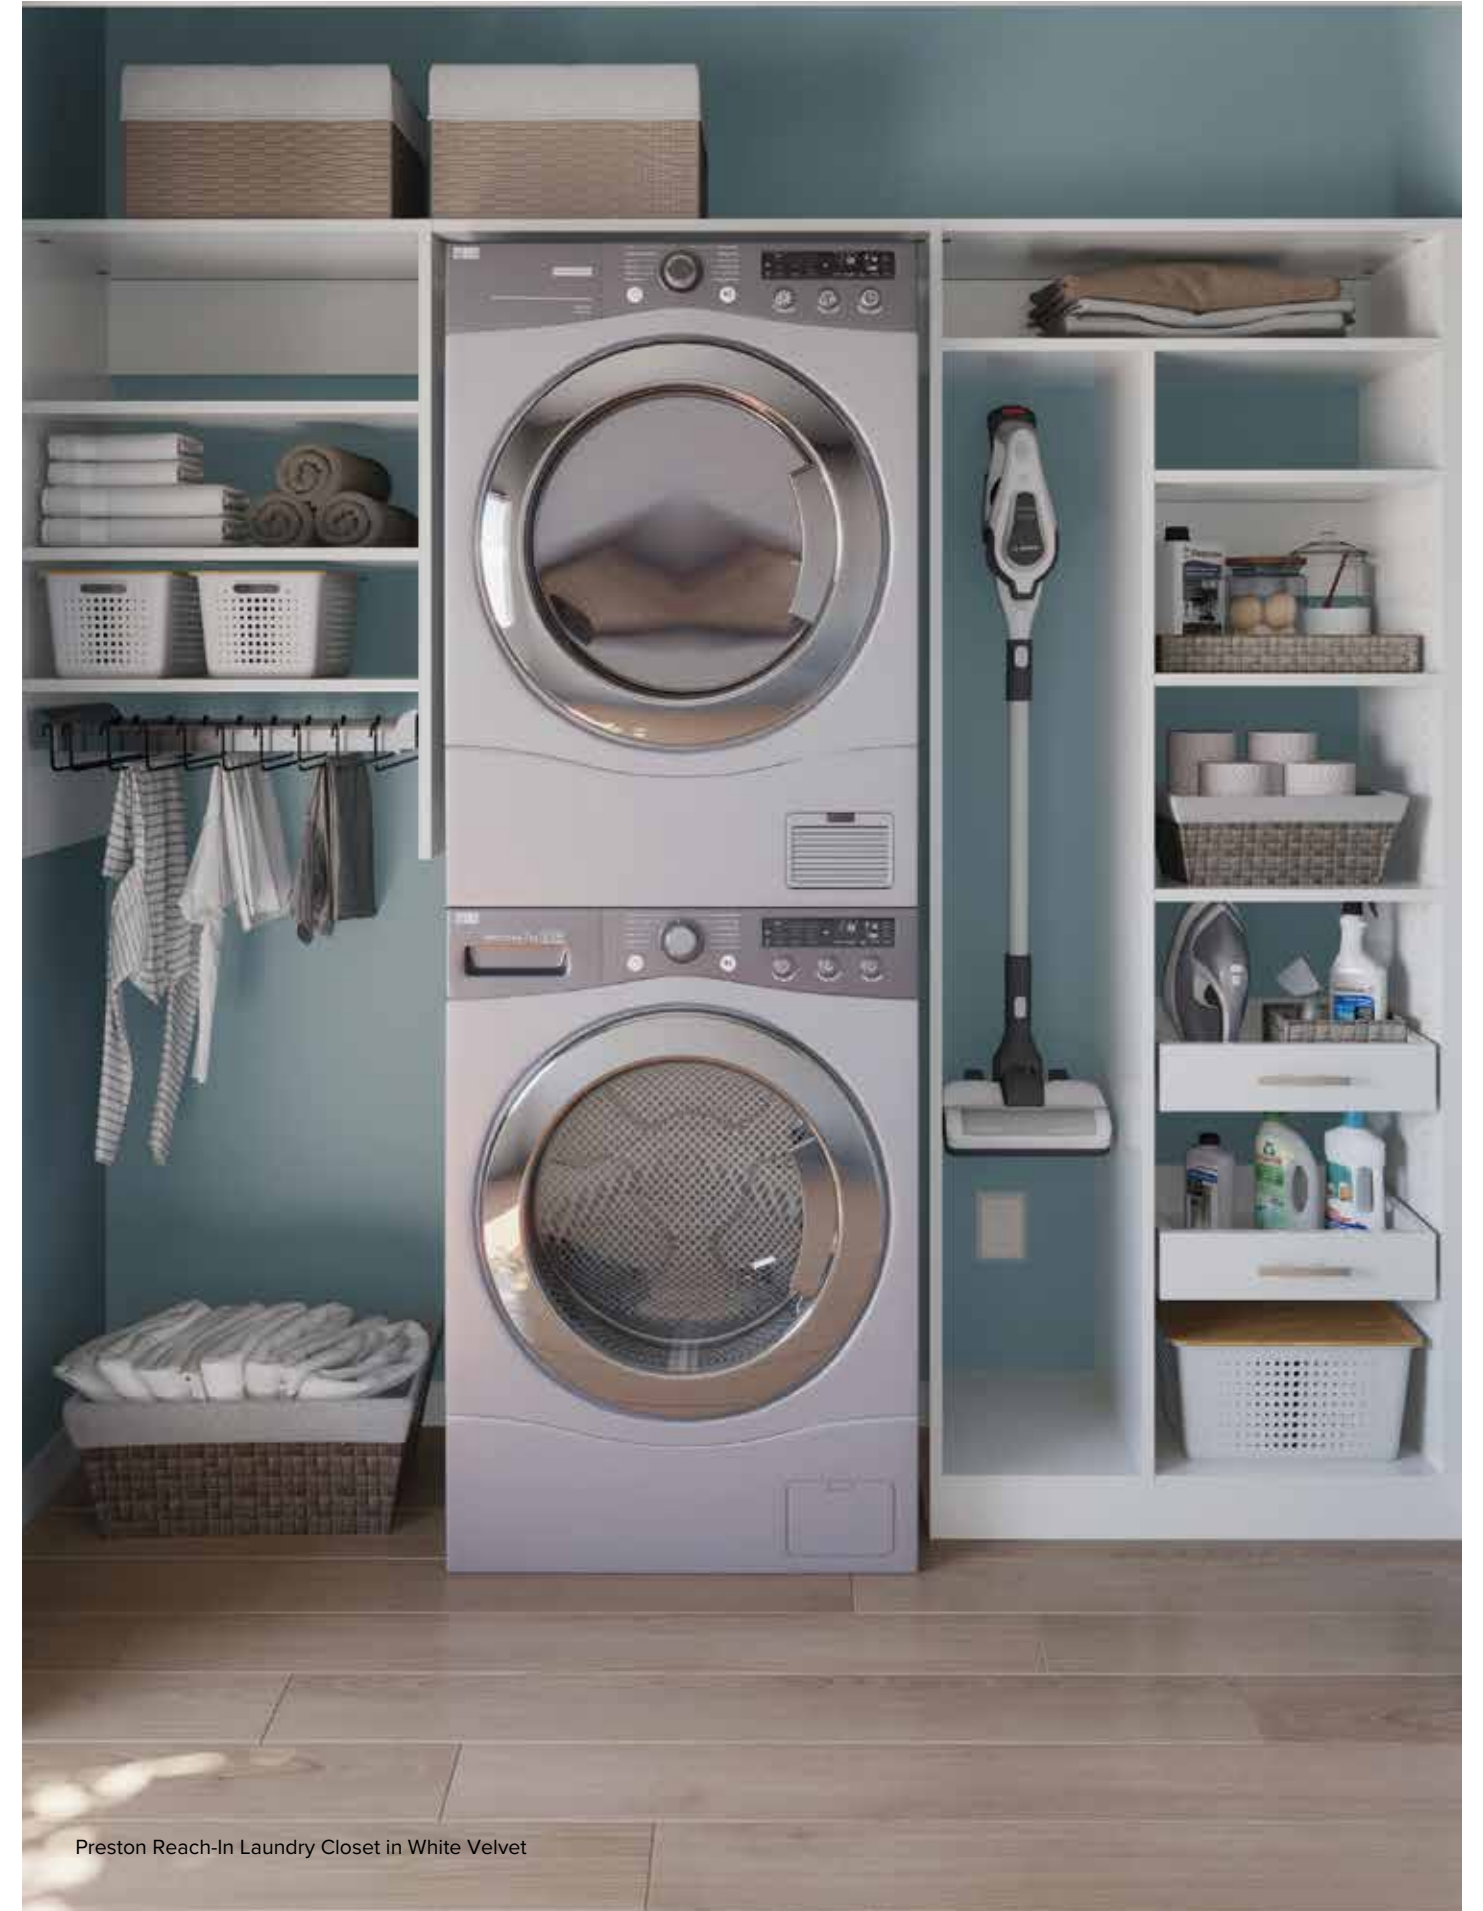

ELITE MATTE GOLD HARDWARE

Preston Reach-In Laundry Closet in White Velvet