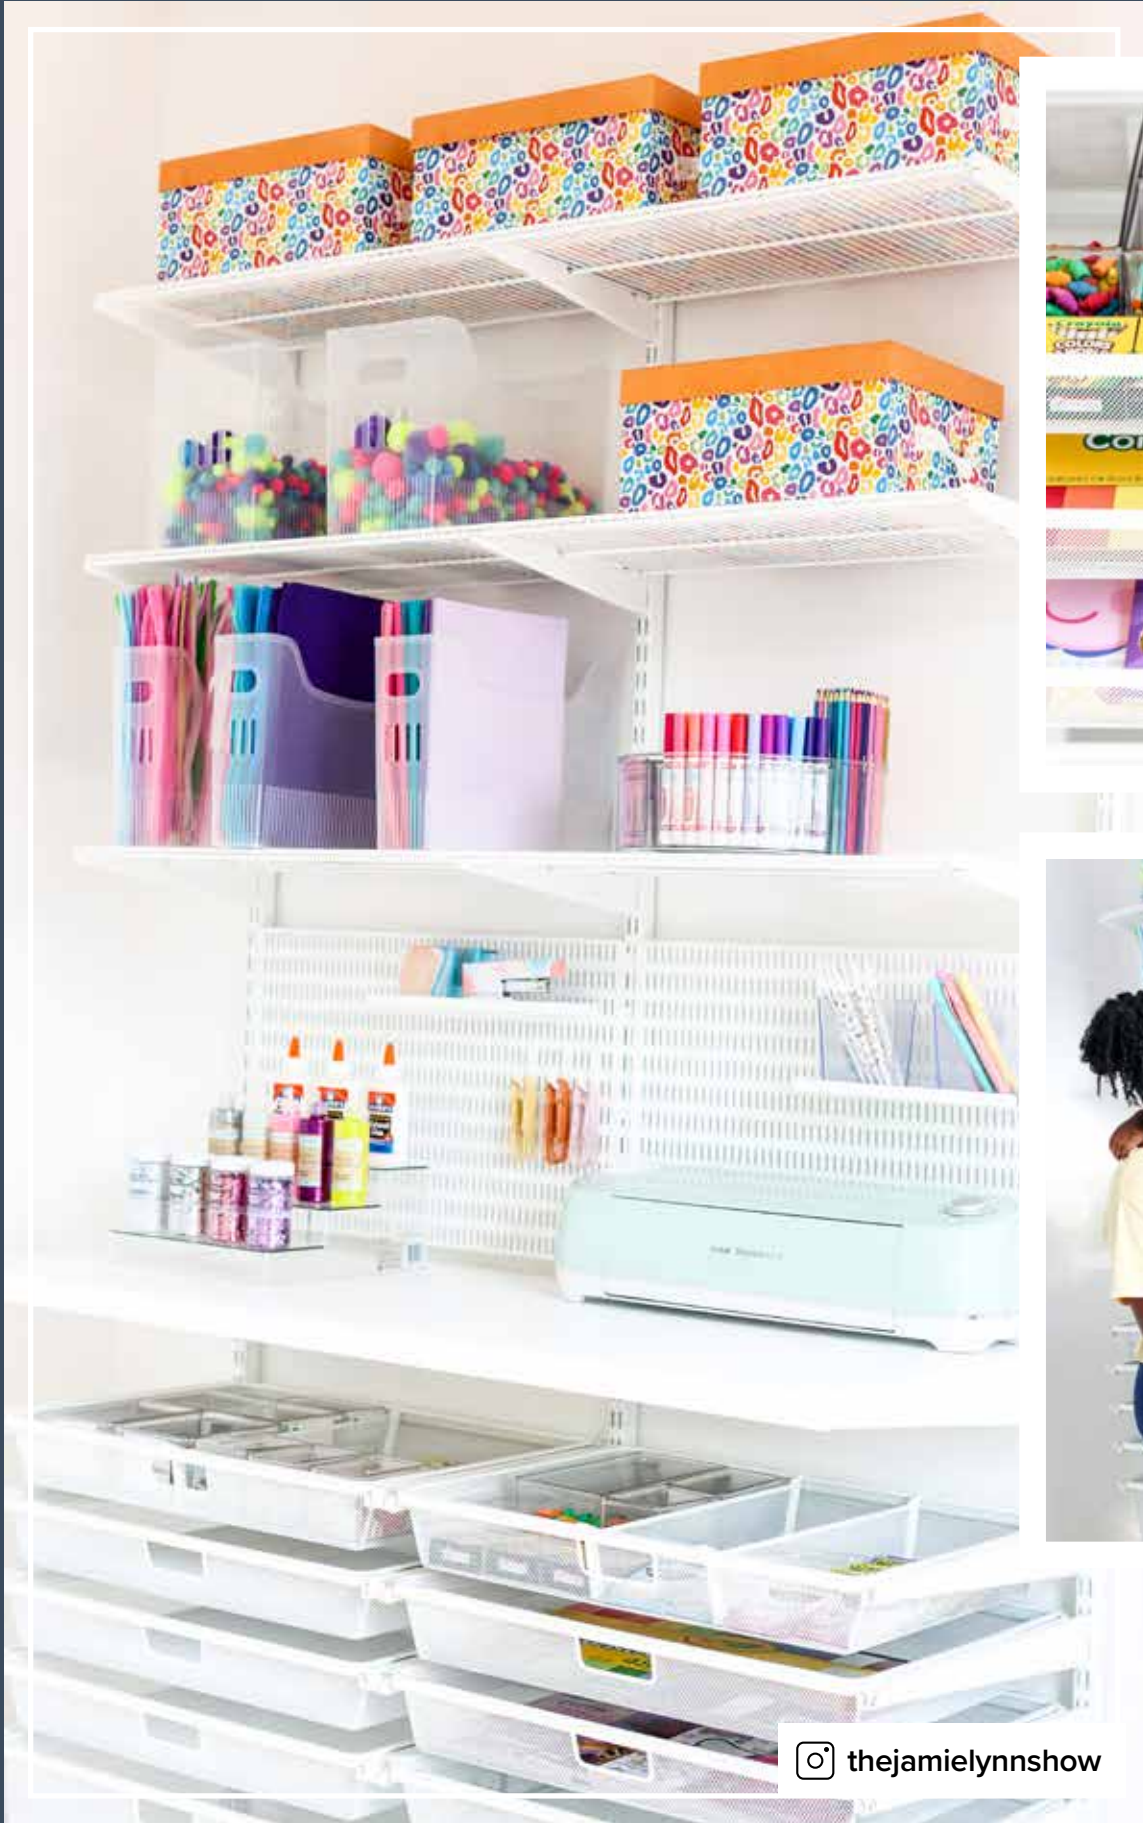

The Container StoreSM

elfa[®] Inspiration Guide

elfa[®] CLASSIC

Elfa Classic makes it easy to fit more than you ever thought possible in your home – while making every item easy to find. Its strength and ability to be customized make it ideal for garages and pantries, while its clean look is at home in closets, offices and nurseries. Elfa Classic is in stock at every The Container Store location, so you can take your new closet home today and install it yourself – or we can install it for you.

See pg. 48-49 for more information on installation, services and pricing.

4' Elfa Classic Reach-In Closet in White

Inspiration From Our Community

thejamielynshow

amy_davidson

iheartorganizing

The original custom space system. Store more than you ever thought possible in your home.