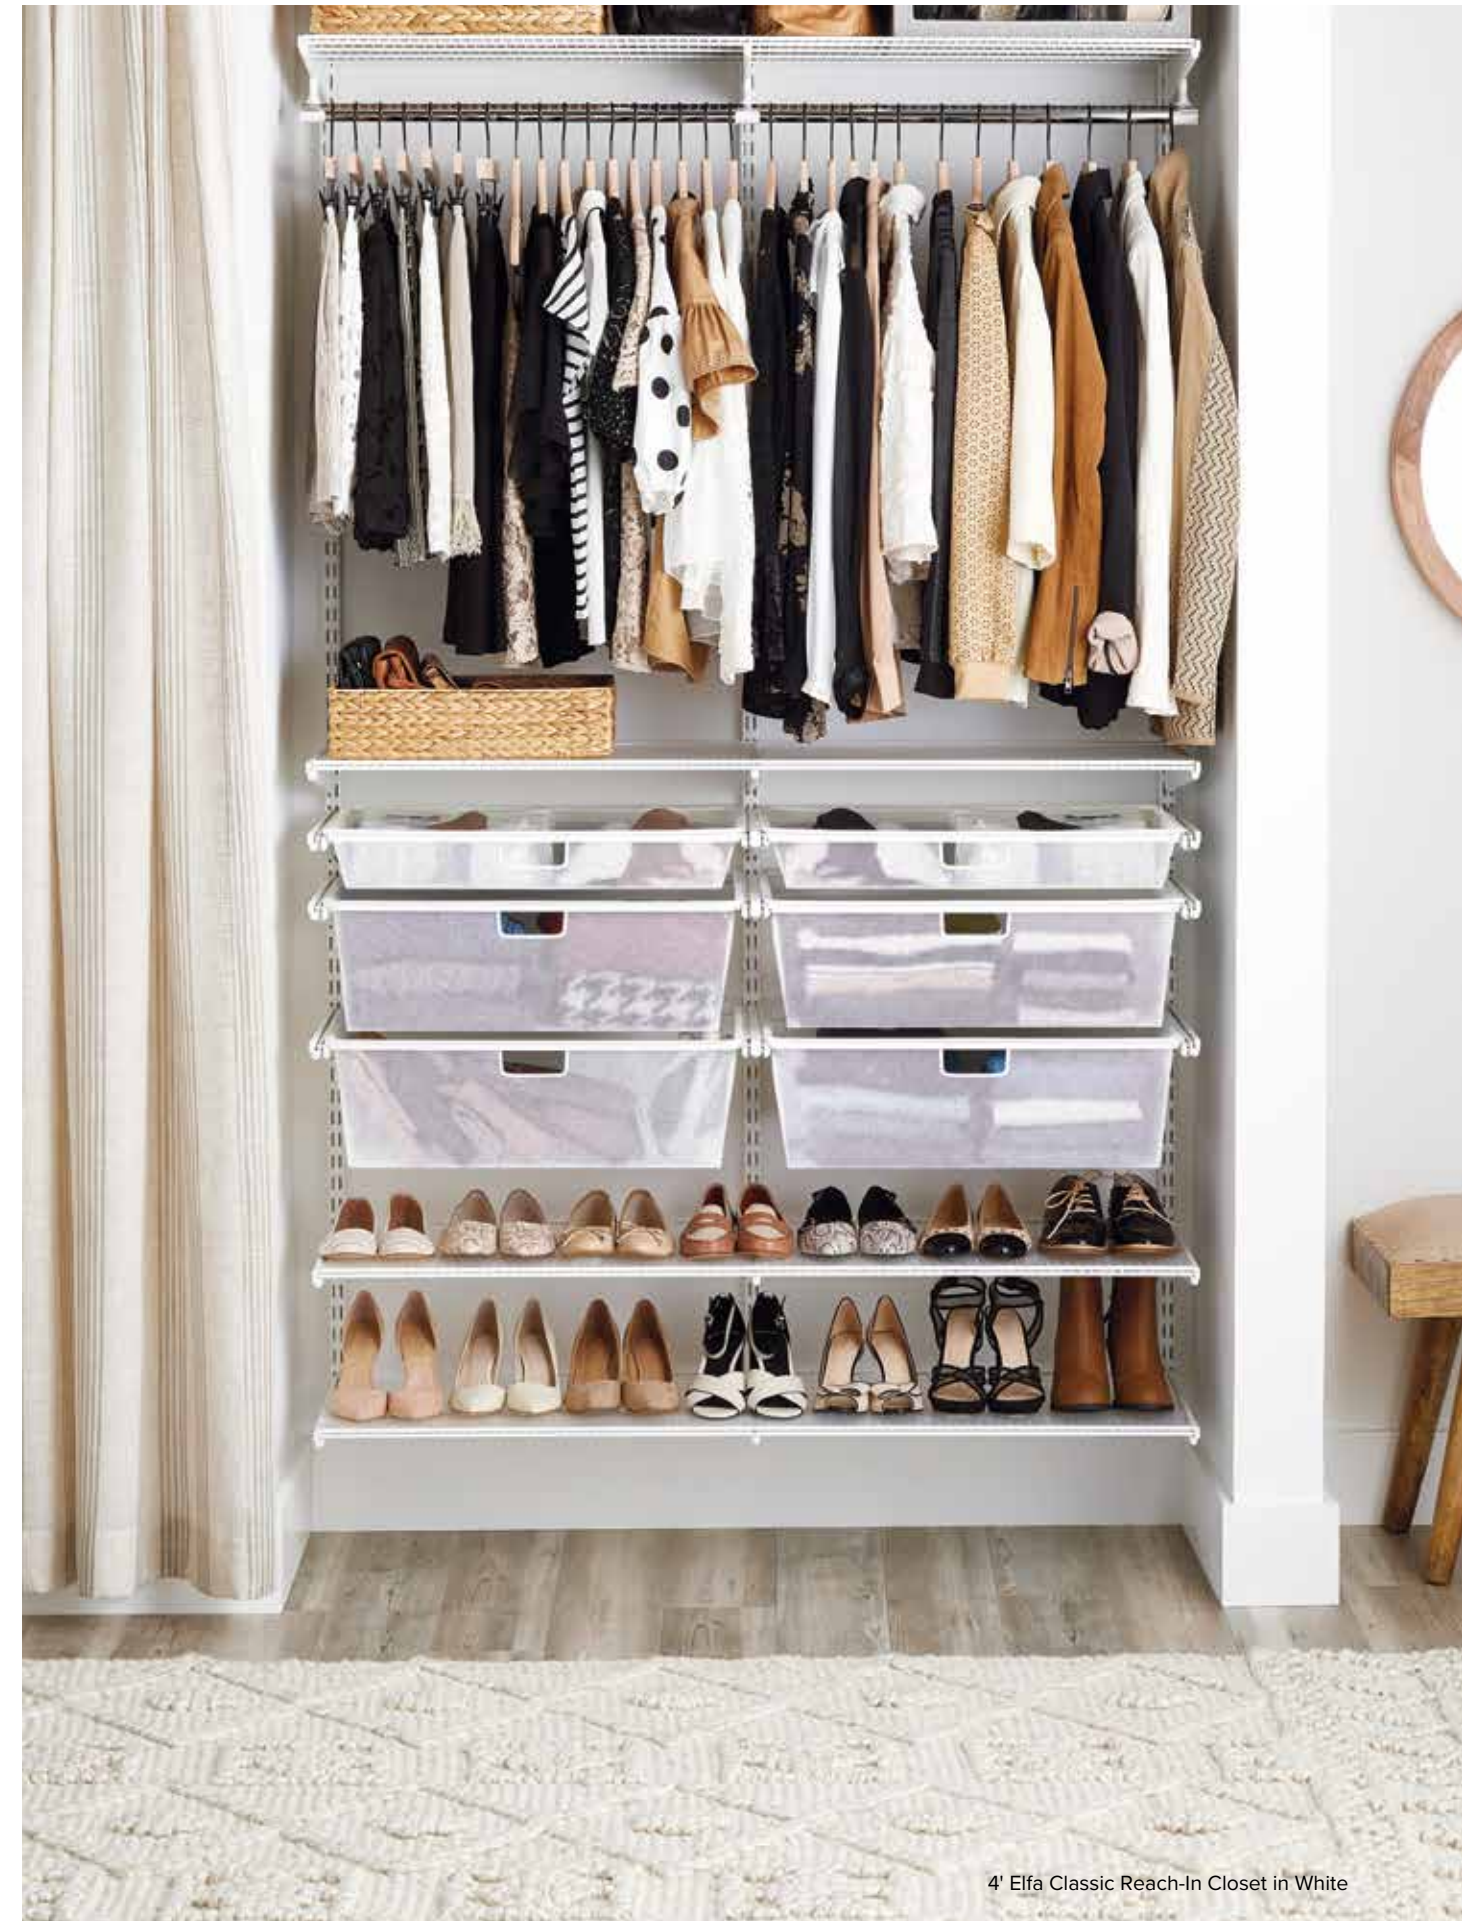

elfa® CLASSIC

Elfa Classic makes it easy to fit more than you ever thought possible in your home – while making every item easy to find. Its strength and ability to be customized make it ideal for garages and pantries, while its clean look is at home in closets, offices and nurseries. Elfa Classic is in stock at every The Container Store location, so you can take your new closet home today and install it yourself – or we can install it for you.

See pg. 48-49 for more information on installation, services and pricing.

4' Elfa Classic Reach-In Closet in White