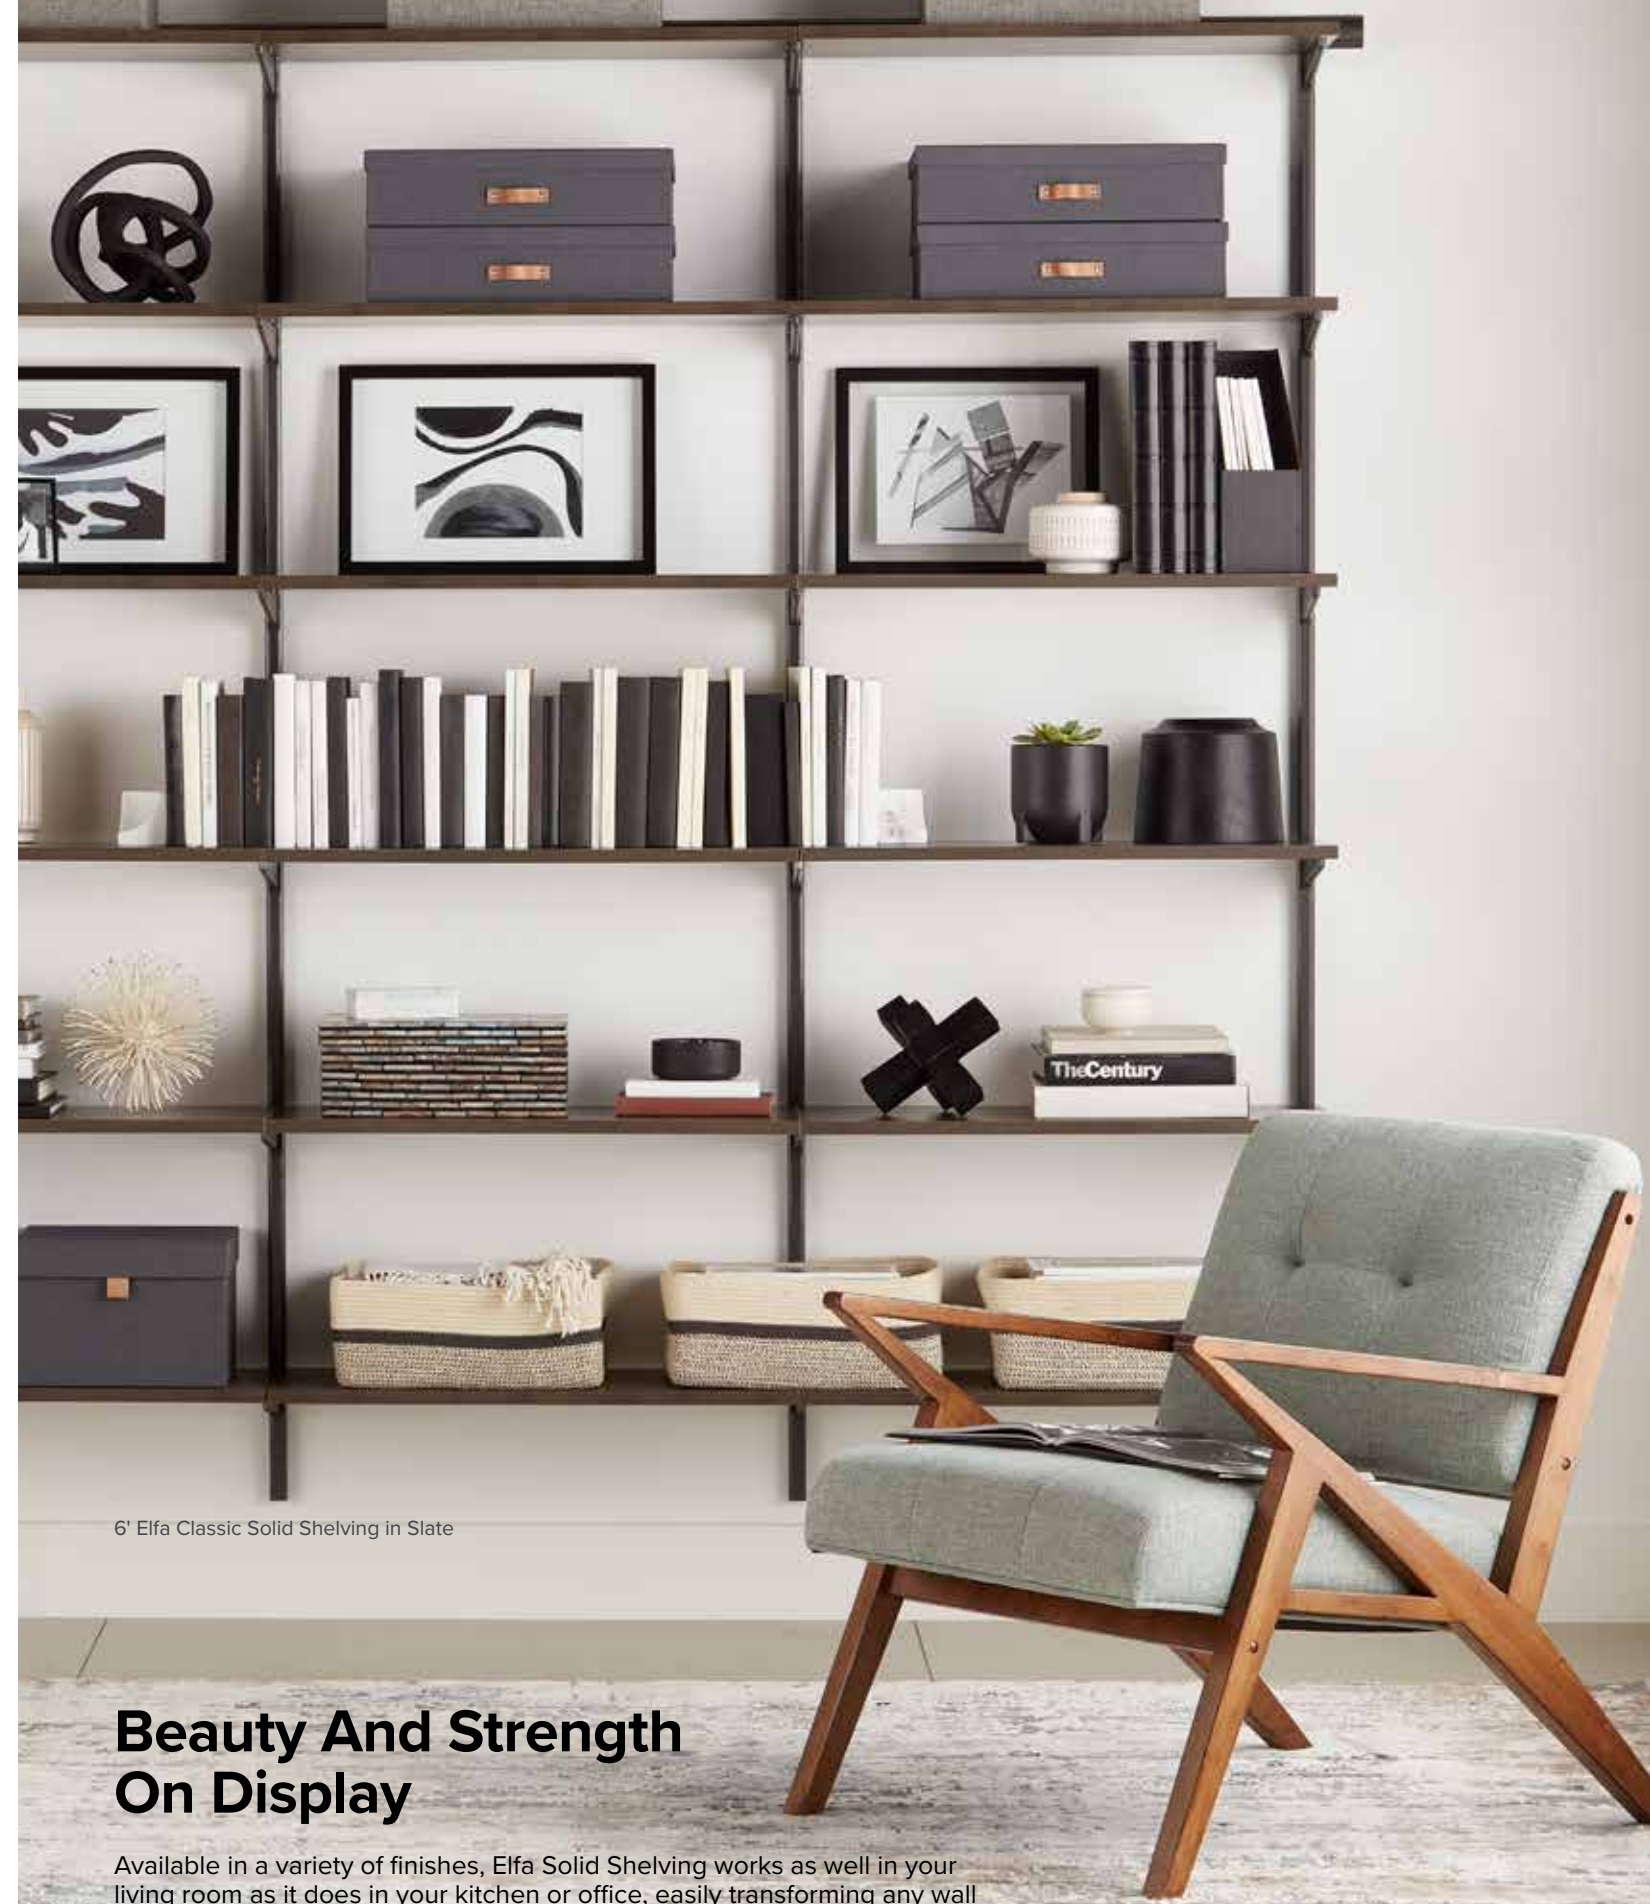

4' Elfa Classic Solid Shelving in White

6' Elfa Classic Solid Shelving in Slate

Beauty And Strength On Display

Available in a variety of finishes, Elfa Solid Shelving works as well in your living room as it does in your kitchen or office, easily transforming any wall into beautiful display space.