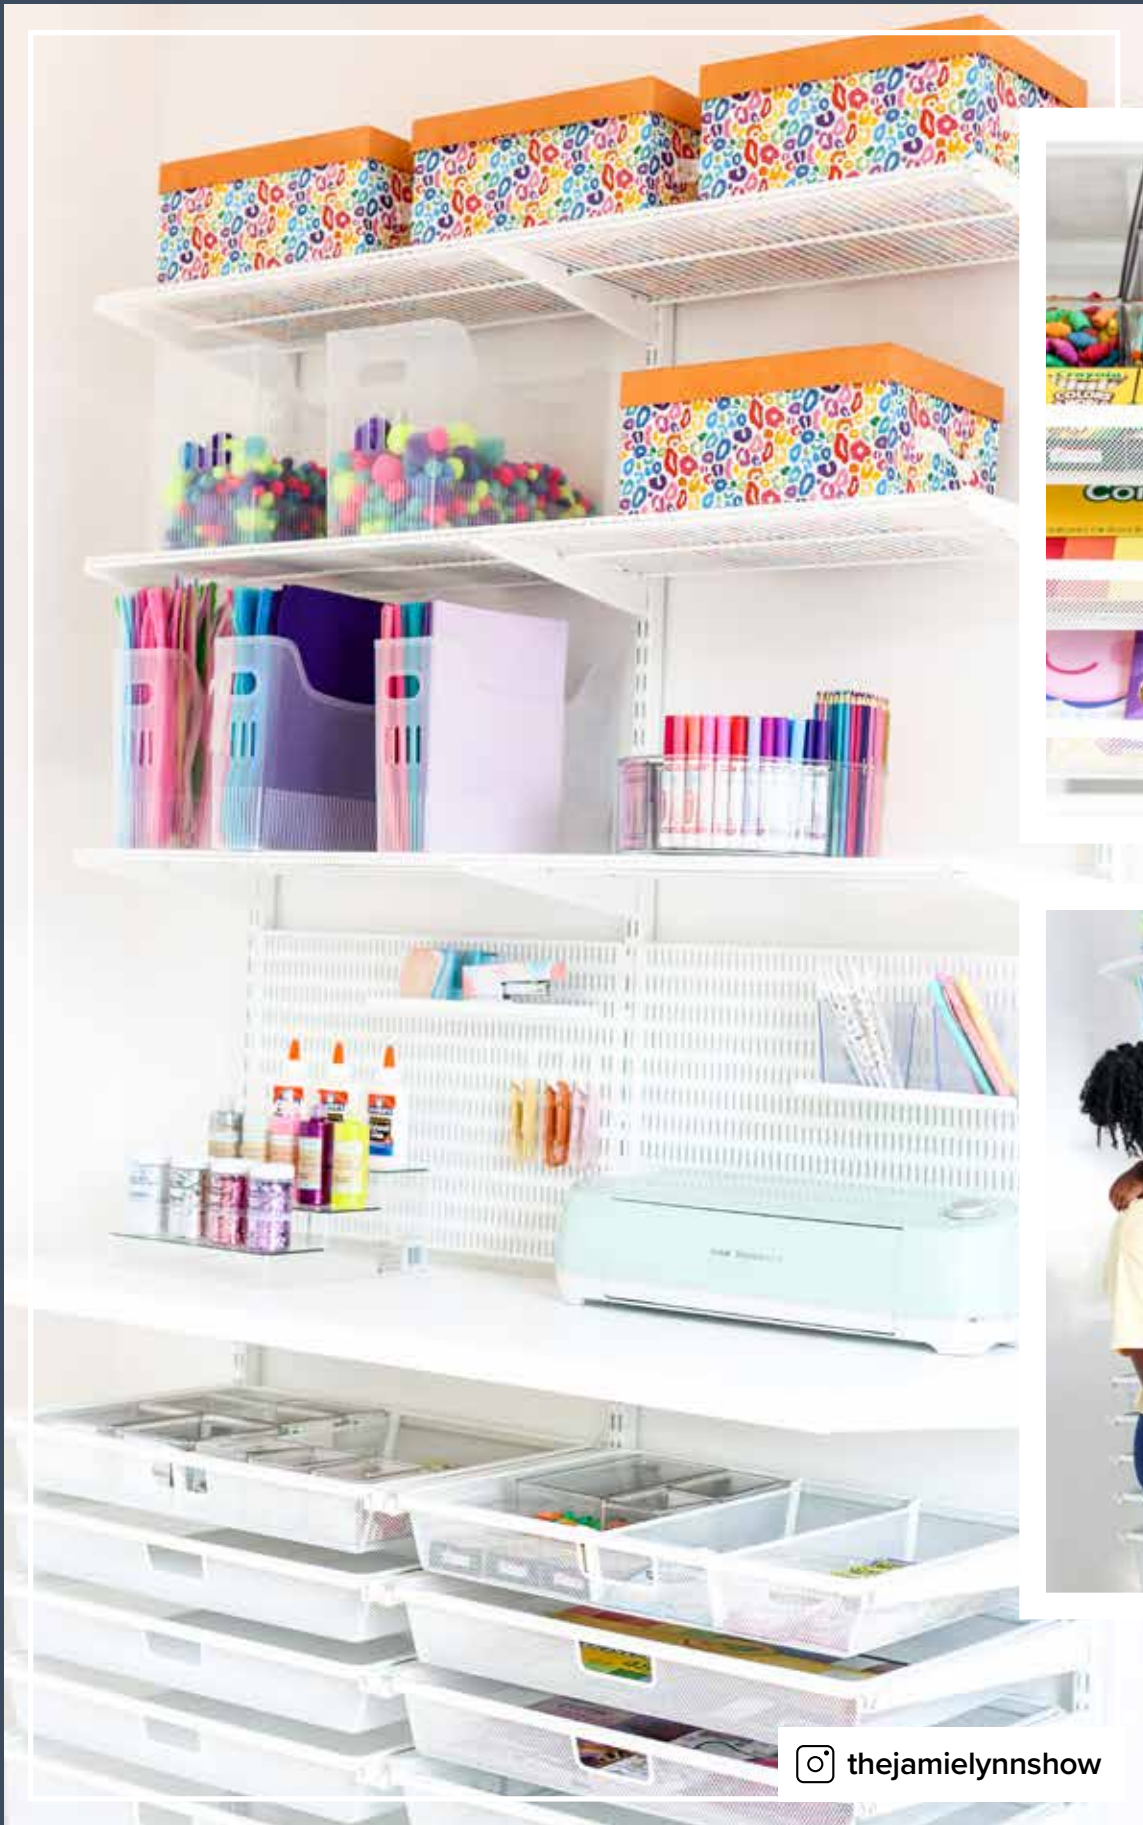

thejamielynshow