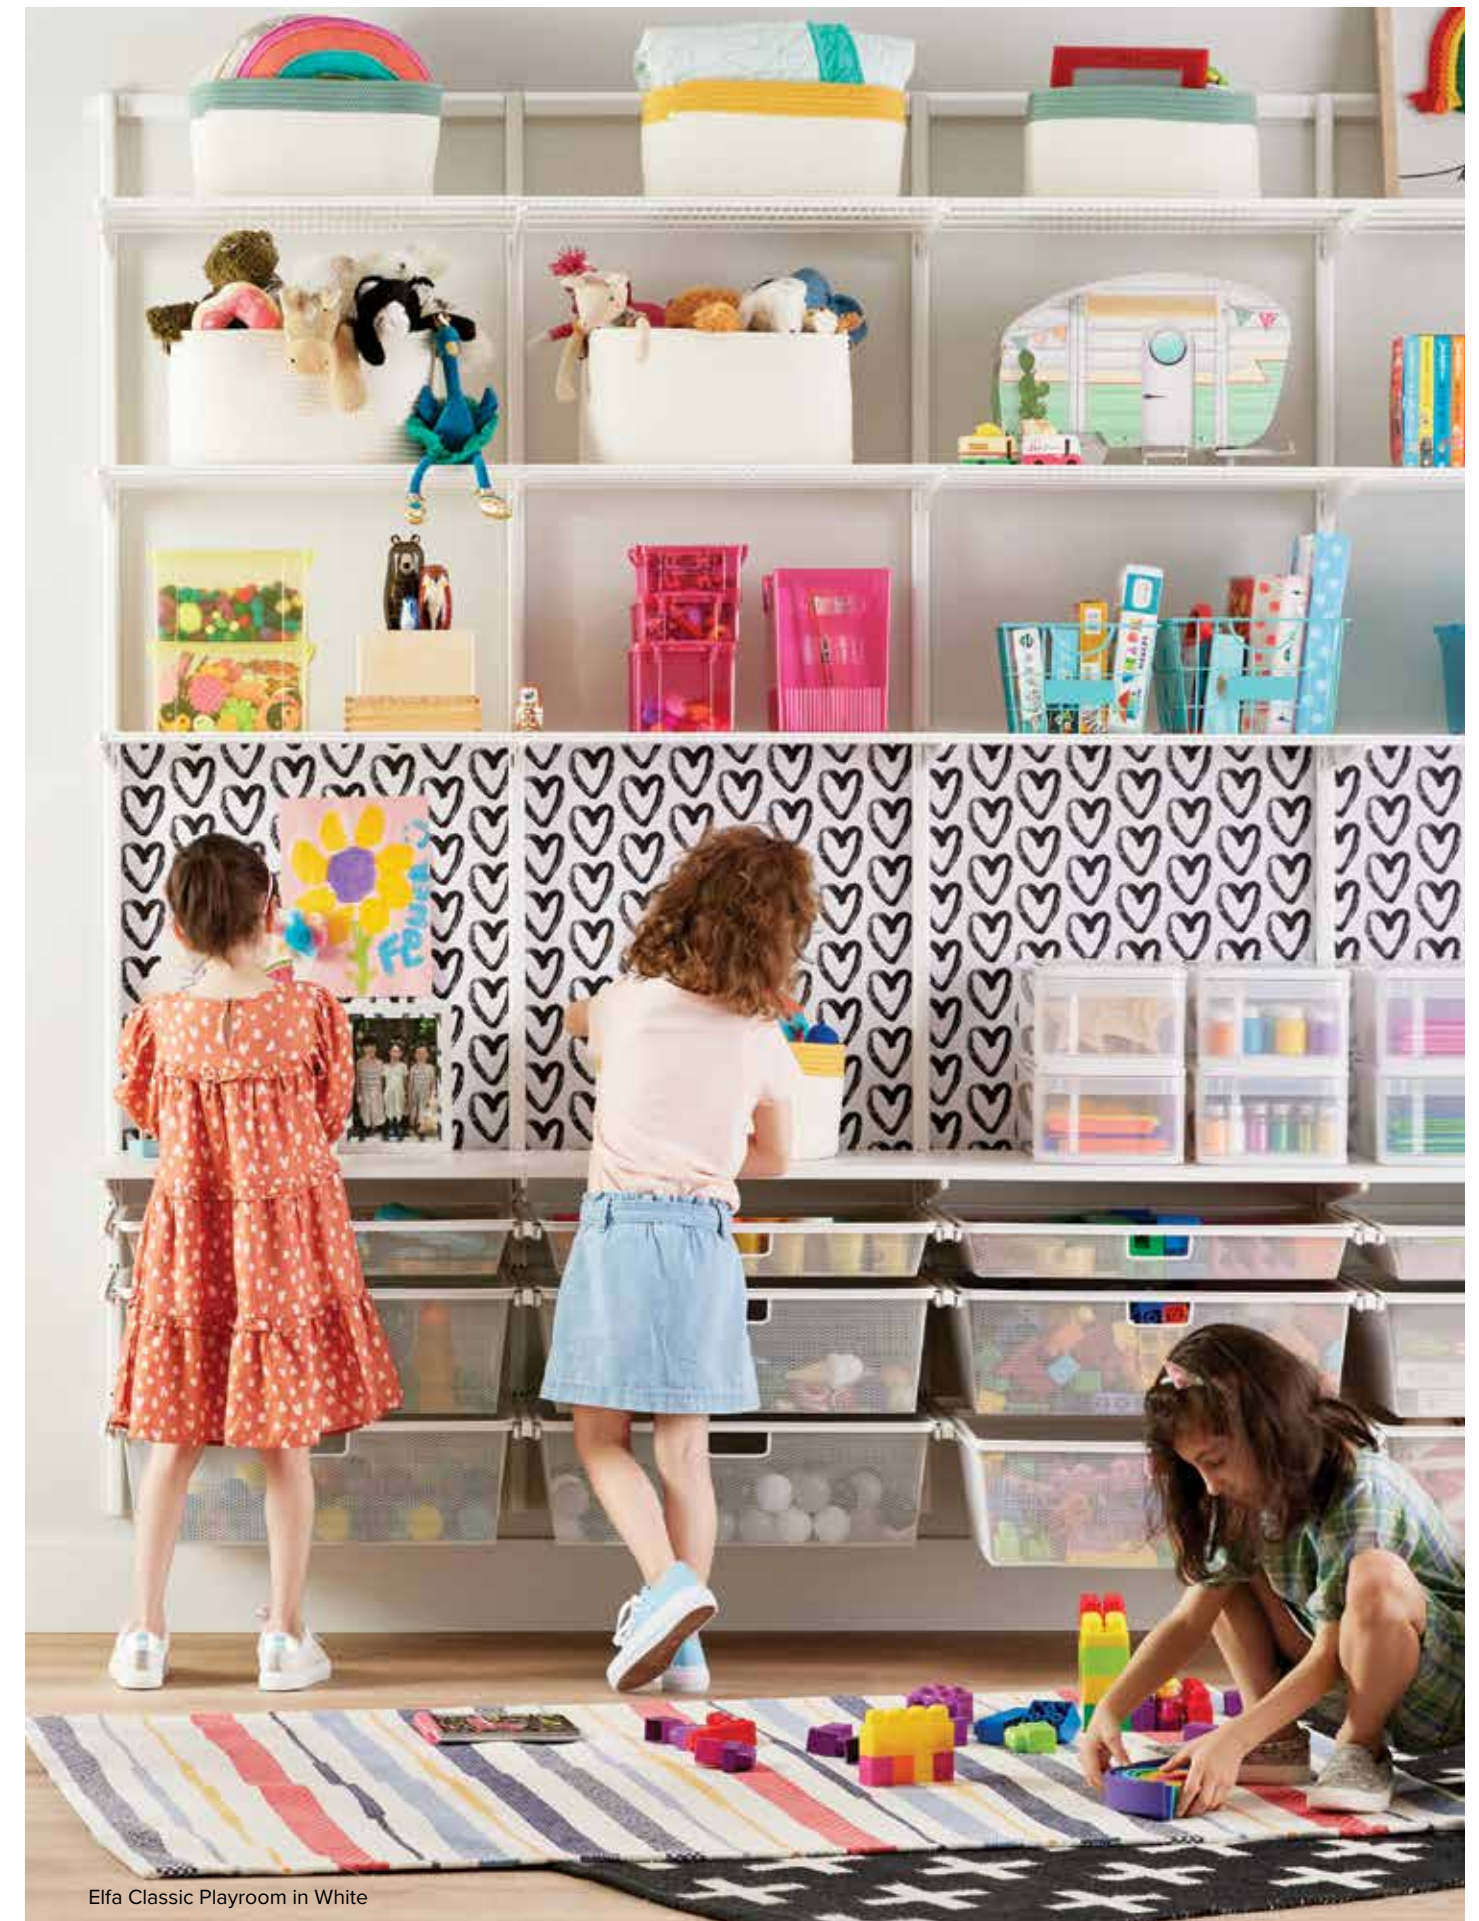

elfa CLASSIC

Elfa Classic makes it easy to fit more than you ever thought possible in your home – while making every item easy to find. Its strength and ability to be customized make it ideal for garages and pantries, while its clean look is at home in closets, offices and nurseries. Elfa Classic is in stock at every The Container Store location, so you can take your new closet home today and install it yourself – or we can install it for you.

See pg. 108-109 for more information on installation, services and pricing.

Elfa Classic Playroom in White