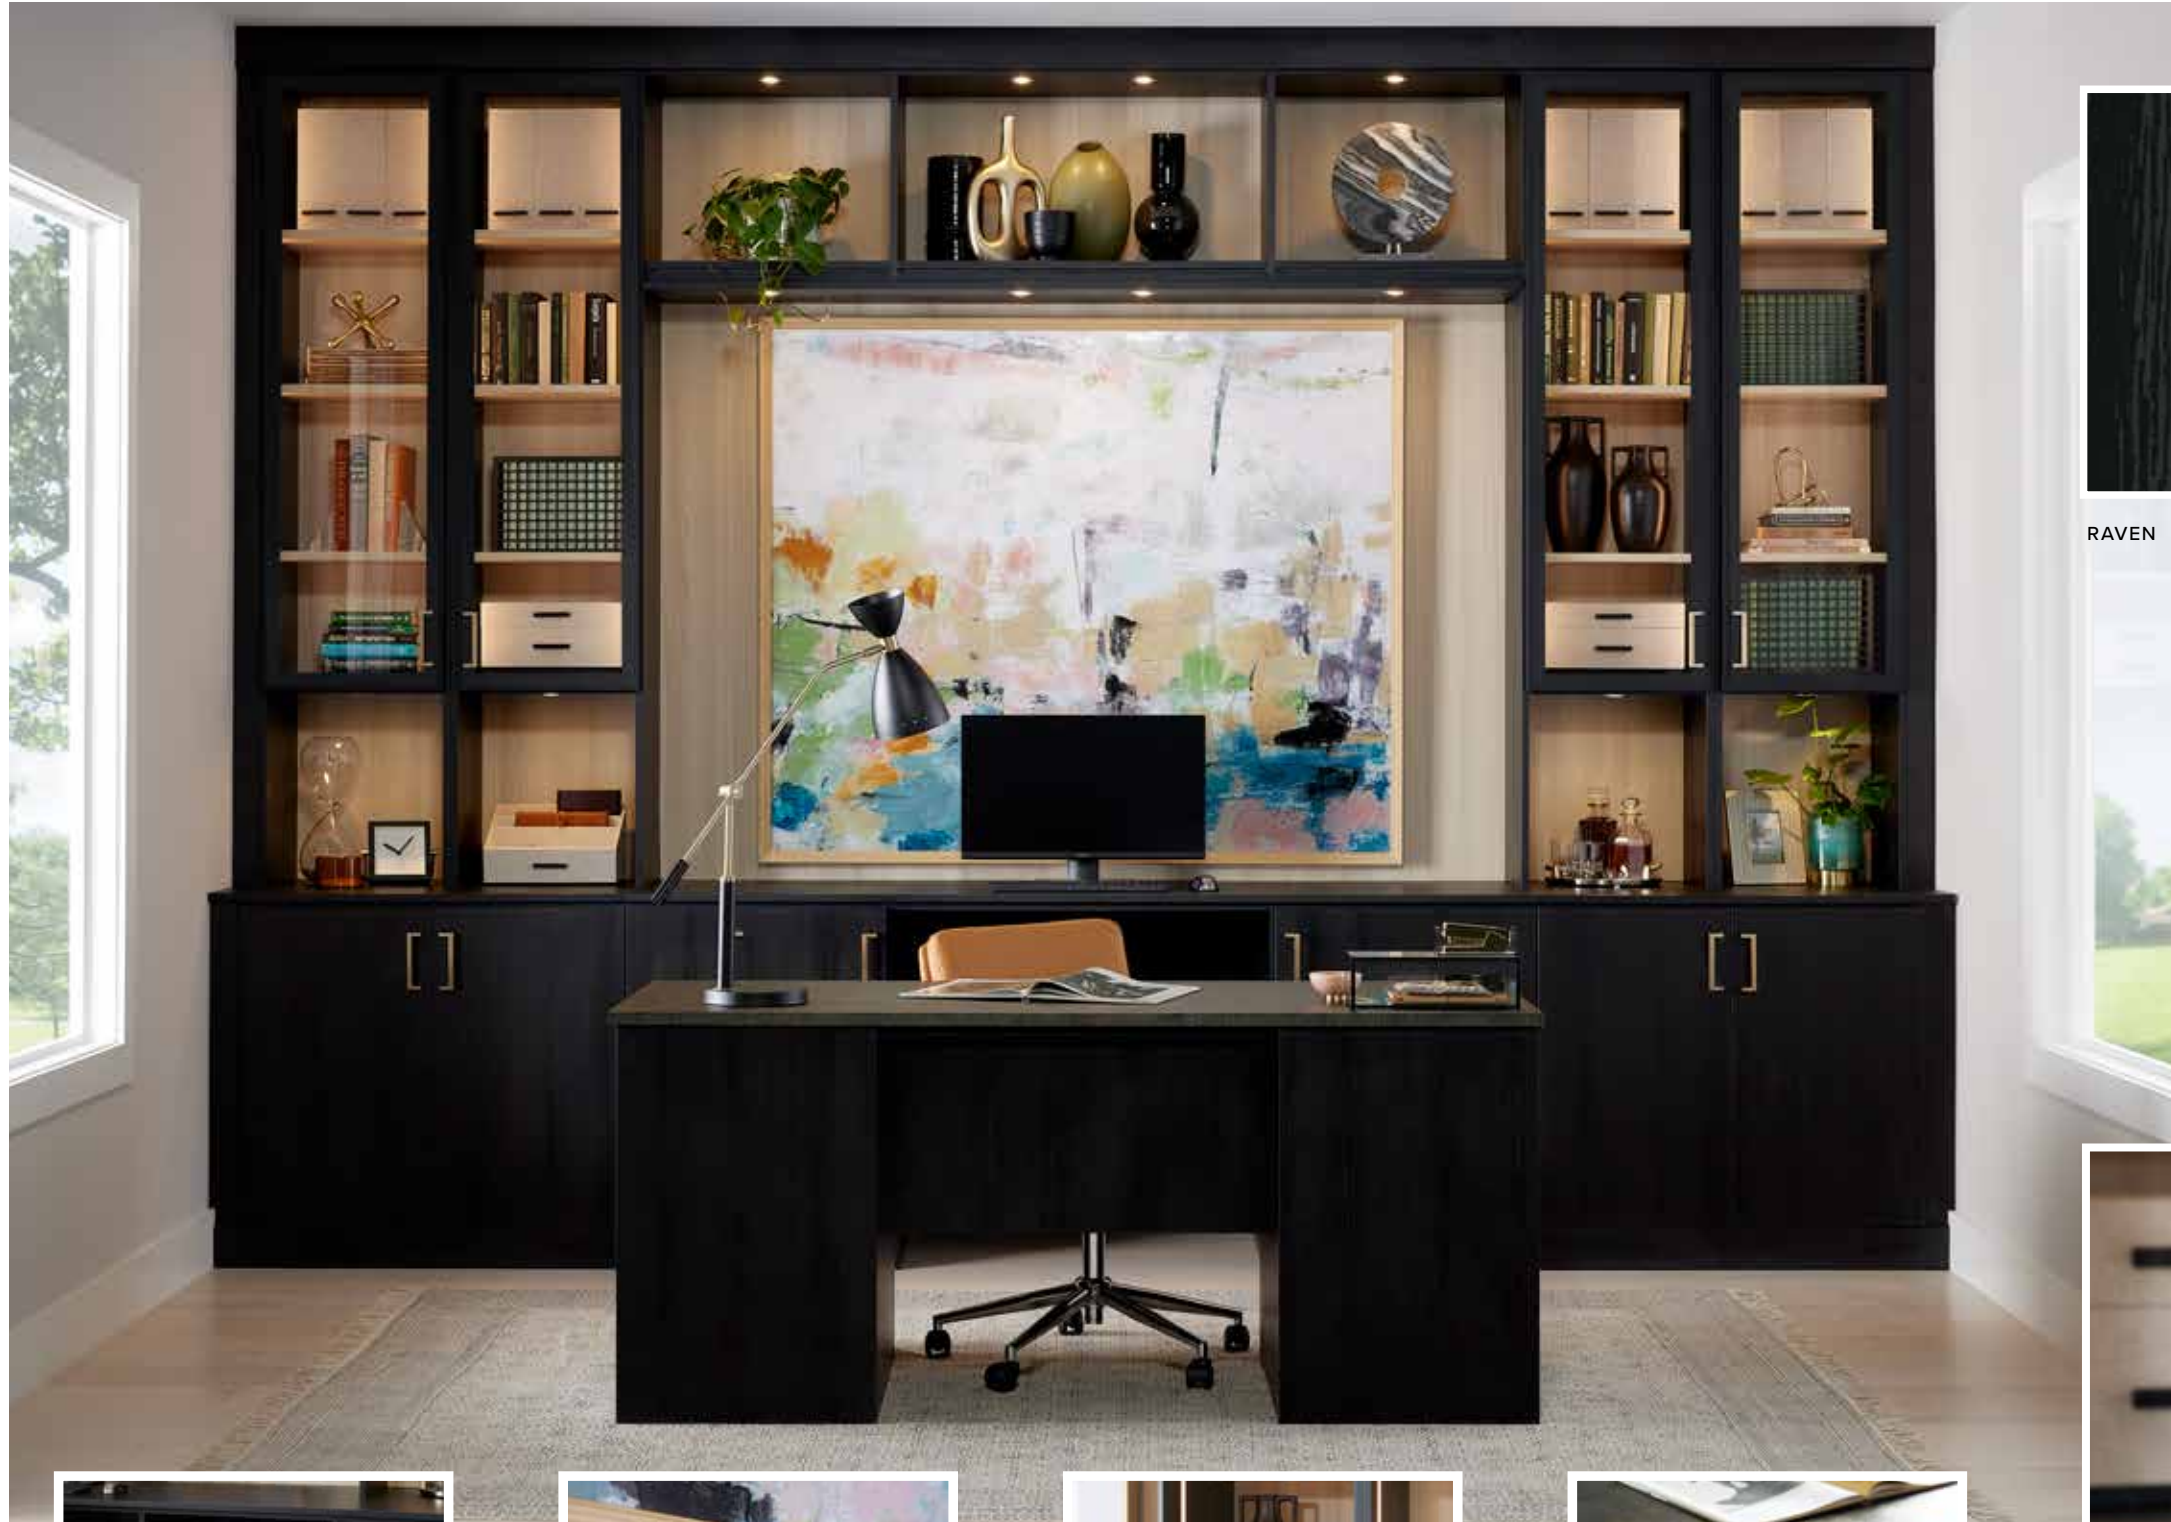

Preston Walk-In Pantry with The 360° Organizer in White Velvet

Preston Wine Storage in Sahara

Preston Dining Storage in Sahara

Preston Entertainment Center with in Iced Oak

Preston Living Room in White Velvet with White High Gloss