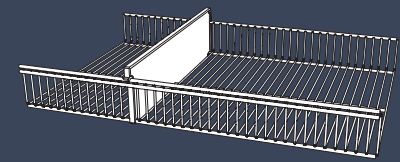

### Elfa Classic Ventilated Shelves

Ventilated Shelves are available in 12", 16" or 20" depths and four convenient lengths up to 4'. And can be cut to fit.

White Platinum

Graphite

DESCRIPTION	FINISH		
<b>12" VENTILATED SHELVES</b>	<b>WHITE</b>	<b>PLATINUM</b>	<b>GRAPHITE</b>
12" x 18"	10066152 \$26.00	10066157 \$26.00	10079860 \$26.00
12" x 2'	10000836 \$28.00	10011144 \$28.00	10079861 \$28.00
12" x 3'	10000896 *\$32.00	10011145 *\$32.00	10079862 *\$32.00
12" x 4'	10000897 *\$37.00		10079863 *\$37.00
<b>16" VENTILATED SHELVES</b>	<b>WHITE</b>	<b>PLATINUM</b>	<b>GRAPHITE</b>
16" x 18"	10066153 \$28.00	10066158 \$28.00	10079864 \$28.00
16" x 2'	10000916 \$30.00	10011149 \$30.00	10079865 \$30.00
16" x 3'	10000917 *\$36.00	10011150 *\$36.00	10079866 *\$36.00
16" x 4'	10000918 *\$41.00		10079867 *\$41.00
<b>20" VENTILATED SHELVES</b>	<b>WHITE</b>	<b>PLATINUM</b>	<b>GRAPHITE</b>
20" x 2'	10000978 \$32.00	10011156 \$28.00	10098153 \$32.00
20" x 3'	10000998 *\$39.00	10011157 *\$34.00	10098154 *\$39.00
20" x 4'	10000999 *\$46.00		10098155 *\$46.00
<b>VENTILATED SHELF LINERS</b>	<b>TRANSLUCENT</b>		
12" x 18"	10066176 \$7.00		
12" x 2'	10015023 \$7.50		
12" x 3'	10031868 \$8.50		
16" x 18"	10066177 \$7.50		
16" x 2'	10015024 \$8.00		
16" x 3'	10031869 \$9.00		
20" x 18"	10066178 \$8.00		
20" x 2'	10015025 \$8.50		
20" x 3'	10031870 \$10.00		

### Elfa Classic Shelf Basket

Shelf Baskets are 16" deep and can be combined to create any length. Use with 16" Shelf Brackets. Shelf Basket Dividers create sections for storage.

DESCRIPTION	FINISH		
<b>SHELF BASKET</b>	<b>WHITE</b>		
16" x 2'	10013745 \$34.00		
<b>SHELF BASKET DIVIDERS</b>	<b>TRANSLUCENT</b>		
16" pkg/2	10013748 \$15.00		