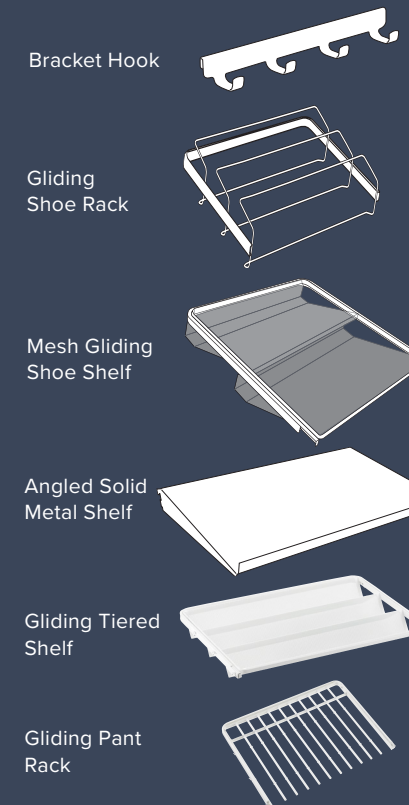

### Elfa Classic Shelf Basket

Shelf Baskets are 16" deep and can be combined to create any length. Use with 16" Shelf Brackets. Shelf Basket Dividers create sections for storage.

DESCRIPTION	FINISH		
<b>SHELF BASKET</b>	<b>WHITE</b>		
16" x 2'	10013745 \$34.00		
<b>SHELF BASKET DIVIDERS</b>	<b>TRANSLUCENT</b>		
16" pkg/2	10013748 \$15.00		

### Elfa Classic Hanging Drawers

Used in combination with our Elfa Classic and Elfa Freestanding solutions, our Classic Hanging Drawers are available in a 2' and 18" width. The Drawer Frames are designed with integrated rollers and Drawer Stops.

### Elfa Classic Accessories

Enhance the functionality of your Ventilated Shelves by adding any of these accessories. Liners create a solid surface while Dividers help to further organize your space. Please note that the Gliding Shoe Rack and Gliding Shoe Shelf are used only with 16" Ventilated Brackets.