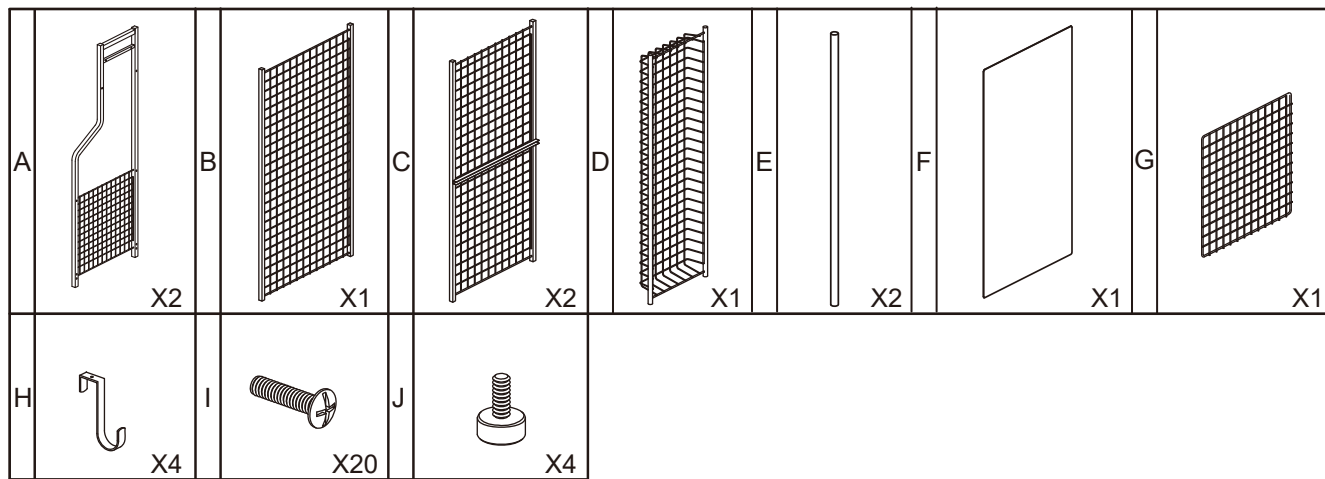

ASSEMBLY INSTRUCTIONS

Heavy-Duty Sports Storage Rack Black

VR50686V
AFTER SALES SUPPORT

888-965-8169

acs@americancustomerservice.com