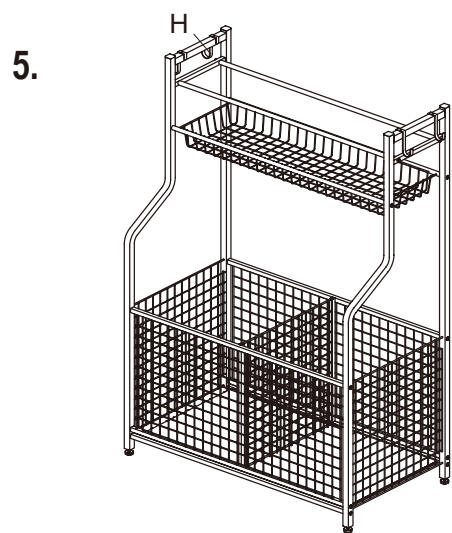

ASSEMBLY INSTRUCTIONS

Heavy-Duty Sports Storage Rack Black

VR50686V
AFTER SALES SUPPORT

888-965-8169

acs@americancustomerservice.com