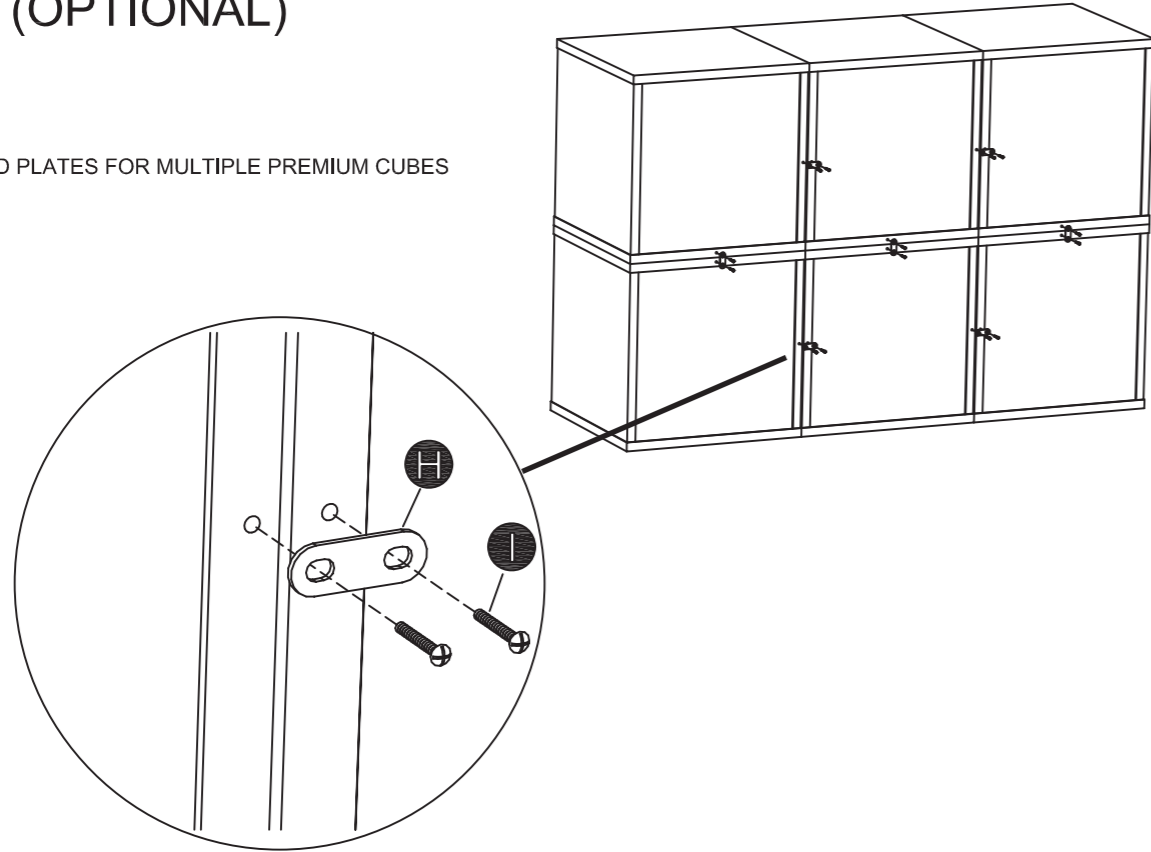

Premium Open Cube

5 (OPTIONAL)

CONNECTED PLATES FOR MULTIPLE PREMIUM CUBES
SETUP:

CARE & CLEANING:

- Test cleaners in a discrete location first, such as the inside of a door/ panel, to ensure that there is no adverse reaction.
- Do not expose furniture to direct sunlight, drying heat sources or dampness.
- Dust frequently with a soft cloth in the direction of the grain.
- Use only products specifically made for cleaning wood. Avoid using oily polishes, or products containing silicone.