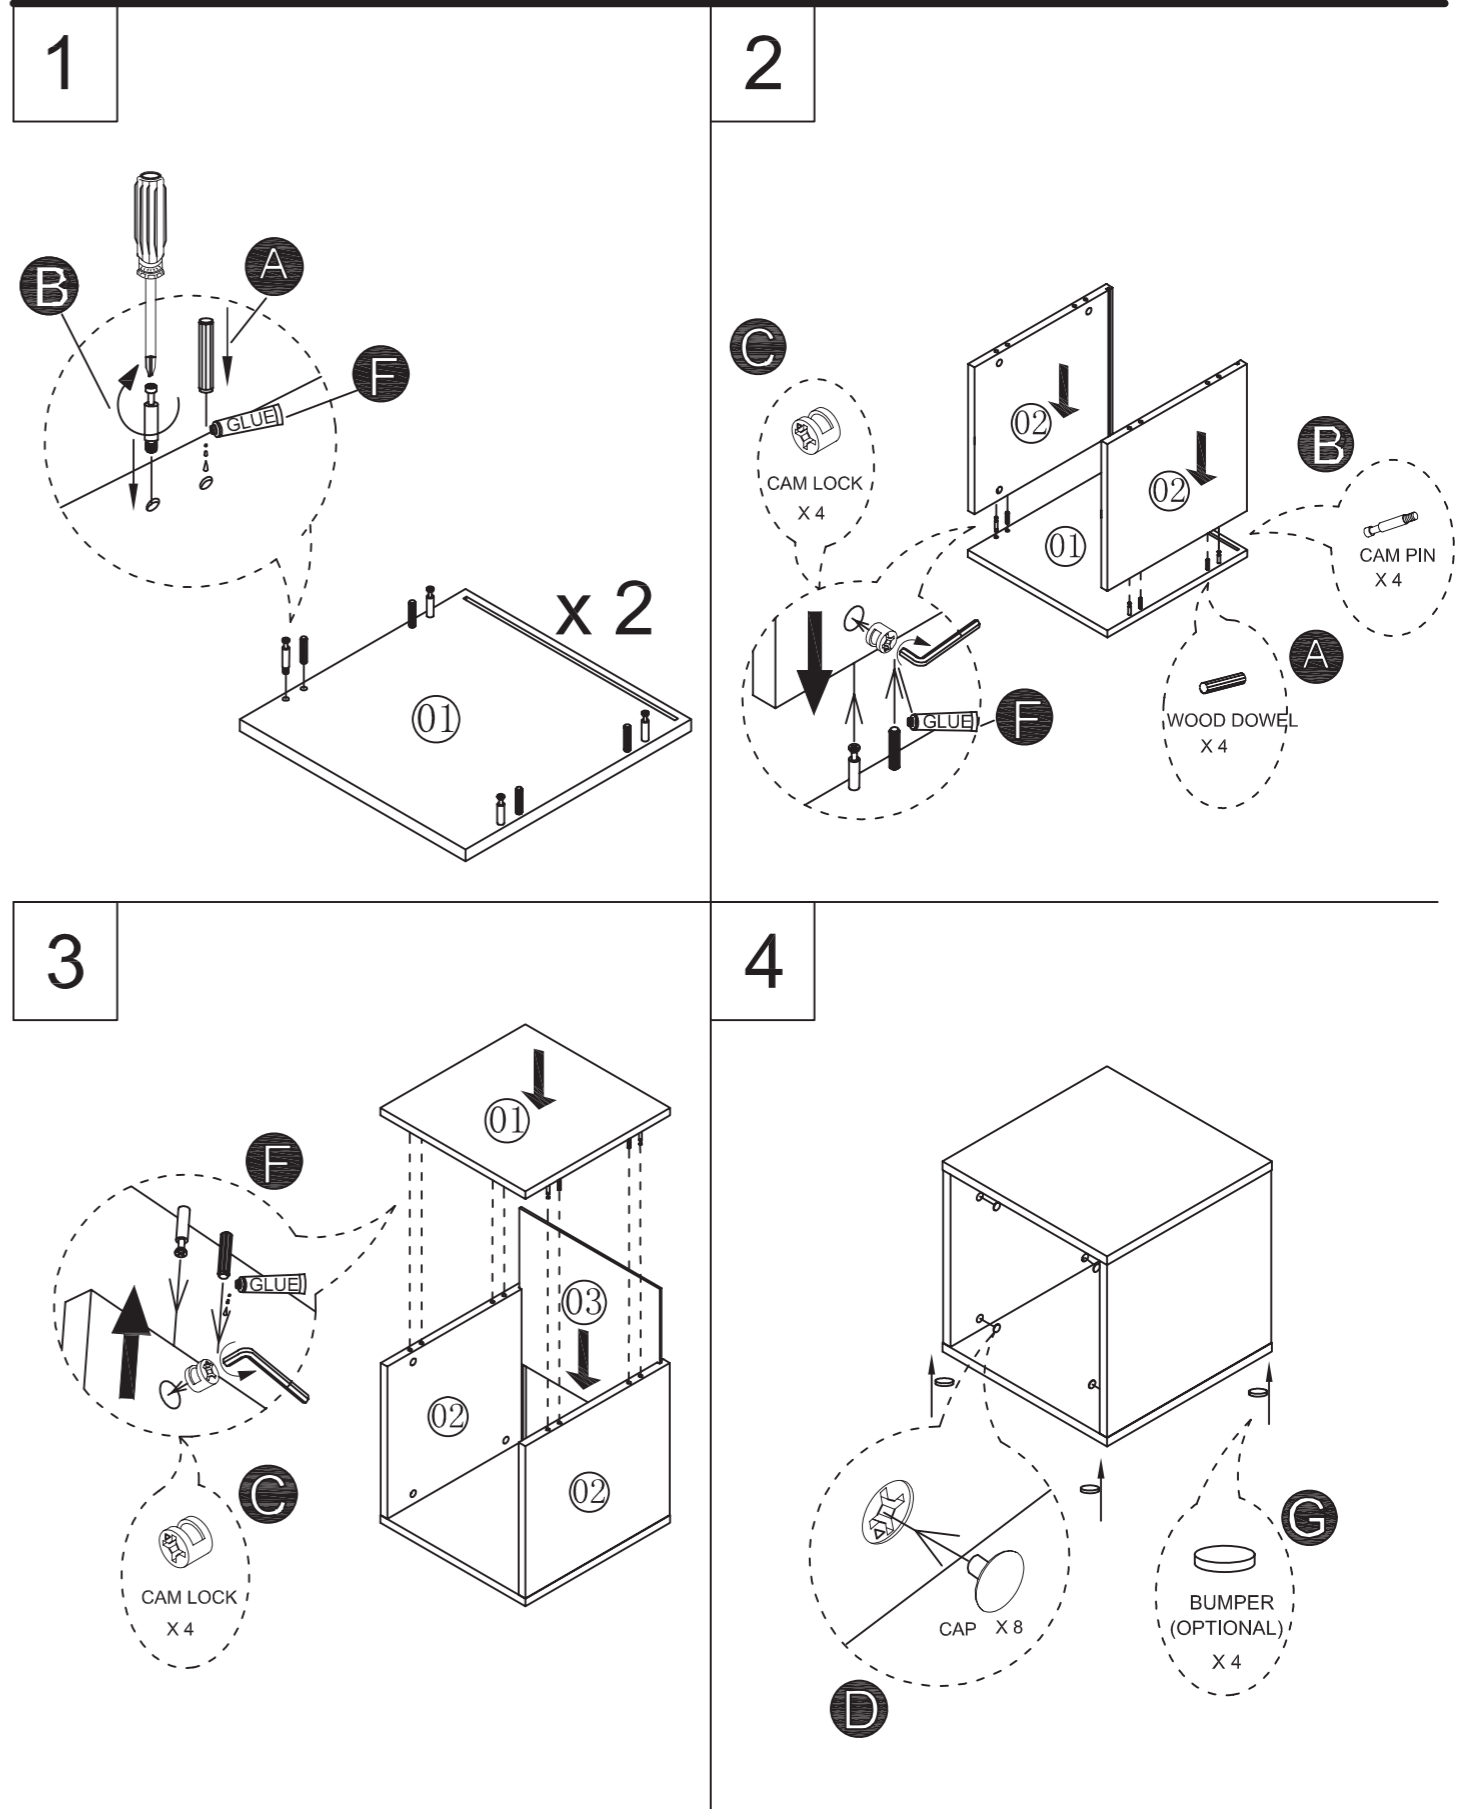

Premium Open Cube