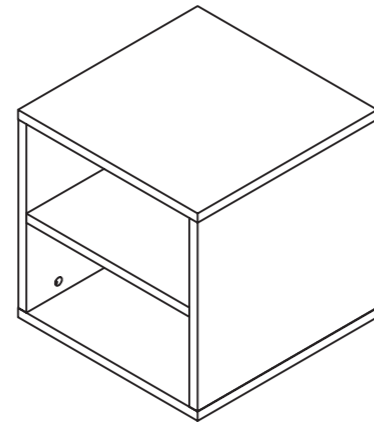

Premium Divided Cube

Questions?
Please call us at toll-free 1-888-CONTAIN

ASSEMBLY INSTRUCTIONS:

Thank you for purchasing the Premium Divided Cube. This page lists all the contents included in the box. Please follow the step by step instructions. As you unpack, place all components on a protected surface to prevent scratching and damage.

ASSEMBLY REQUIREMENTS:

PARTS:

TOP / BOTTOM PANEL X 2

SIDE PANEL X2

BACK PANEL X1

FIXED SHELF X1

HARDWARE:

- | | | | | | |
|---------------------------|------|--|---------------------|-----|--|
| (A) WOOD DOWEL | X 12 | | (B) CAM PIN | X 8 | |
| (C) CAM LOCK | X 8 | | (D) CAP | X 8 | |
| (E) ALLEN WRENCH | X 1 | | (F) GLUE | X 1 | |
| (G) BUMPER (OPTIONAL) | X 4 | | (H) CONNECTED PLATE | X 2 | |
| (I) CONNECTED PLATE SCREW | X 4 | | | | |