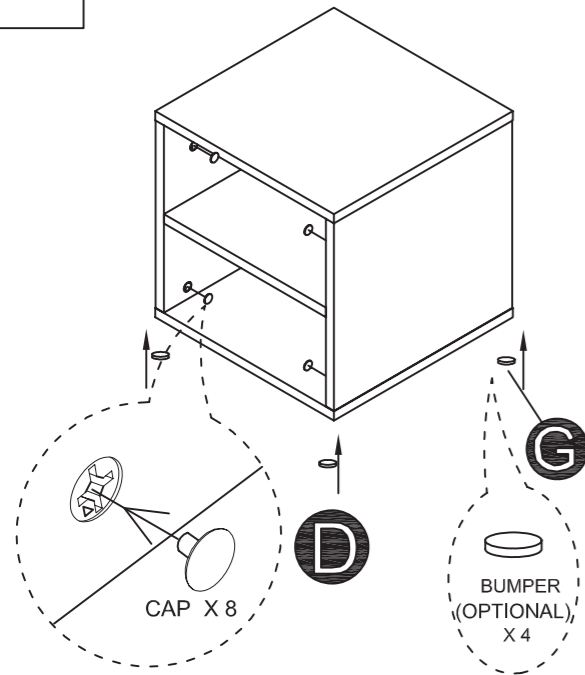

Premium Divided Cube

5