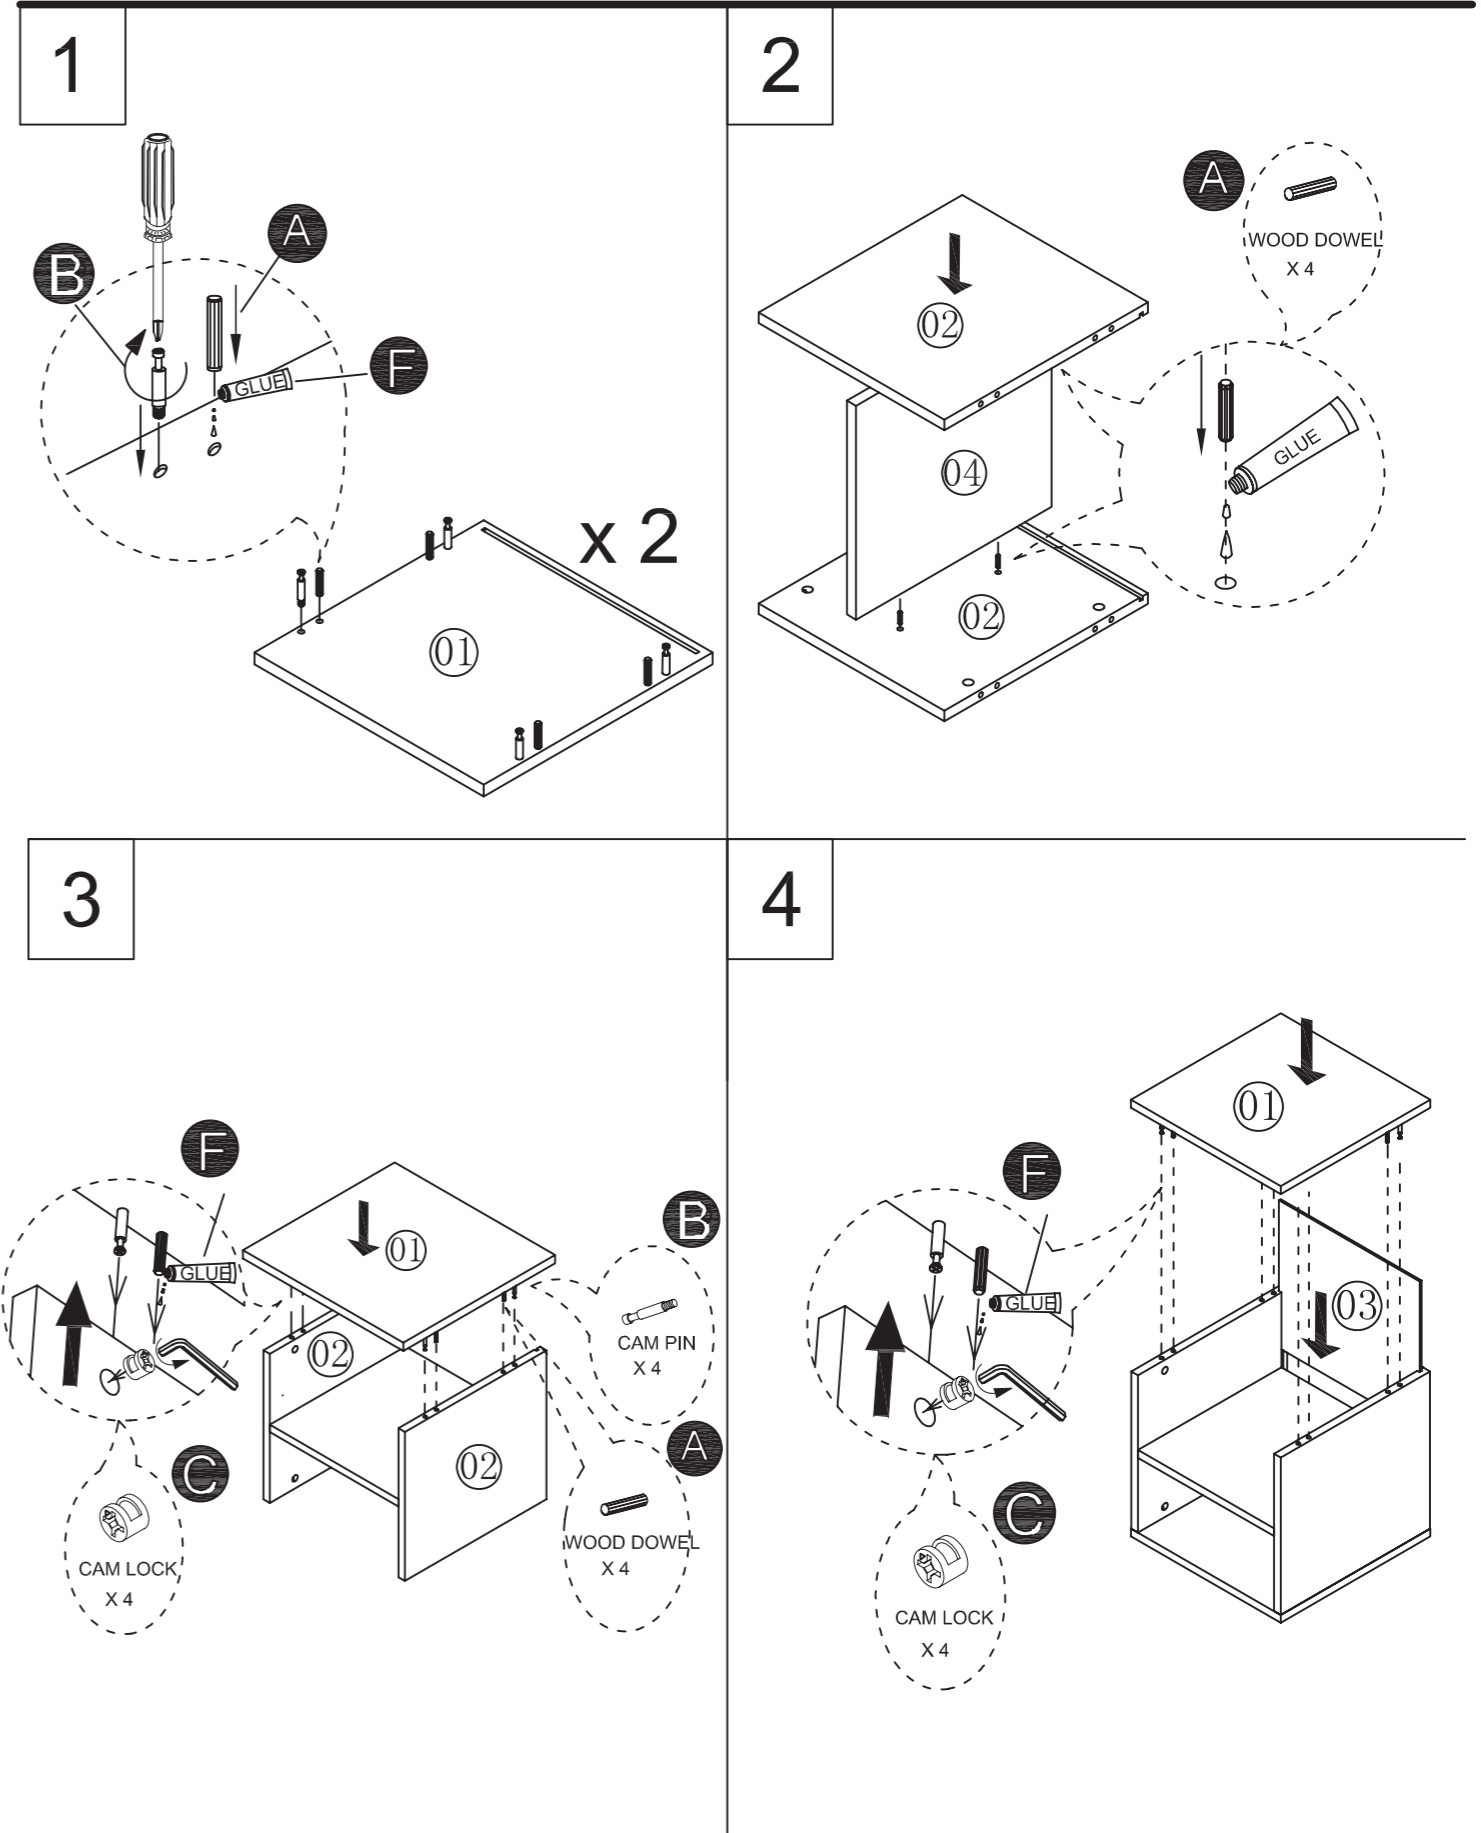

Premium Divided Cube

r03-A Made in China

page 2 of 3