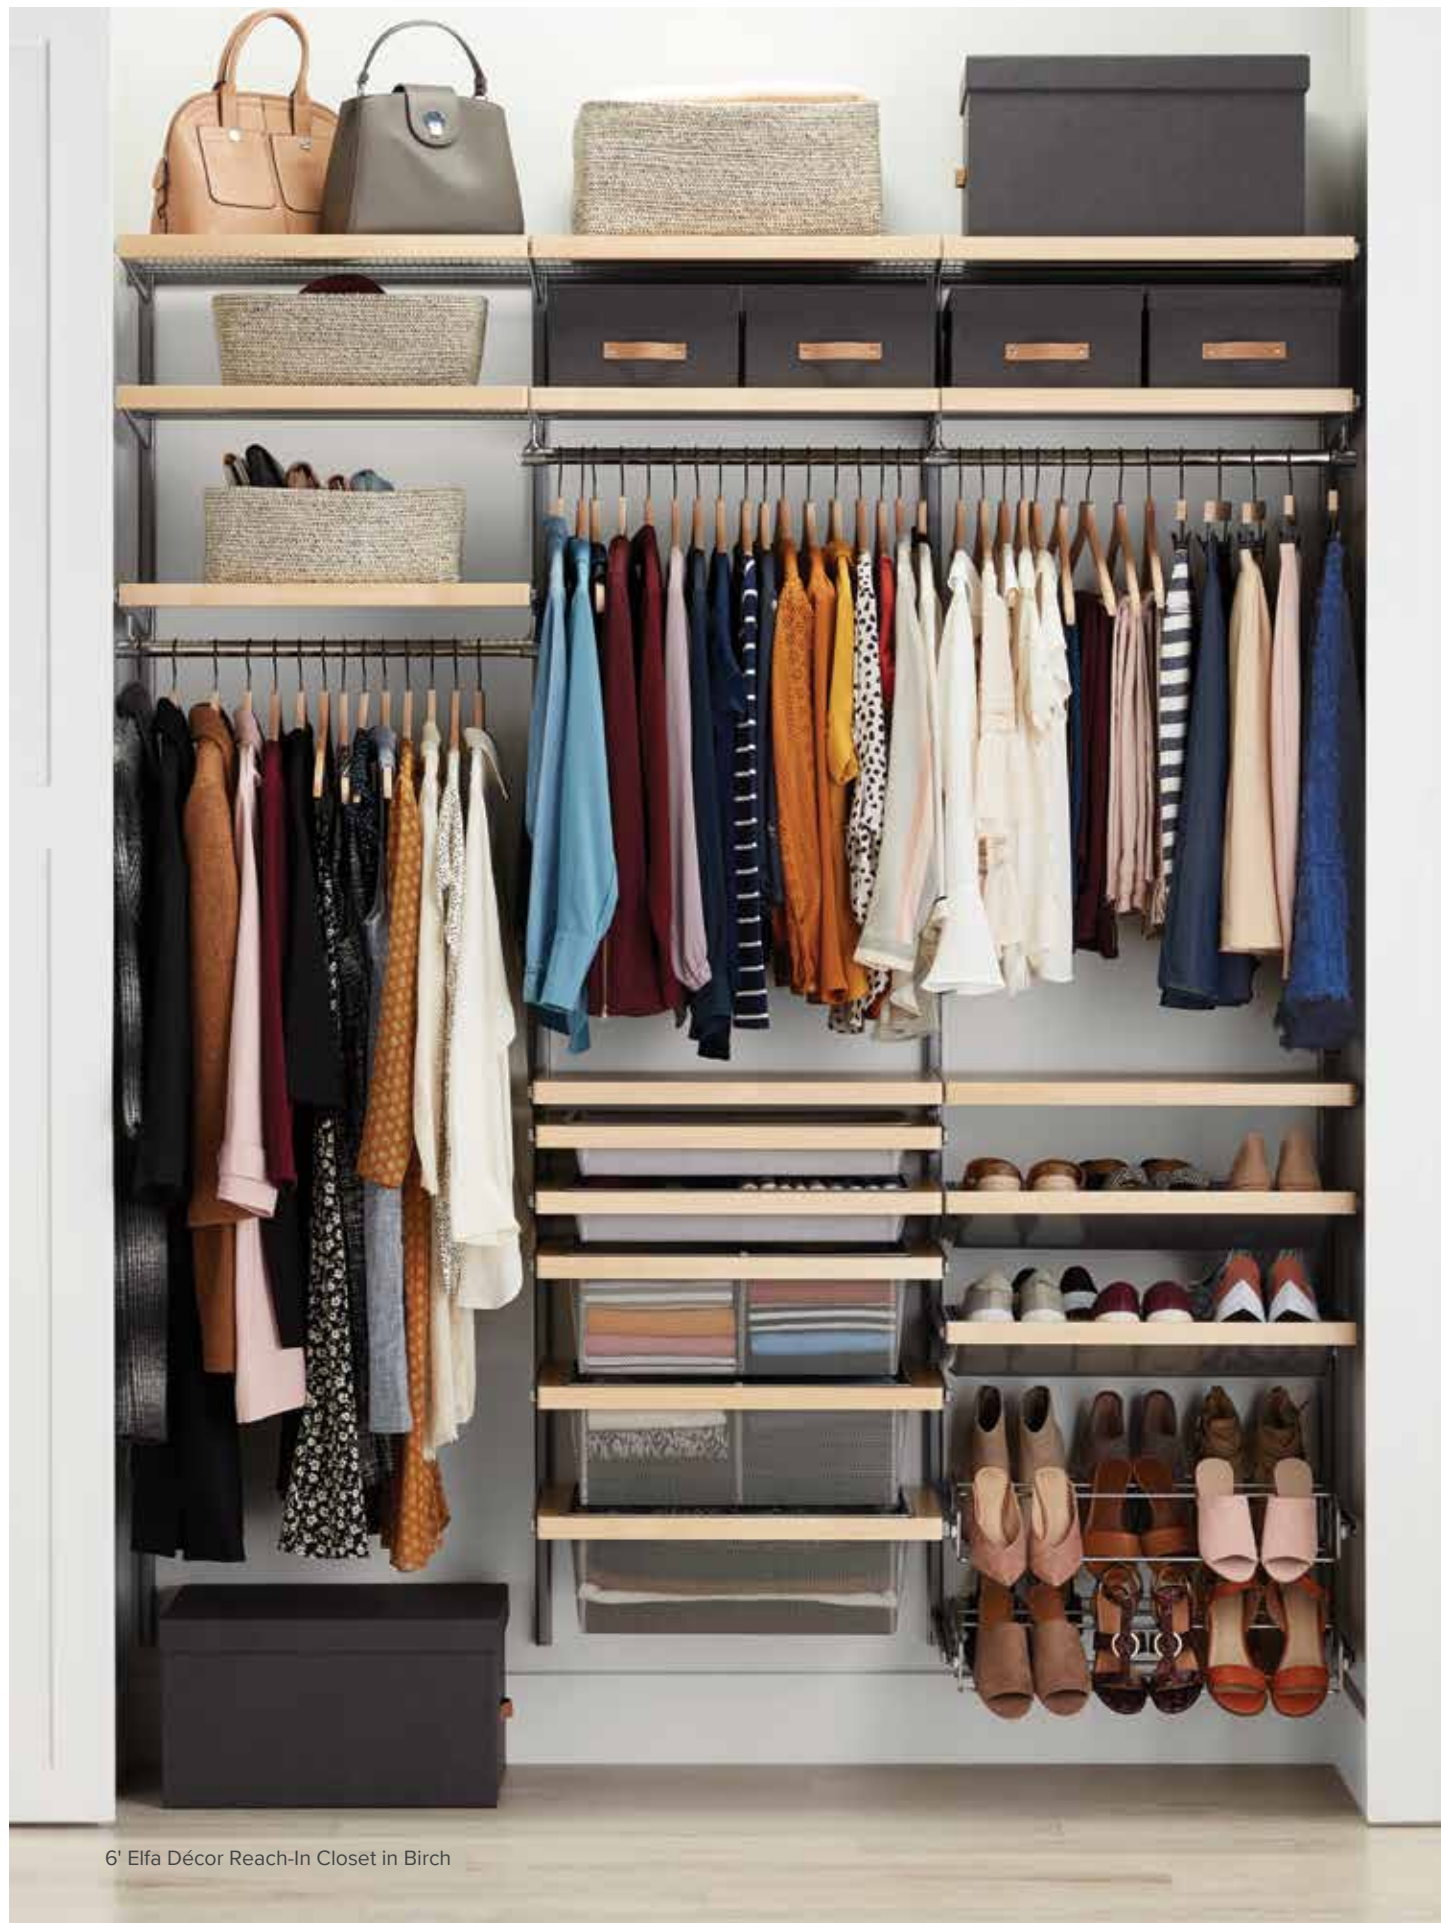

12' Elfa Décor Walk-In Closet in Grey

Elevate the look of your Elfa closet with real wood Décor trim in your choice of finishes.

Protect, sort and store! Jewelry Organizers feature a soft lining.

6' Elfa Décor Reach-In Closet in Birch