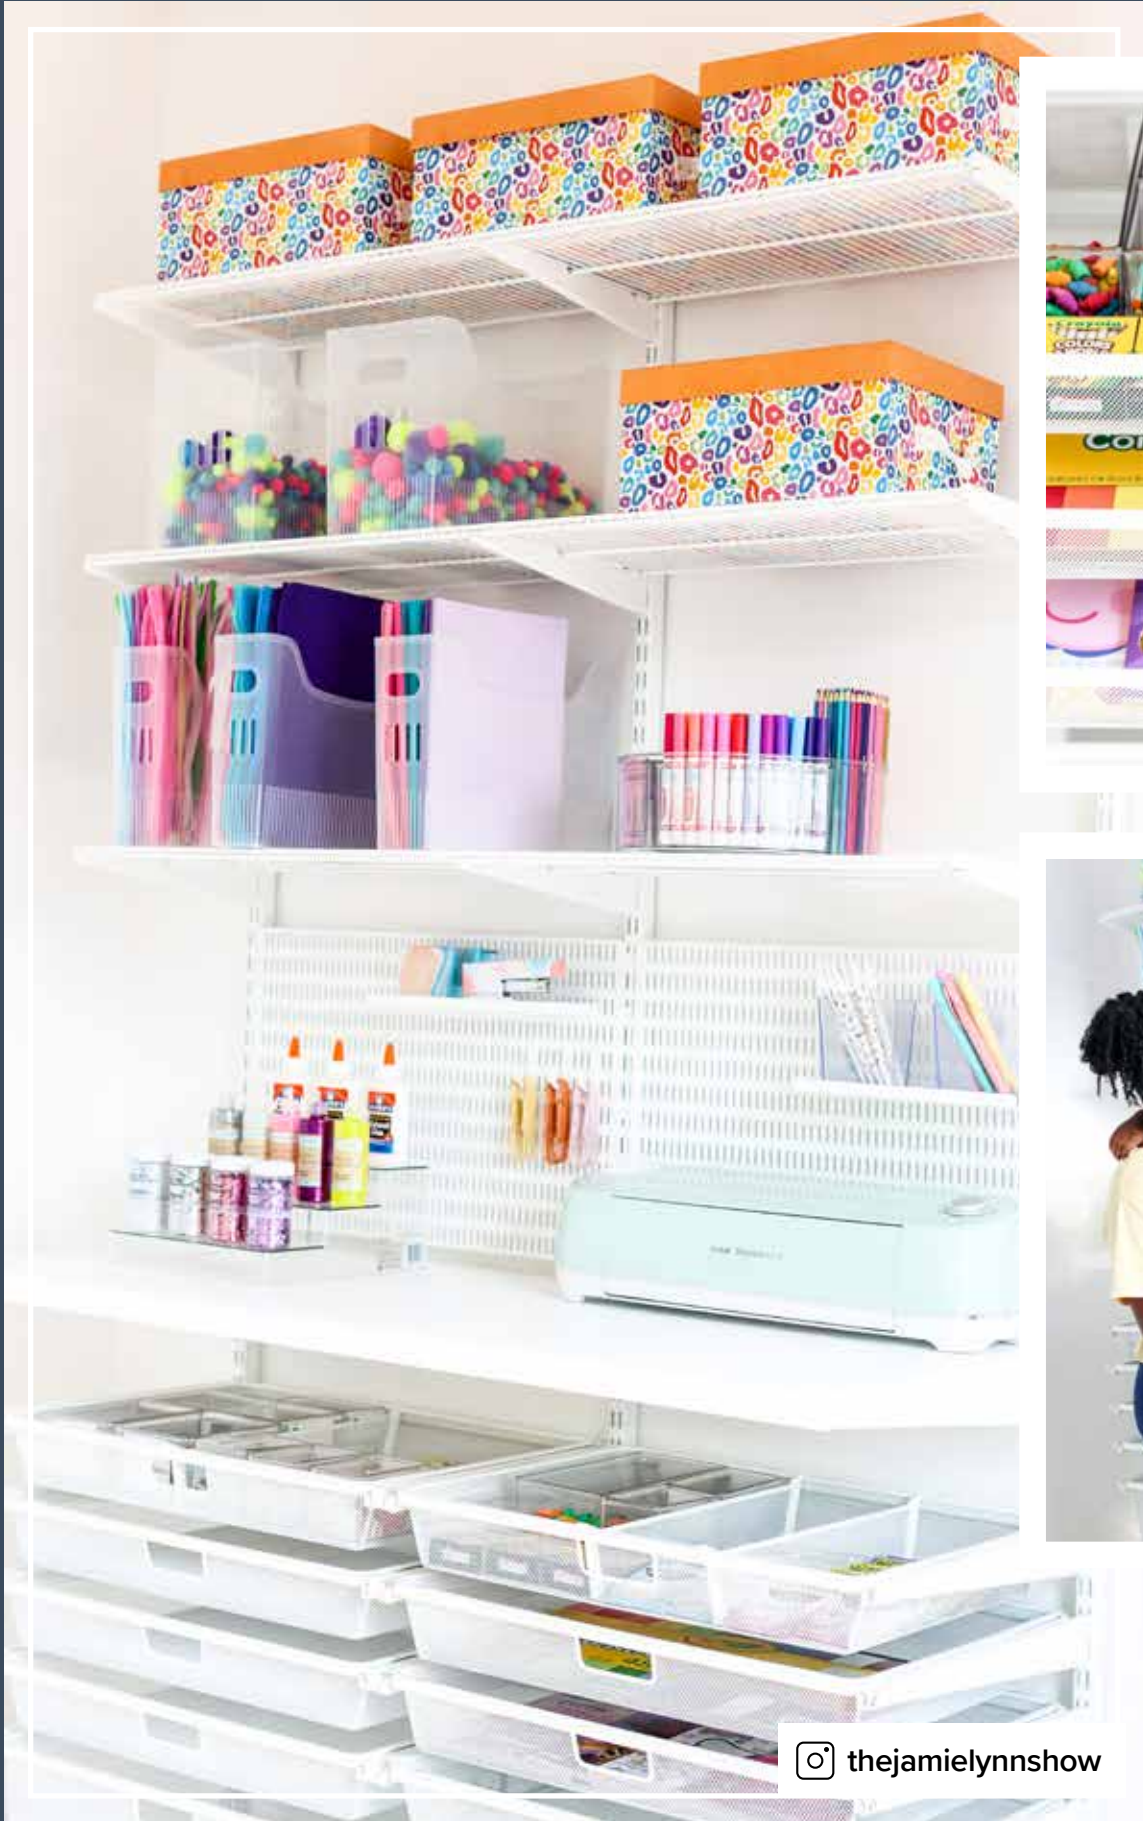

 **The Container Store**
Custom Spaces

Elfa® Inspiration Guide

elfa® CLASSIC

Elfa Classic makes it easy to fit more than you ever thought possible in your home – while making every item easy to find. Its strength and ability to be customized make it ideal for garages and pantries, while its clean look is at home in closets, offices and nurseries. Elfa Classic is in stock at every Container Store location, so you can take your new closet home today and install it yourself – or we can install it for you.

See pg. 66–67 for more information on installation, services and pricing.

4' Elfa Classic Reach-In Closet in White

Inspiration From Our Community

The original custom space system. Store more than you ever thought possible in your home.