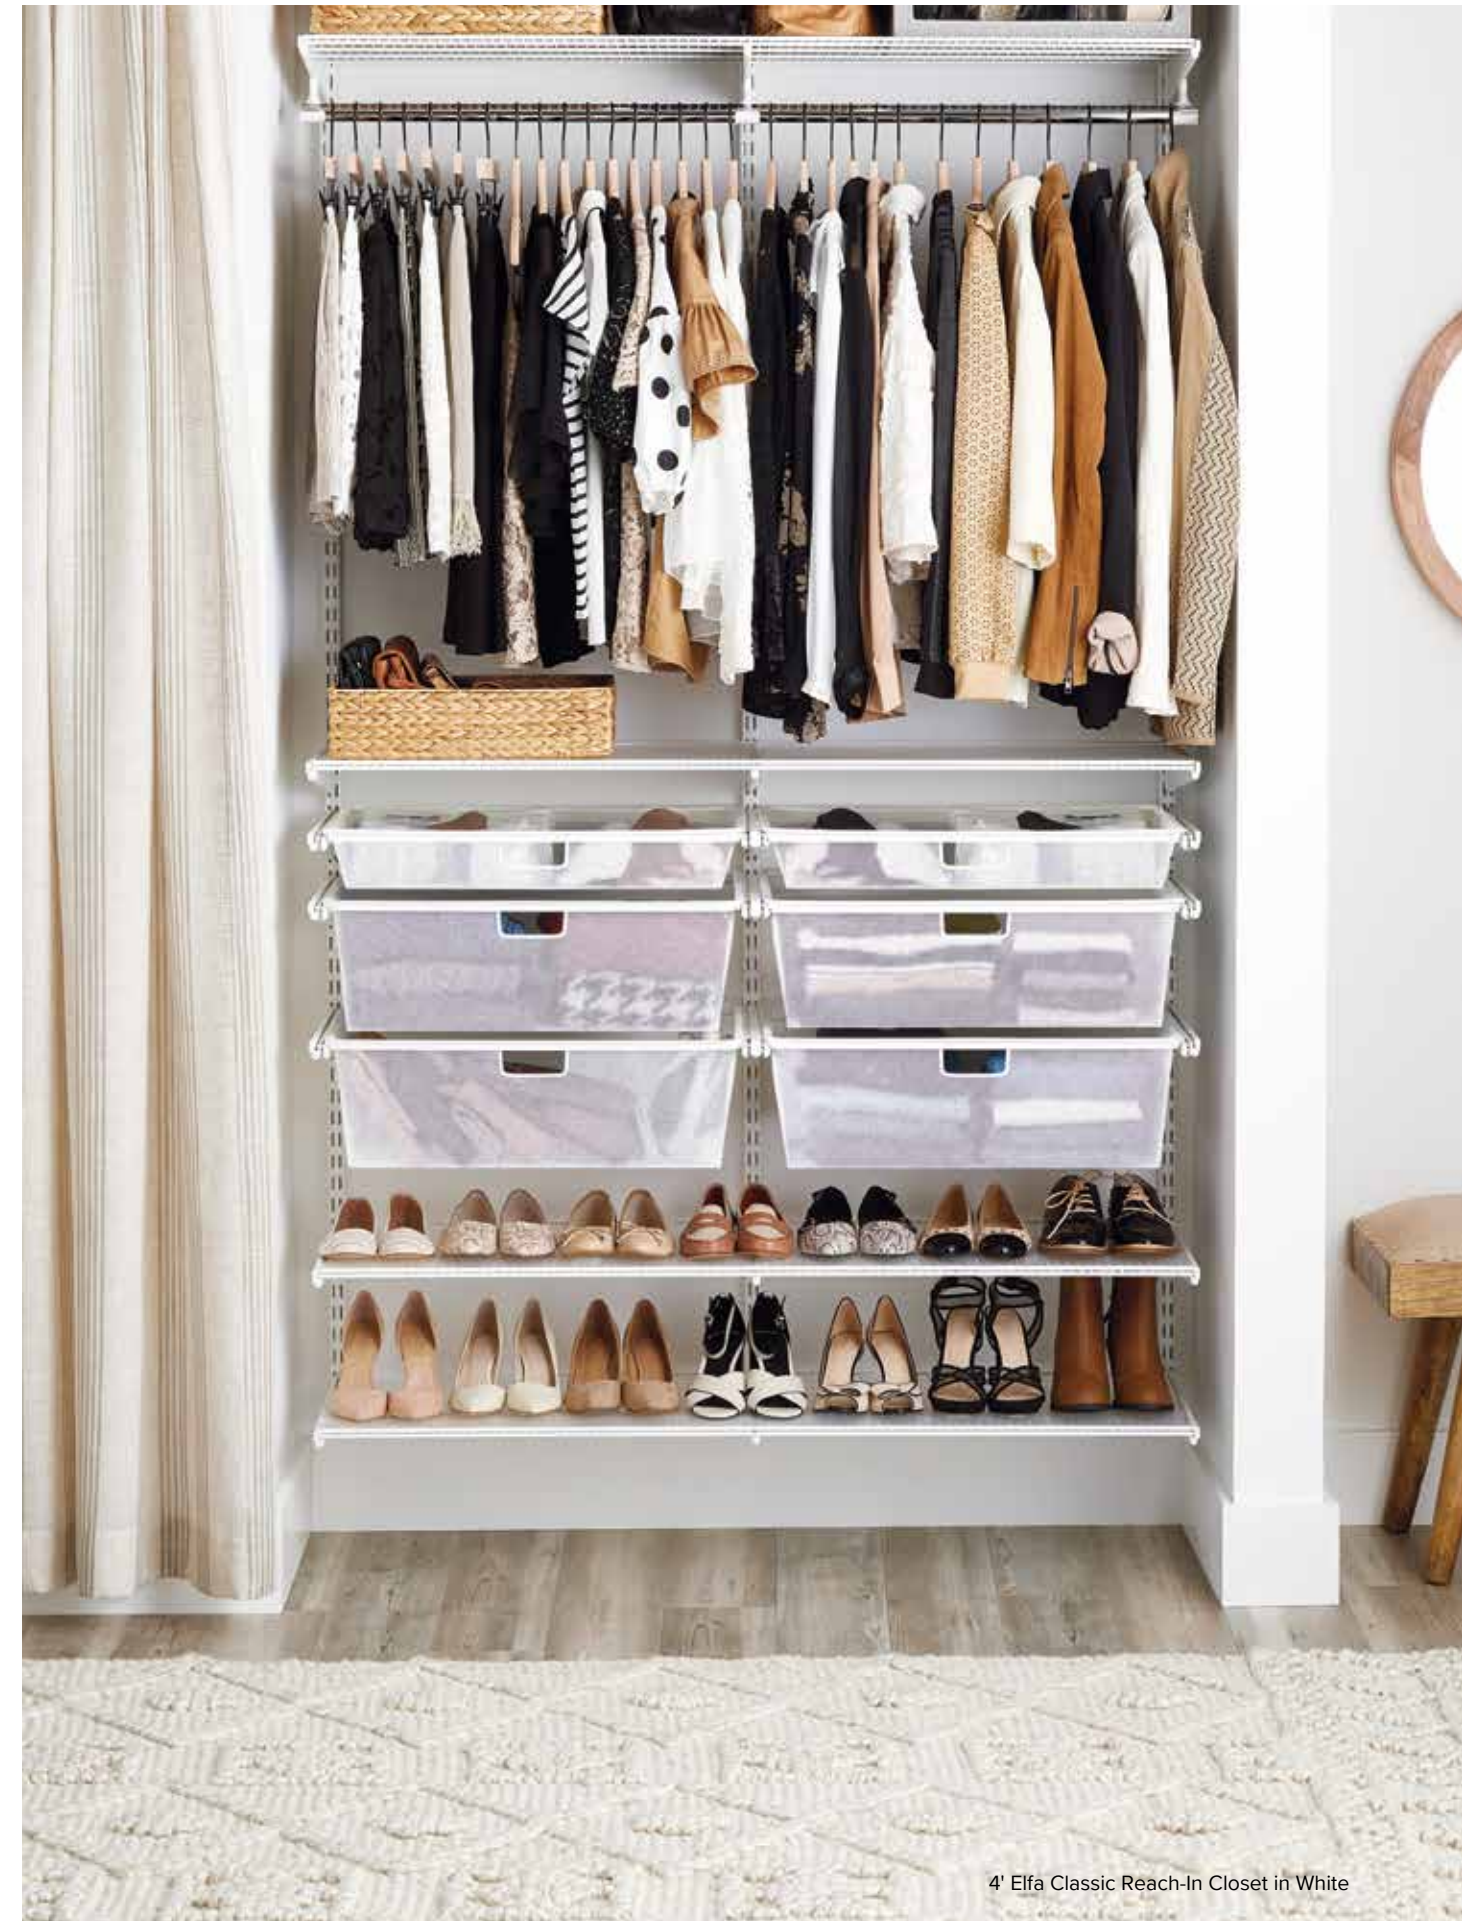

elfa® CLASSIC

Elfa Classic makes it easy to fit more than you ever thought possible in your home – while making every item easy to find. Its strength and ability to be customized make it ideal for garages and pantries, while its clean look is at home in closets, offices and nurseries. Elfa Classic is in stock at every Container Store location, so you can take your new closet home today and install it yourself – or we can install it for you.

See pg. 66–67 for more information on installation, services and pricing.

4' Elfa Classic Reach-In Closet in White