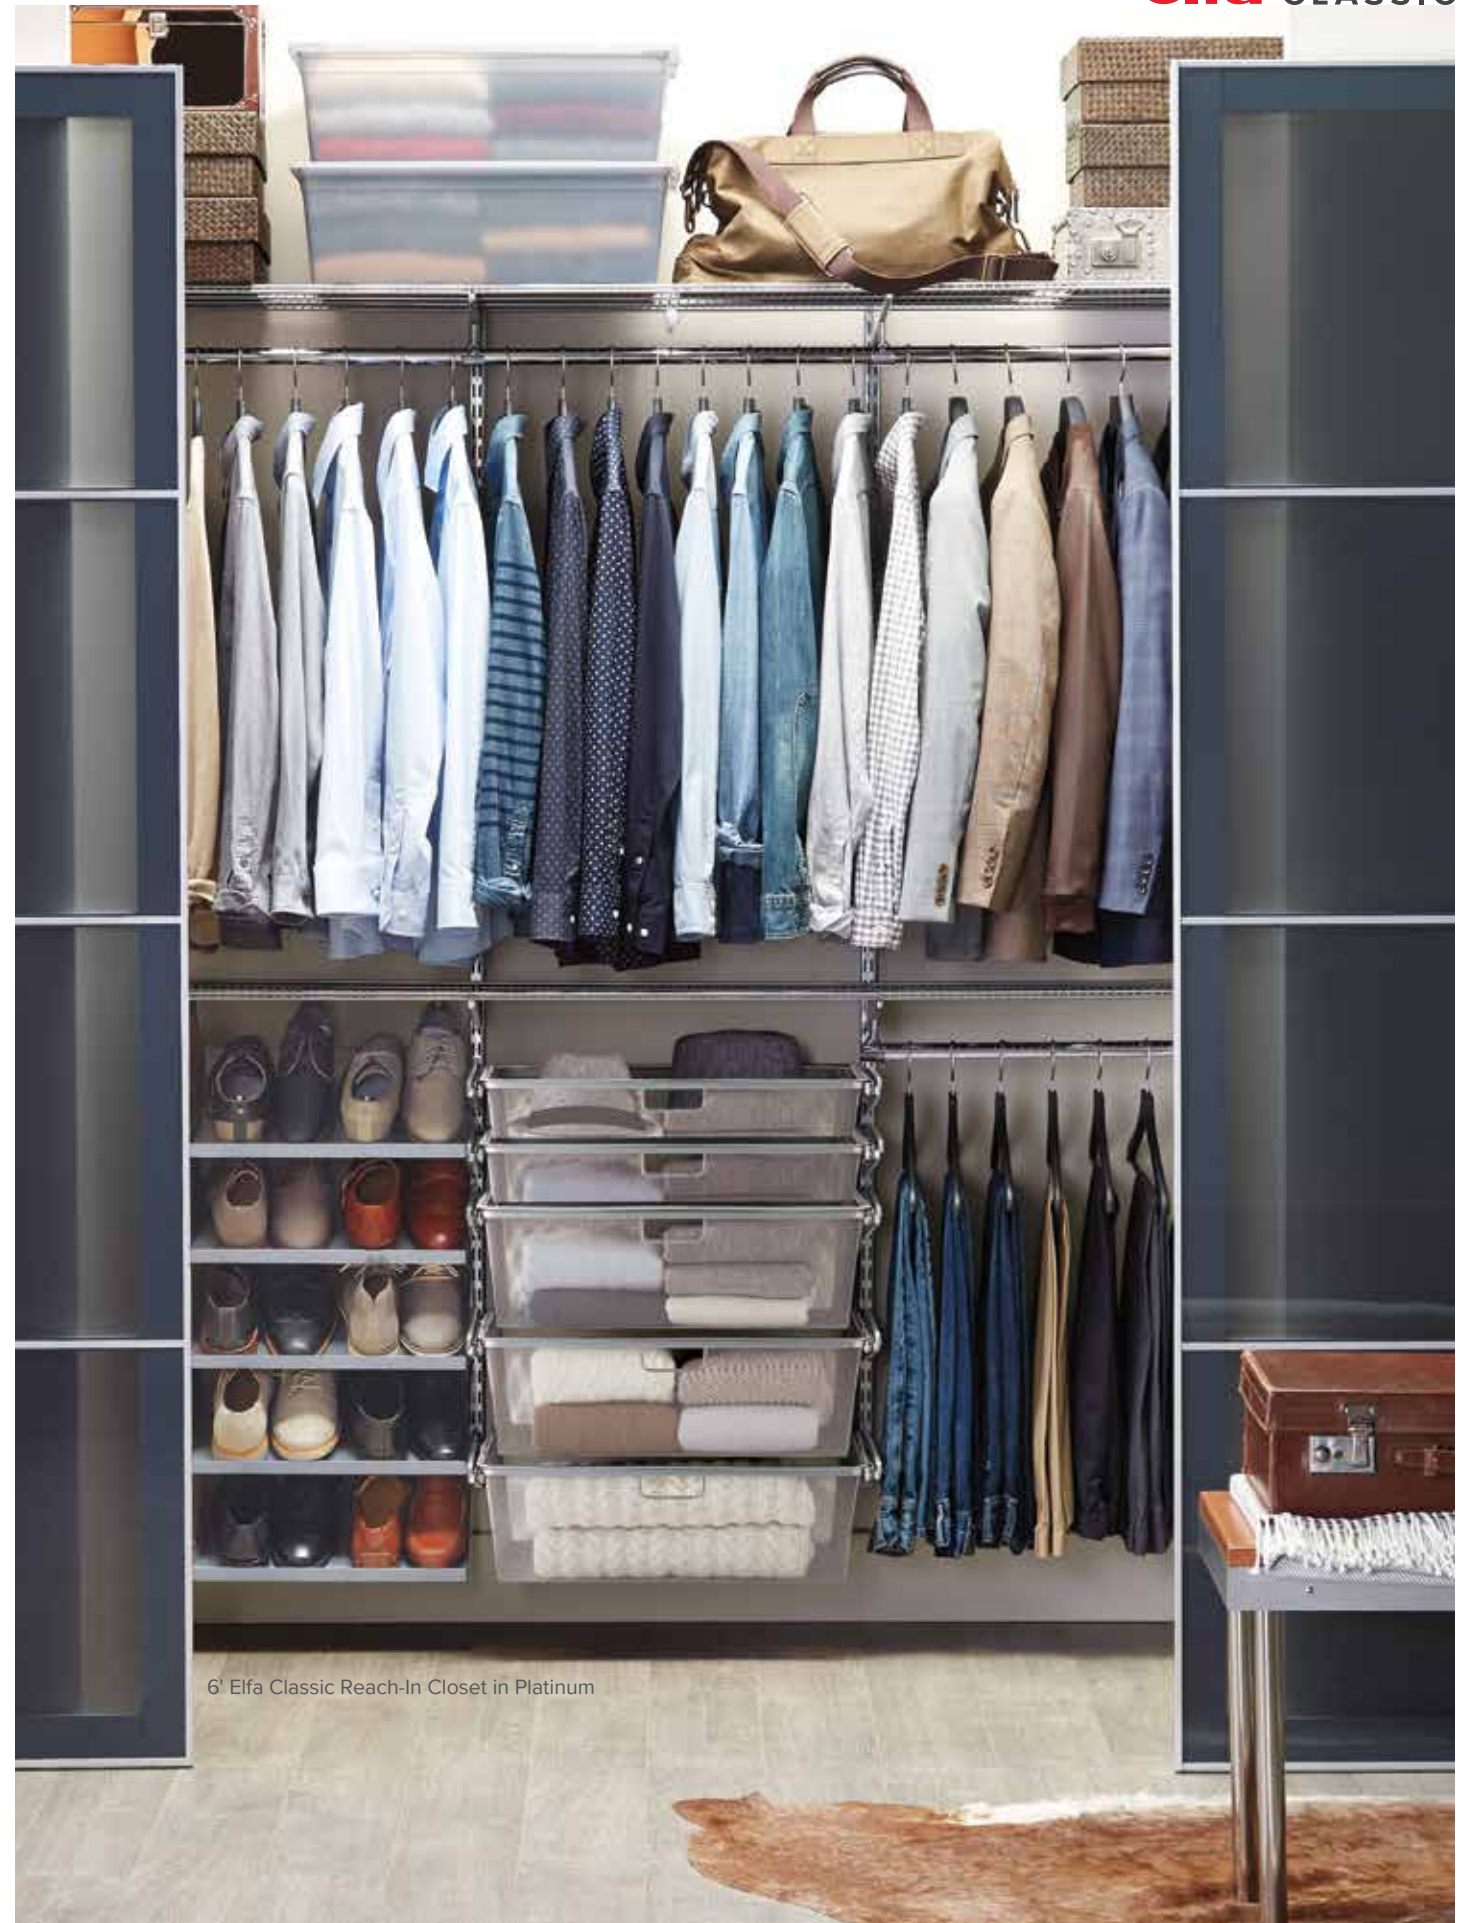

3' Elfa Classic Reach-In Closet in Platinum

Smooth-gliding Shoe Racks put every pair within easy reach.

Made from epoxy-bonded steel for extra strength and available in three depths, our Ventilated Shelves can be cut to size and can hold almost anything.

Keep sweaters and shirts neat or separate socks and undies – Mesh Drawer Dividers make it easy.

Maximize any small space with an Elfa Door & Wall Rack.

2' Elfa Classic Reach-In Closet in White and Elfa Utility Mesh Door & Wall Rack in White