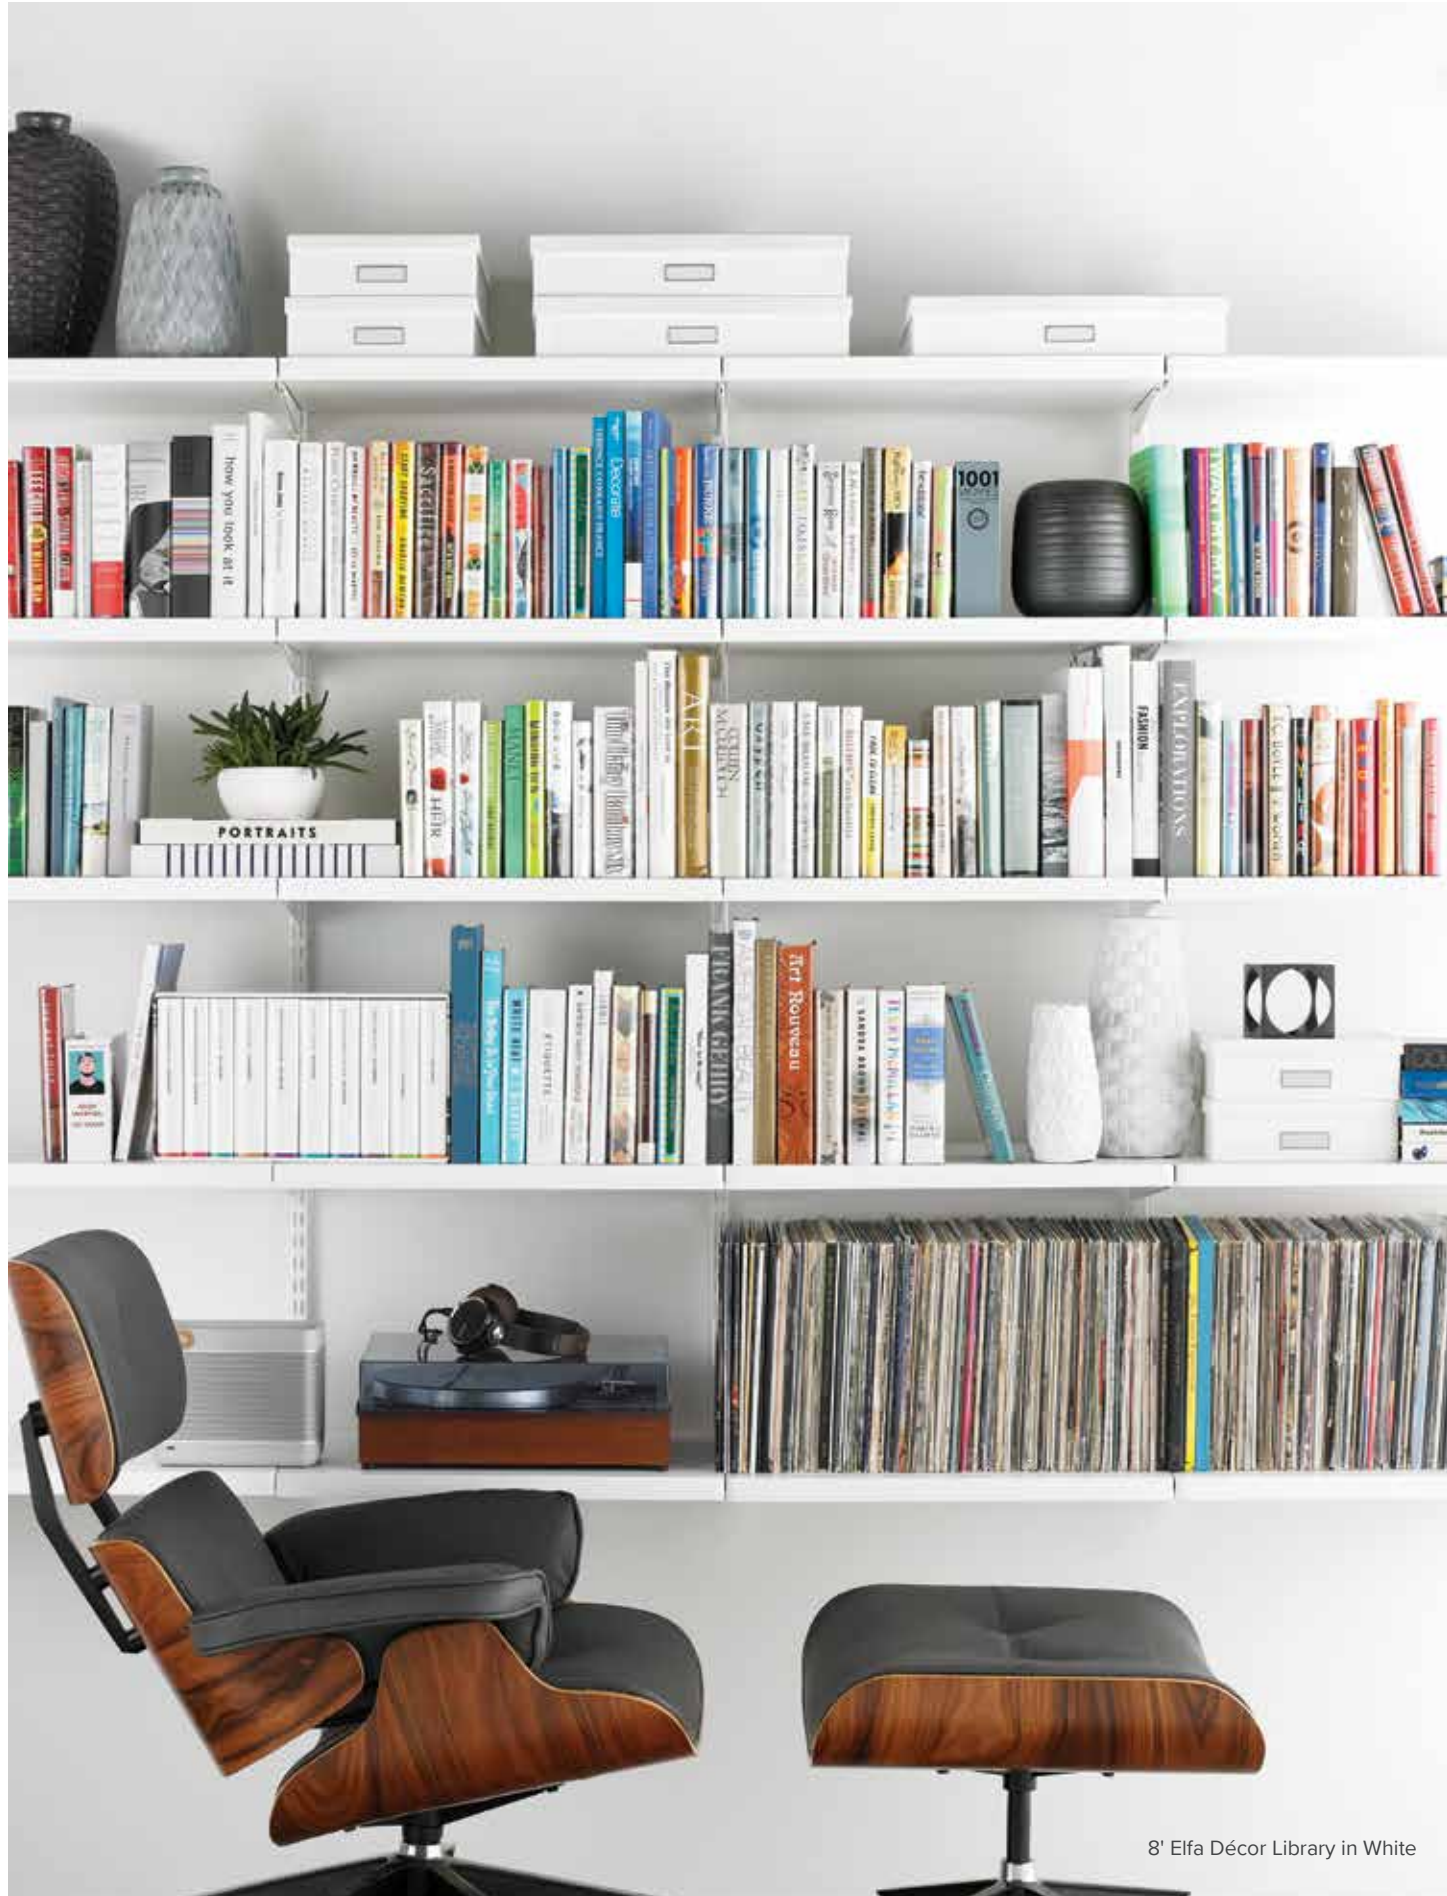

8' Elfa Décor Library in White