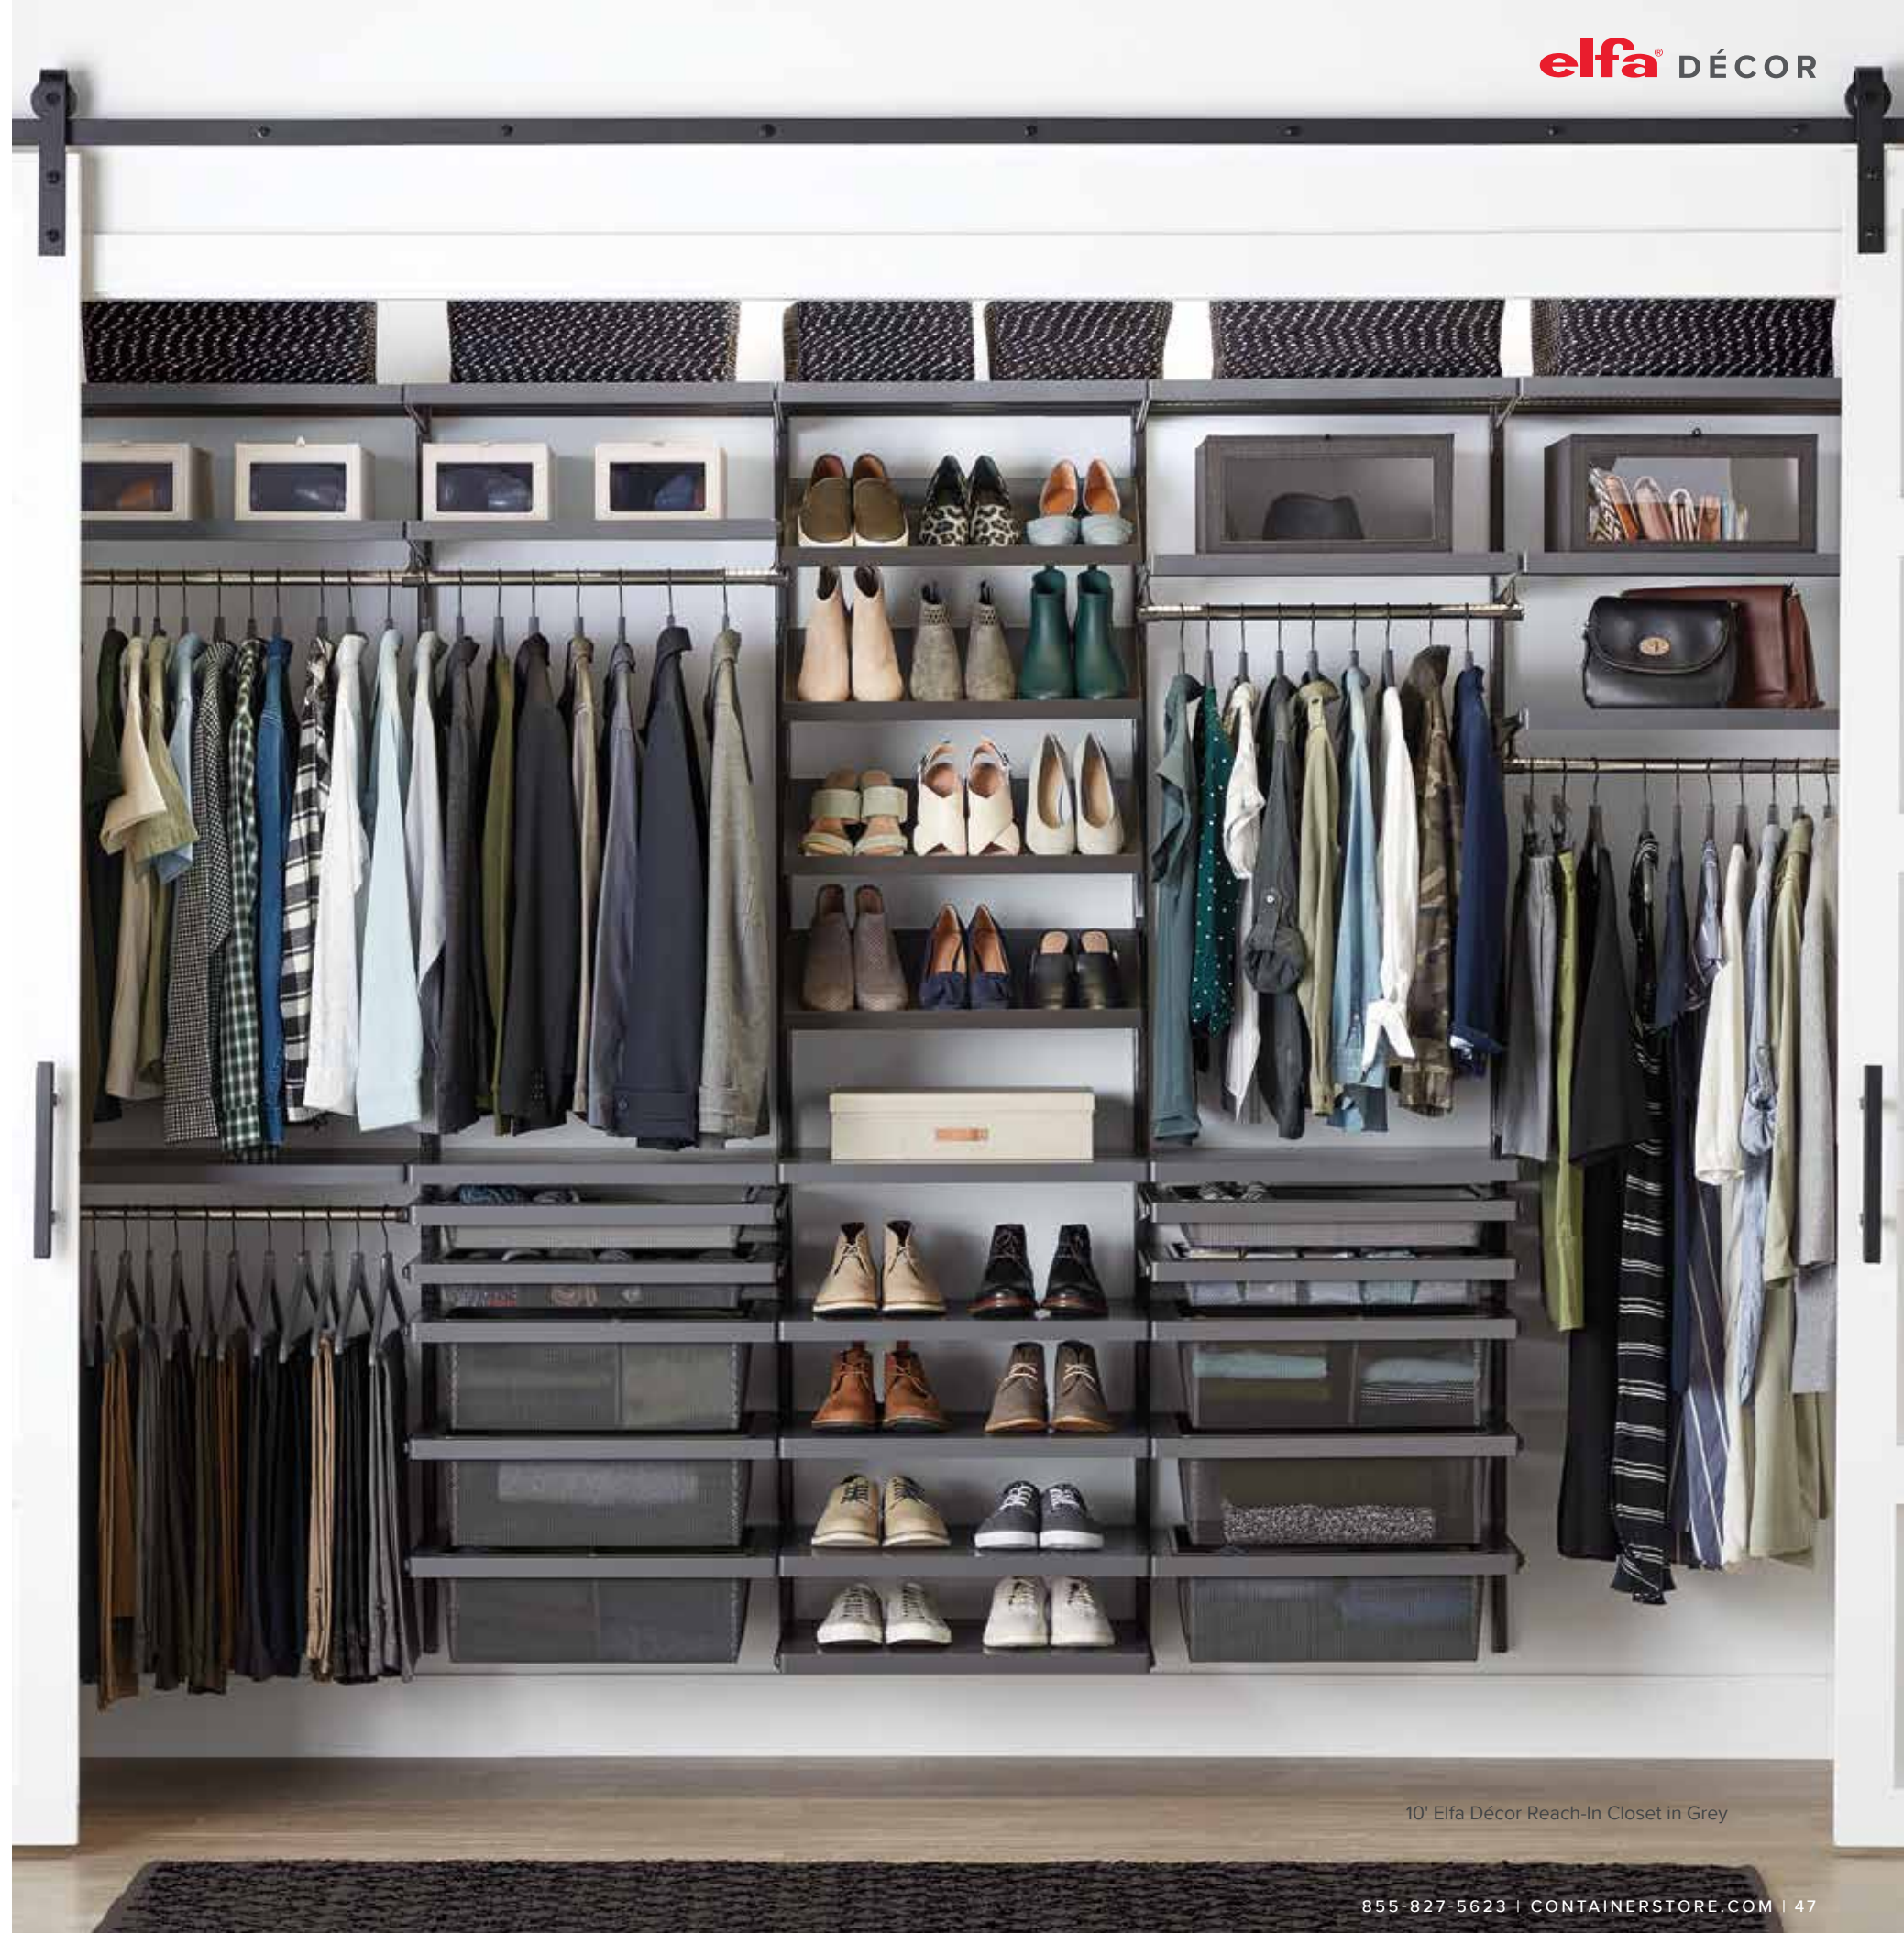

Real wood Décor Shelves add a built-in look to your custom closet.

Designed for storing flats, sneakers and sandals, our Mesh Gliding Shoe Shelf puts shoes of all types within easy reach.

Mesh Drawer Dividers clip in place to create separate compartments within your Drawers.

The thick honeycomb construction and real wood veneer of Décor Shelves beautifully showcase shoes and accessories.

A combination of traditional and Angled Solid Metal Shelves is an ideal way to keep shoes off the floor.